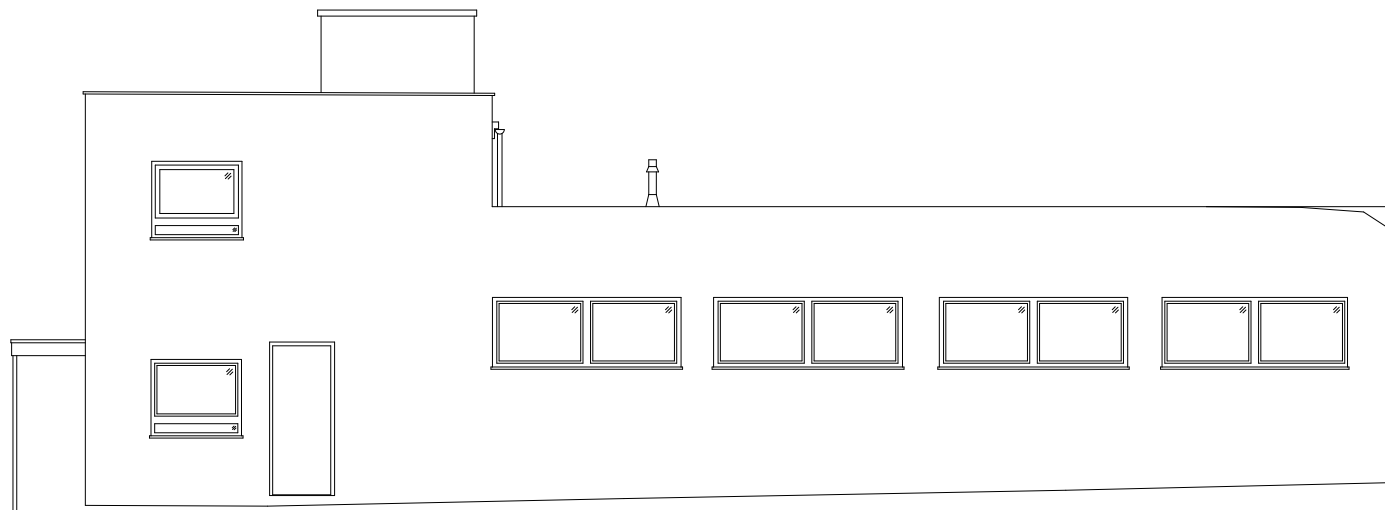

NORTHEAST ELEVATION

NORTHWEST ELEVATION

SOUTHWEST ELEVATION

FLORIAN WINKLER ARCHITECT

Tel: 01392 840002

Mob: 07748515077

Email: fphwinkler@googlemail.com

Address: Unit 1 Imbert Green Technology
Park, Stoke Canon, Exeter EX5 4RJ

2 GLOUCESTER ROAD

LUTON LU1 3HX

EXISTING ELEVATIONS

SCALE 1:100

DATE 21/06/2023

J852 Su.04

The contractor must verify all dimensions on site before making shop drawings or commencing work of any kind. Scale for planning purposes only.