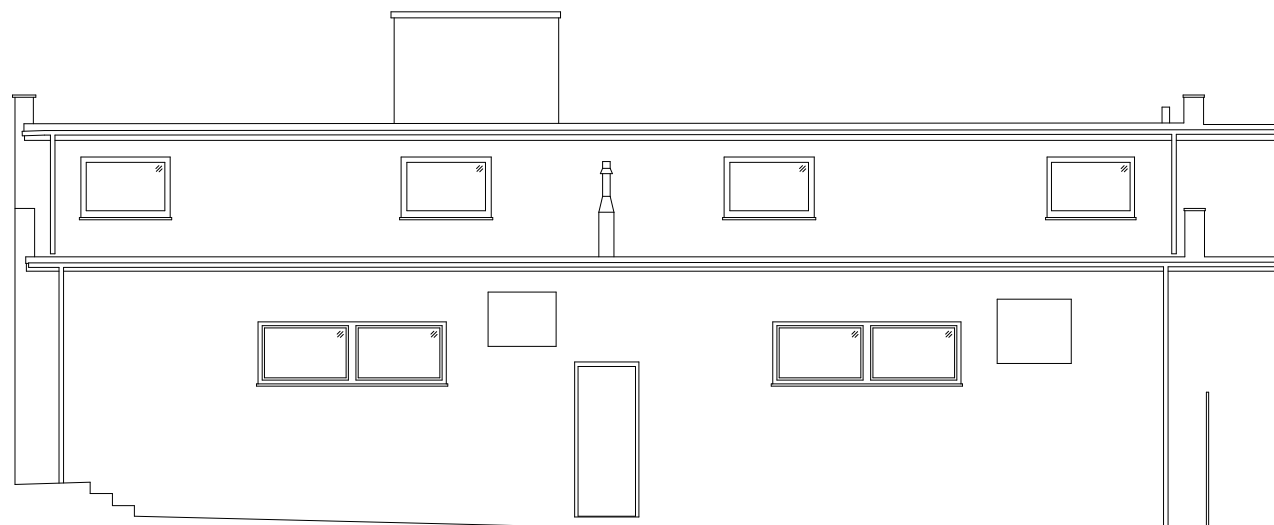

NORTHEAST ELEVATION

NORTHWEST ELEVATION

SOUTHWEST ELEVATION

FLORIAN WINKLER ARCHITECT

Tel: 01392 840002

Mob: 07748515077

Email: fphwinkler@googlemail.com

Address: Unit 1 Imbert Green Technology
Park, Stoke Canon, Exeter EX5 4RJ

2 GLOUCESTER ROAD

LUTON LU1 3HX

EXISTING ELEVATIONS

SCALE 1:100

DATE 21/06/2023

J852 Su.04

The contractor must verify all dimensions on site before making shop drawings or commencing work of any kind. Scale for planning purposes only.