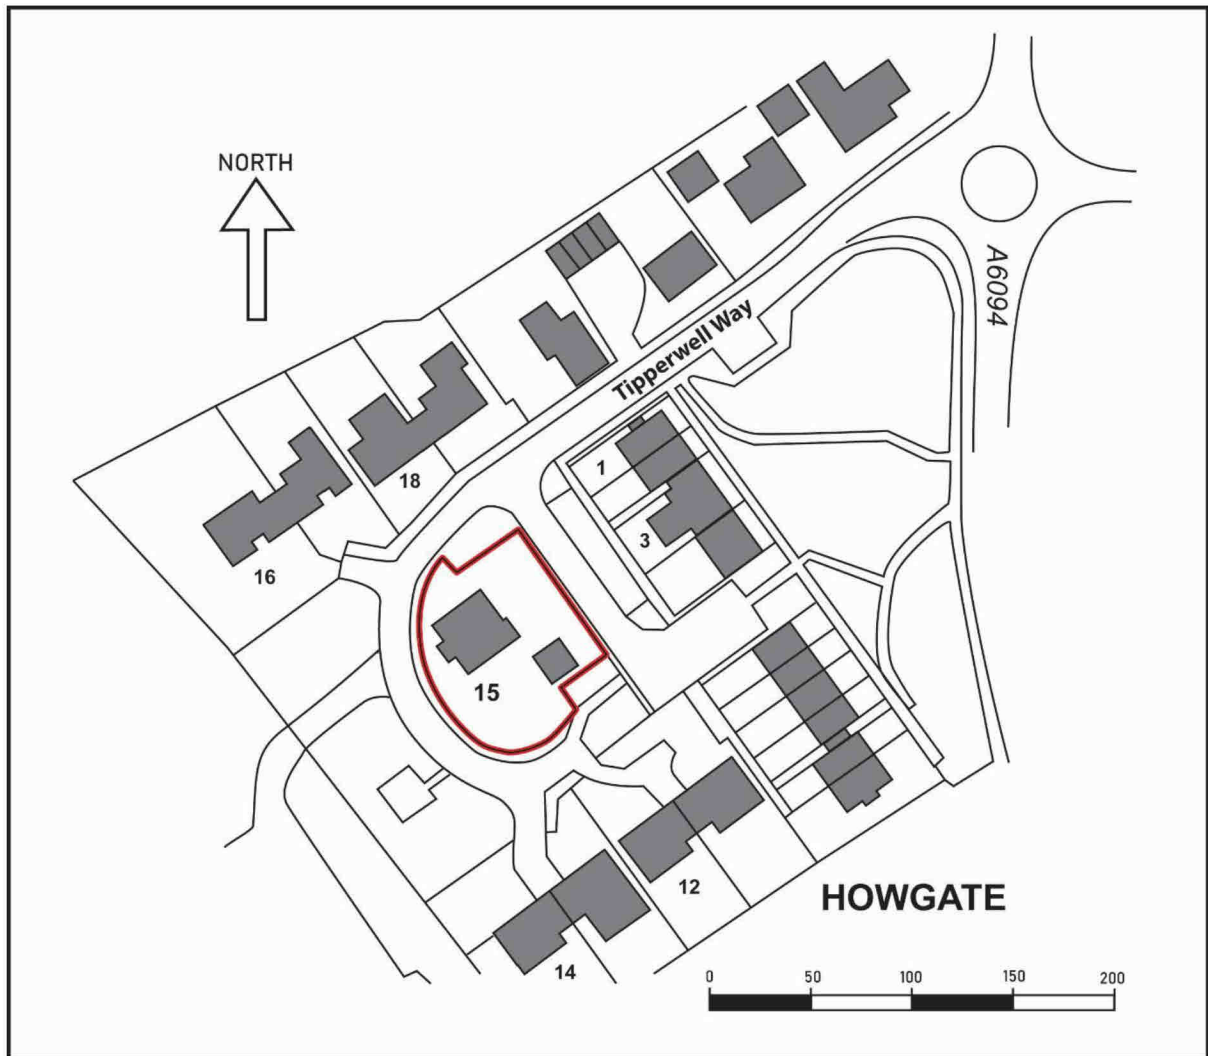

Location Map for 15 Tipperwell Way. Howgate, Penicuik EH26 8QP