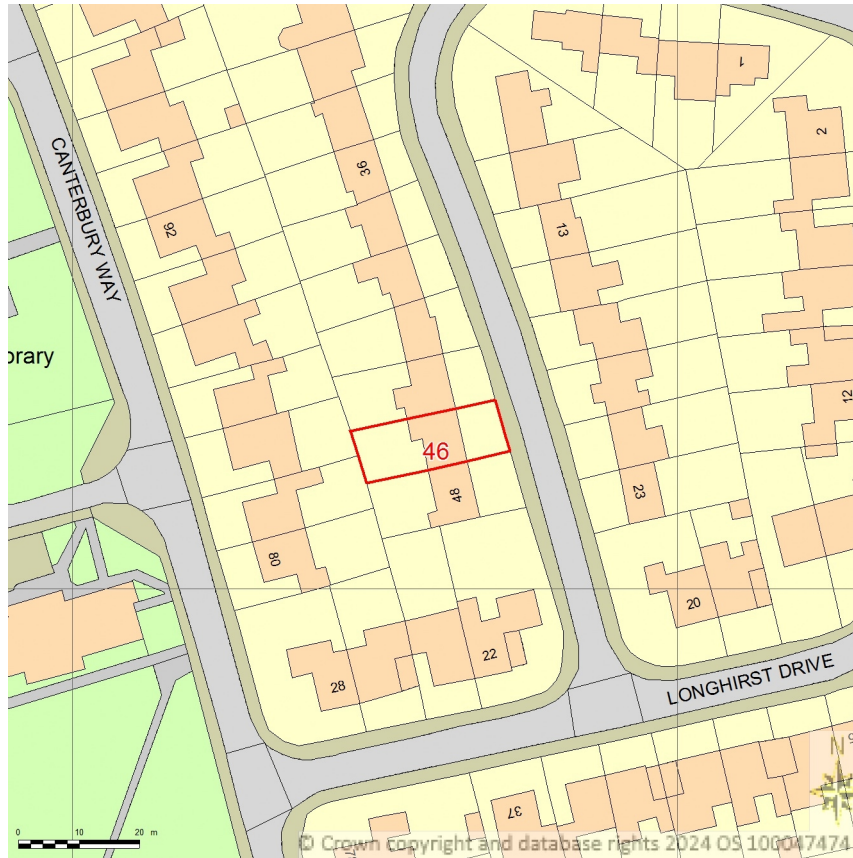

SITE LOCATION PLAN

AREA 2 HA

SCALE: 1:1250 on A4

CENTRE COORDINATES: 423860 , 572426

Supplied by Streetwise Maps Ltd

www.streetwise.net

Licence No: 100047474

12:12:26 09/04/2024