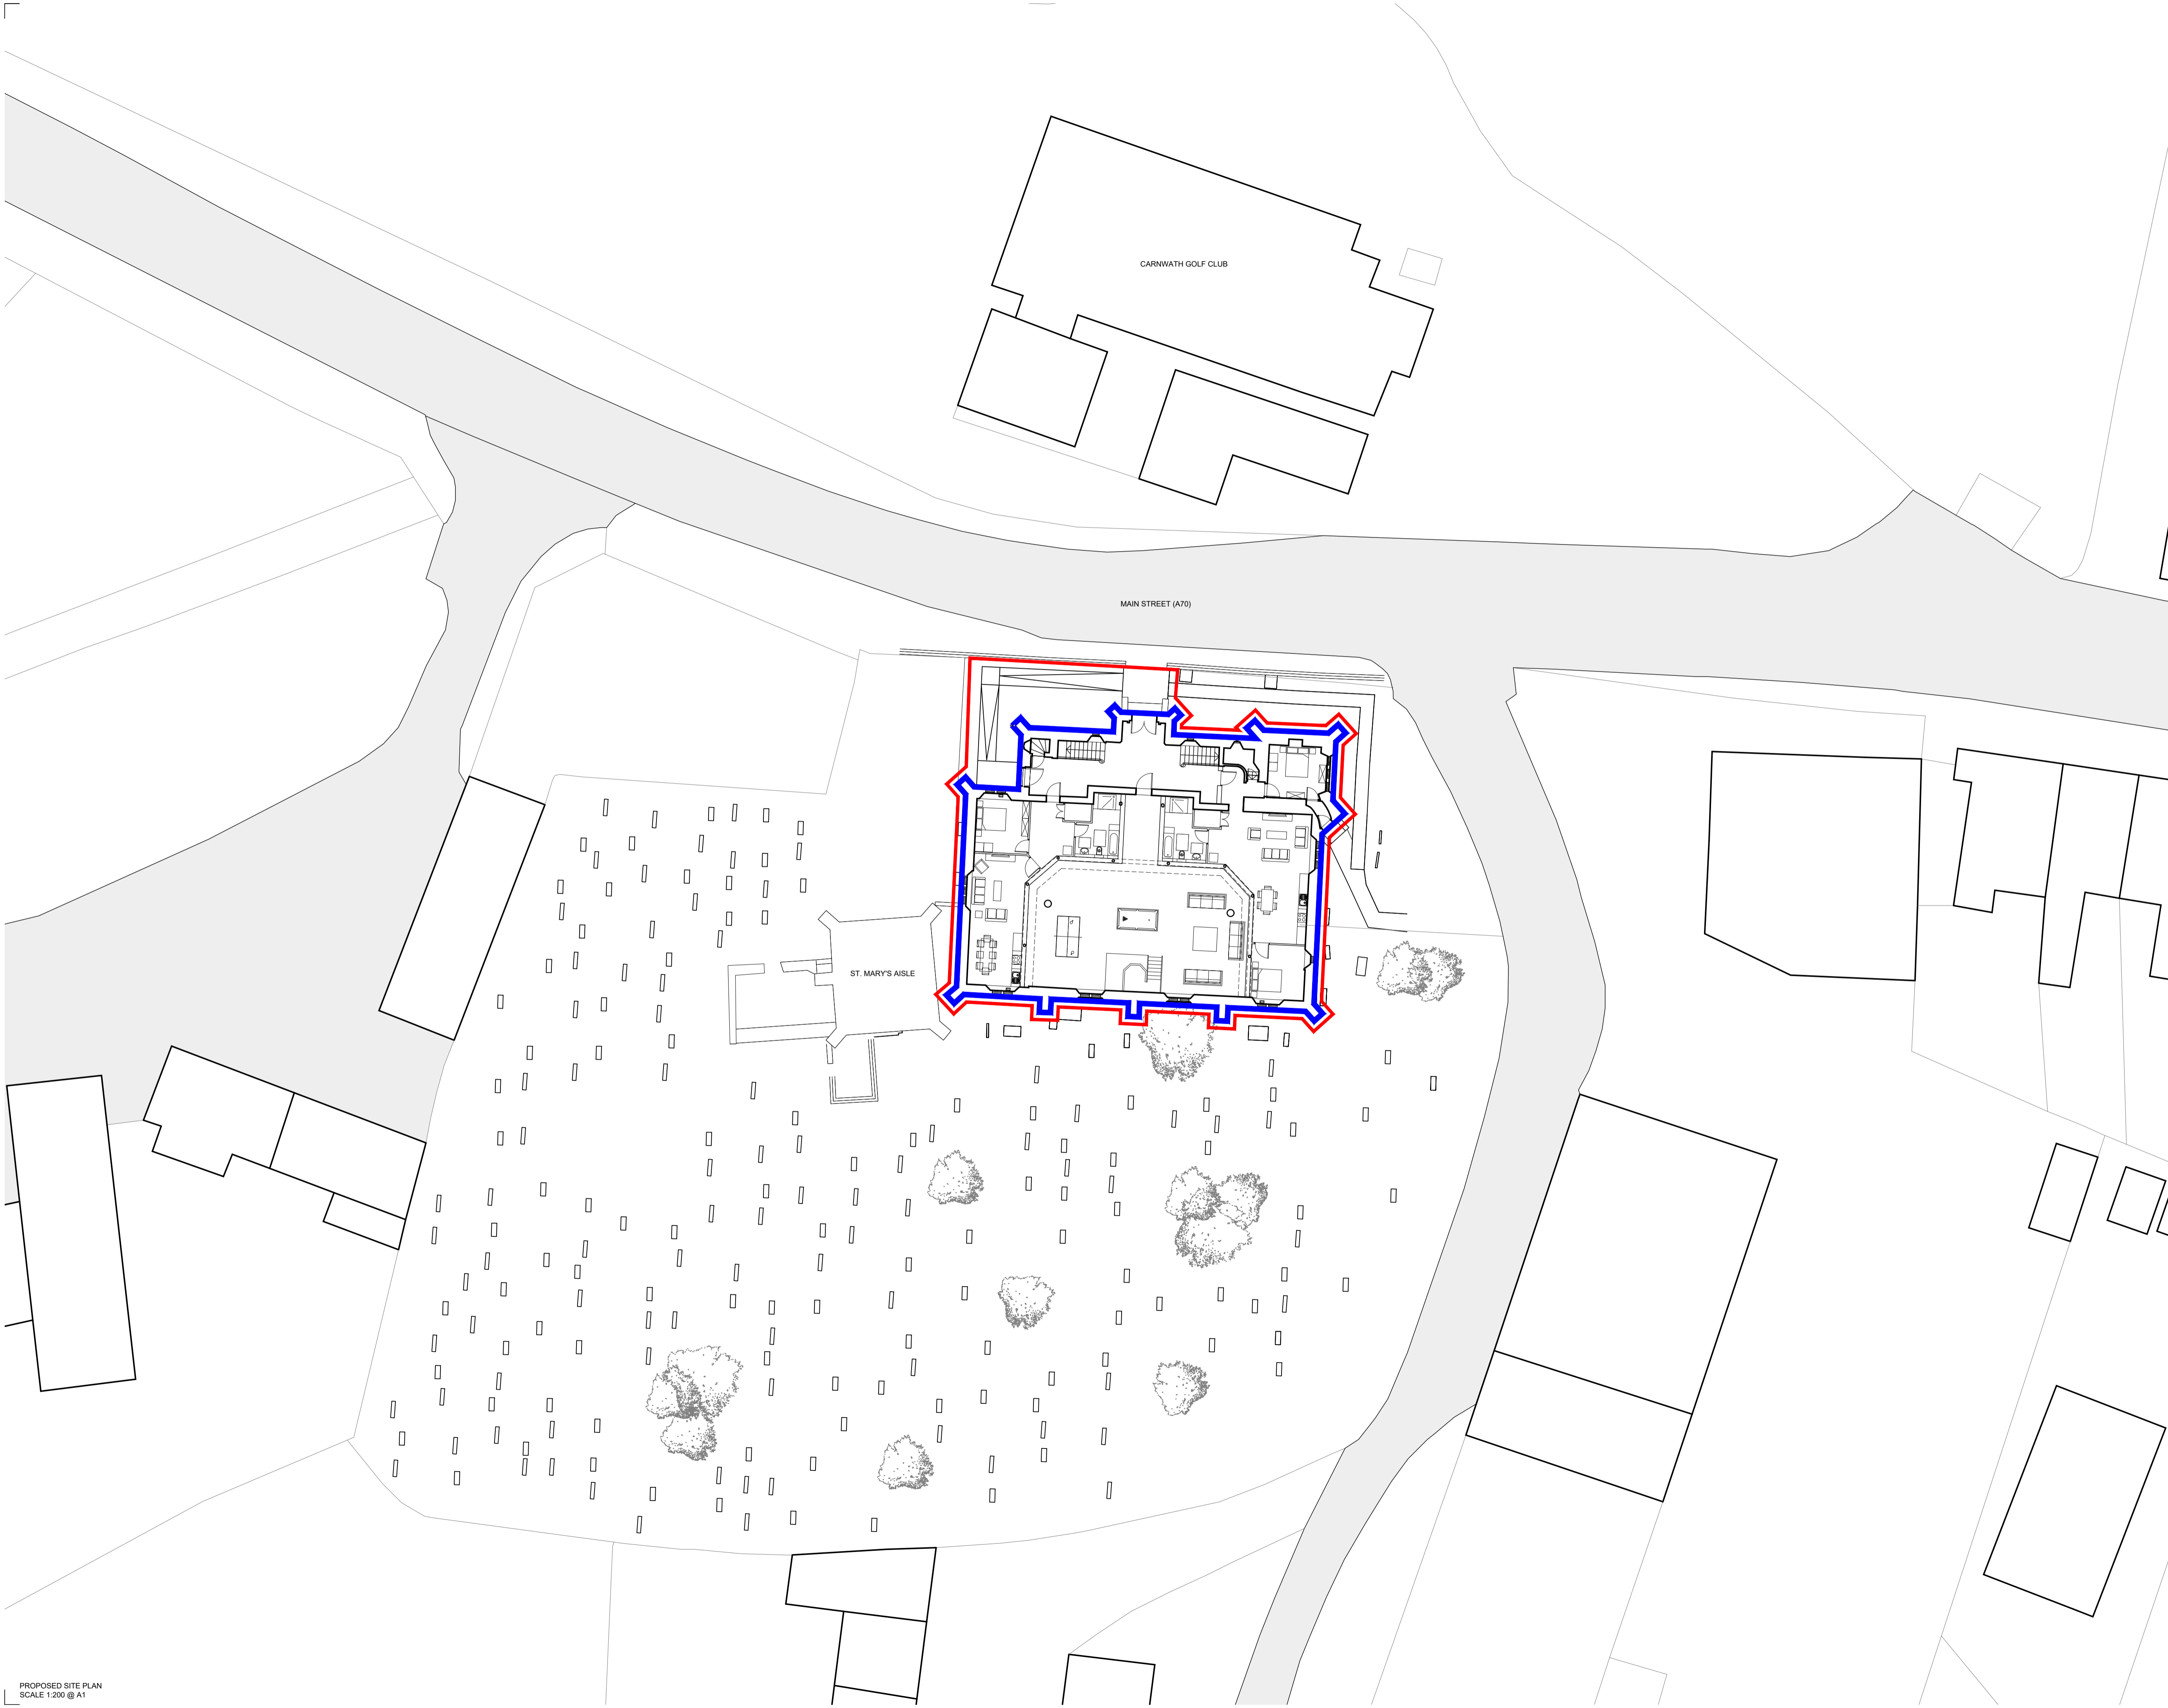

ALL DIMENSIONS TO BE CHECKED ON SITE  
DO NOT SCALE FROM THIS DRAWING.  
USE FIGURED DIMENSIONS ONLY.  
IF IN DOUBT ASK.  
THIS DRAWING IS THE COPYRIGHT OF CRGP LTD. AND SHOULD NOT BE  
REPRODUCED IN ANY FORMAT WITHOUT PRIOR APPROVAL.

Application boundary  
Applicant ownership boundary

REV	DATE	DESCRIPTION	BY	CHKD

CRGP Limited  
380 King Street  
Rutherglen  
G73 1DQ  
also in Inverness  
Tel: 0141 337 2255  
web: www.crgp.co.uk

CLIENT  
**VIOLET LETTINGS**

PROJECT  
**CARNWATH PARISH CHURCH**

DRG. TITLE  
**PROPOSED SITE PLAN**

STATUS  
**PLANNING**

DRAWN **RM** SCALE **1:200**  
CHECKED **DM** ORIGINAL **A1**  
JOB NO. **101 0322** DATE **FEB 24**

DRG. NO.-REV.  
**101 0322-L(90)201**