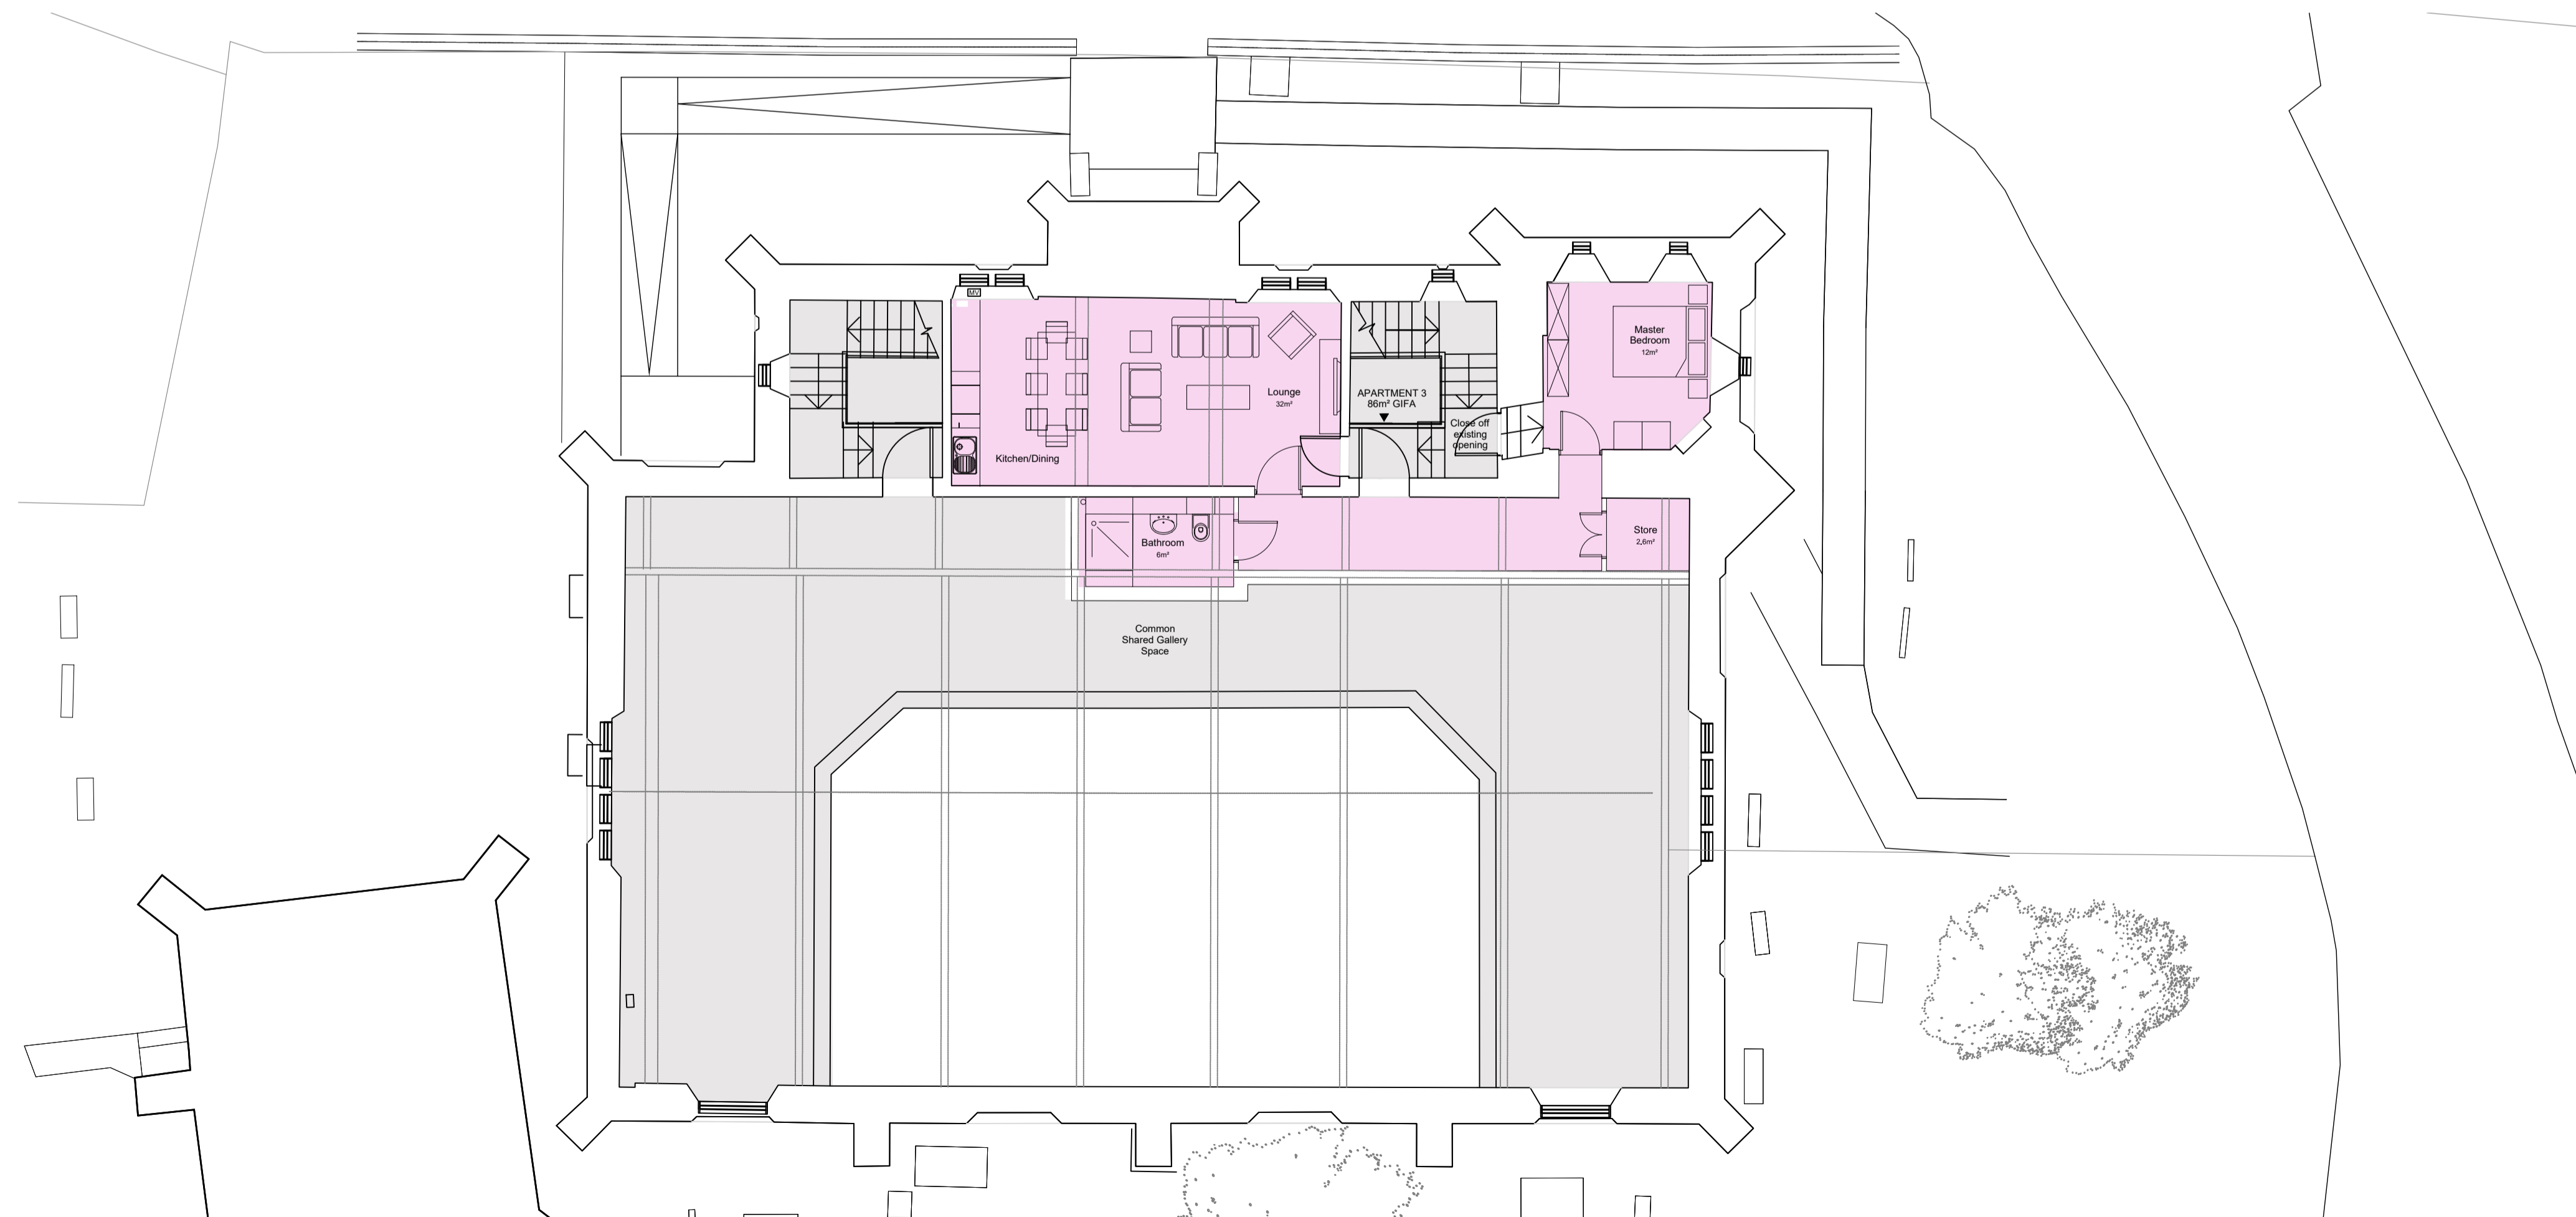

PROPOSED FF PLAN
SCALE 1:100 @ A1

REV	DATE	DESCRIPTION	BY	CHKD

CRGP Limited
380 King Street
Rutherglen
G73 1DQ
also in Inverness
Tel: 0141 337 2255
web: www.crgp.co.uk

CLIENT
VIOLET LETTINGS

PROJECT
CARNWATH PARISH CHURCH

DRG. TITLE
PROPOSED GF & FF PLAN

STATUS
PLANNING

DRAWN **RM** SCALE **1:100**
CHECKED **DM** ORIGINAL **A1**
JOB NO. **101 0322** DATE **FEB 24**

DRG. NO.-REV.
101 0322-L(20)201