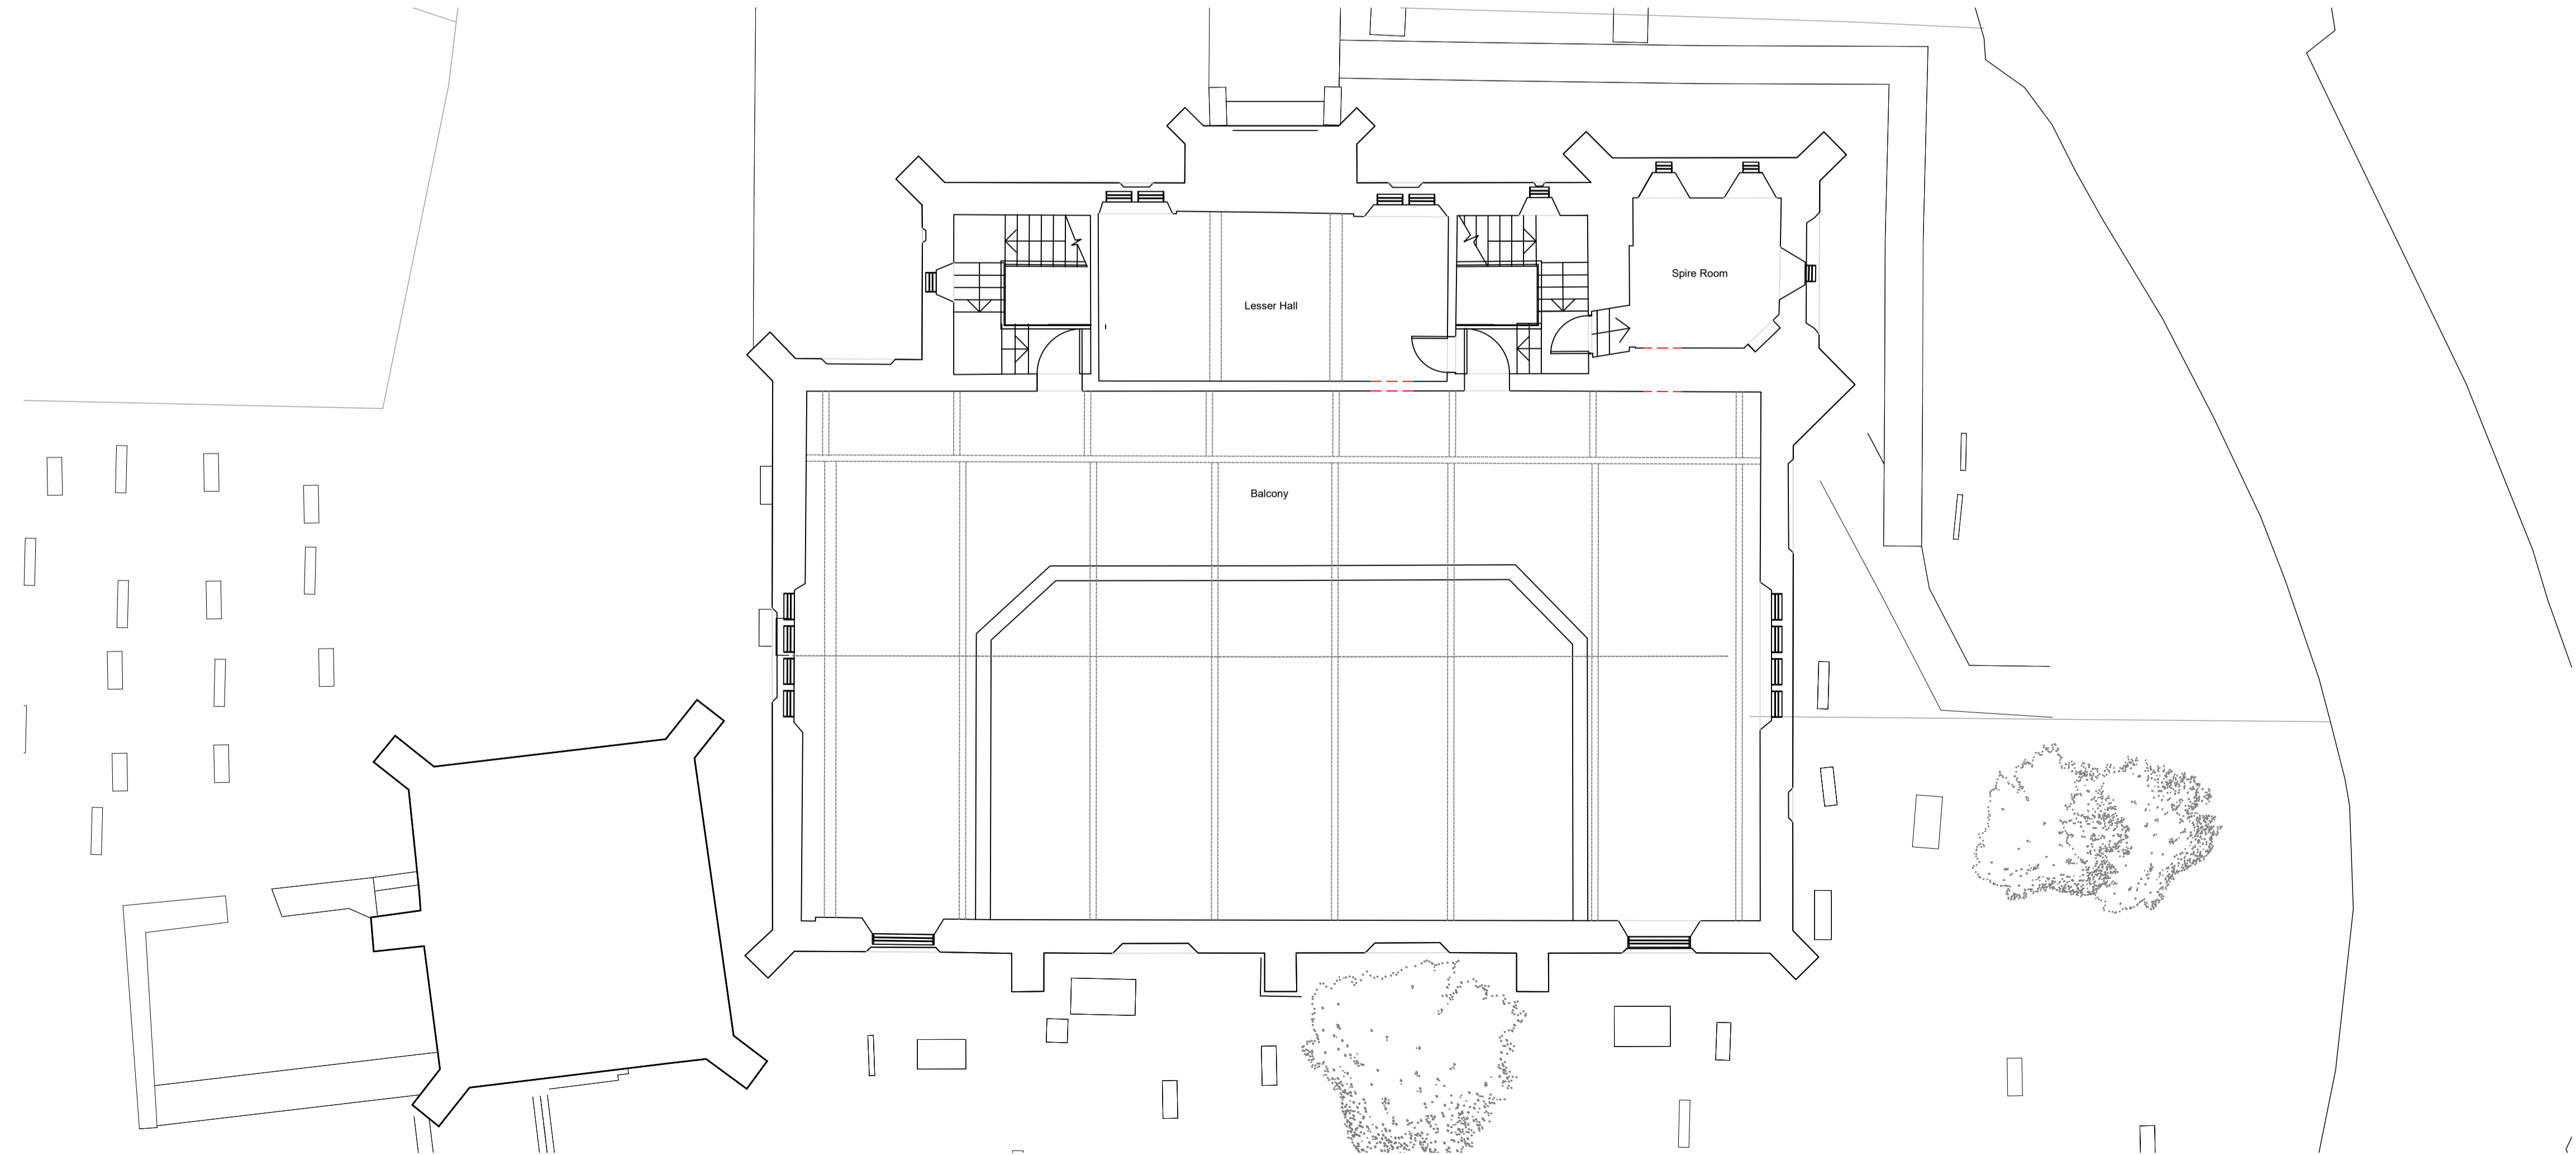

DRAWN	RM	SCALE	1:100
CHECKED	DM	ORIGINAL	A1
JOB NO.	101 0322	DATE	JULY 2023

DRG. NO.-REV.
101 0322-L(20)001-B

EXISTING GF PLAN
SCALE 1:100 @ A1

EXISTING FF PLAN
SCALE 1:100 @ A1