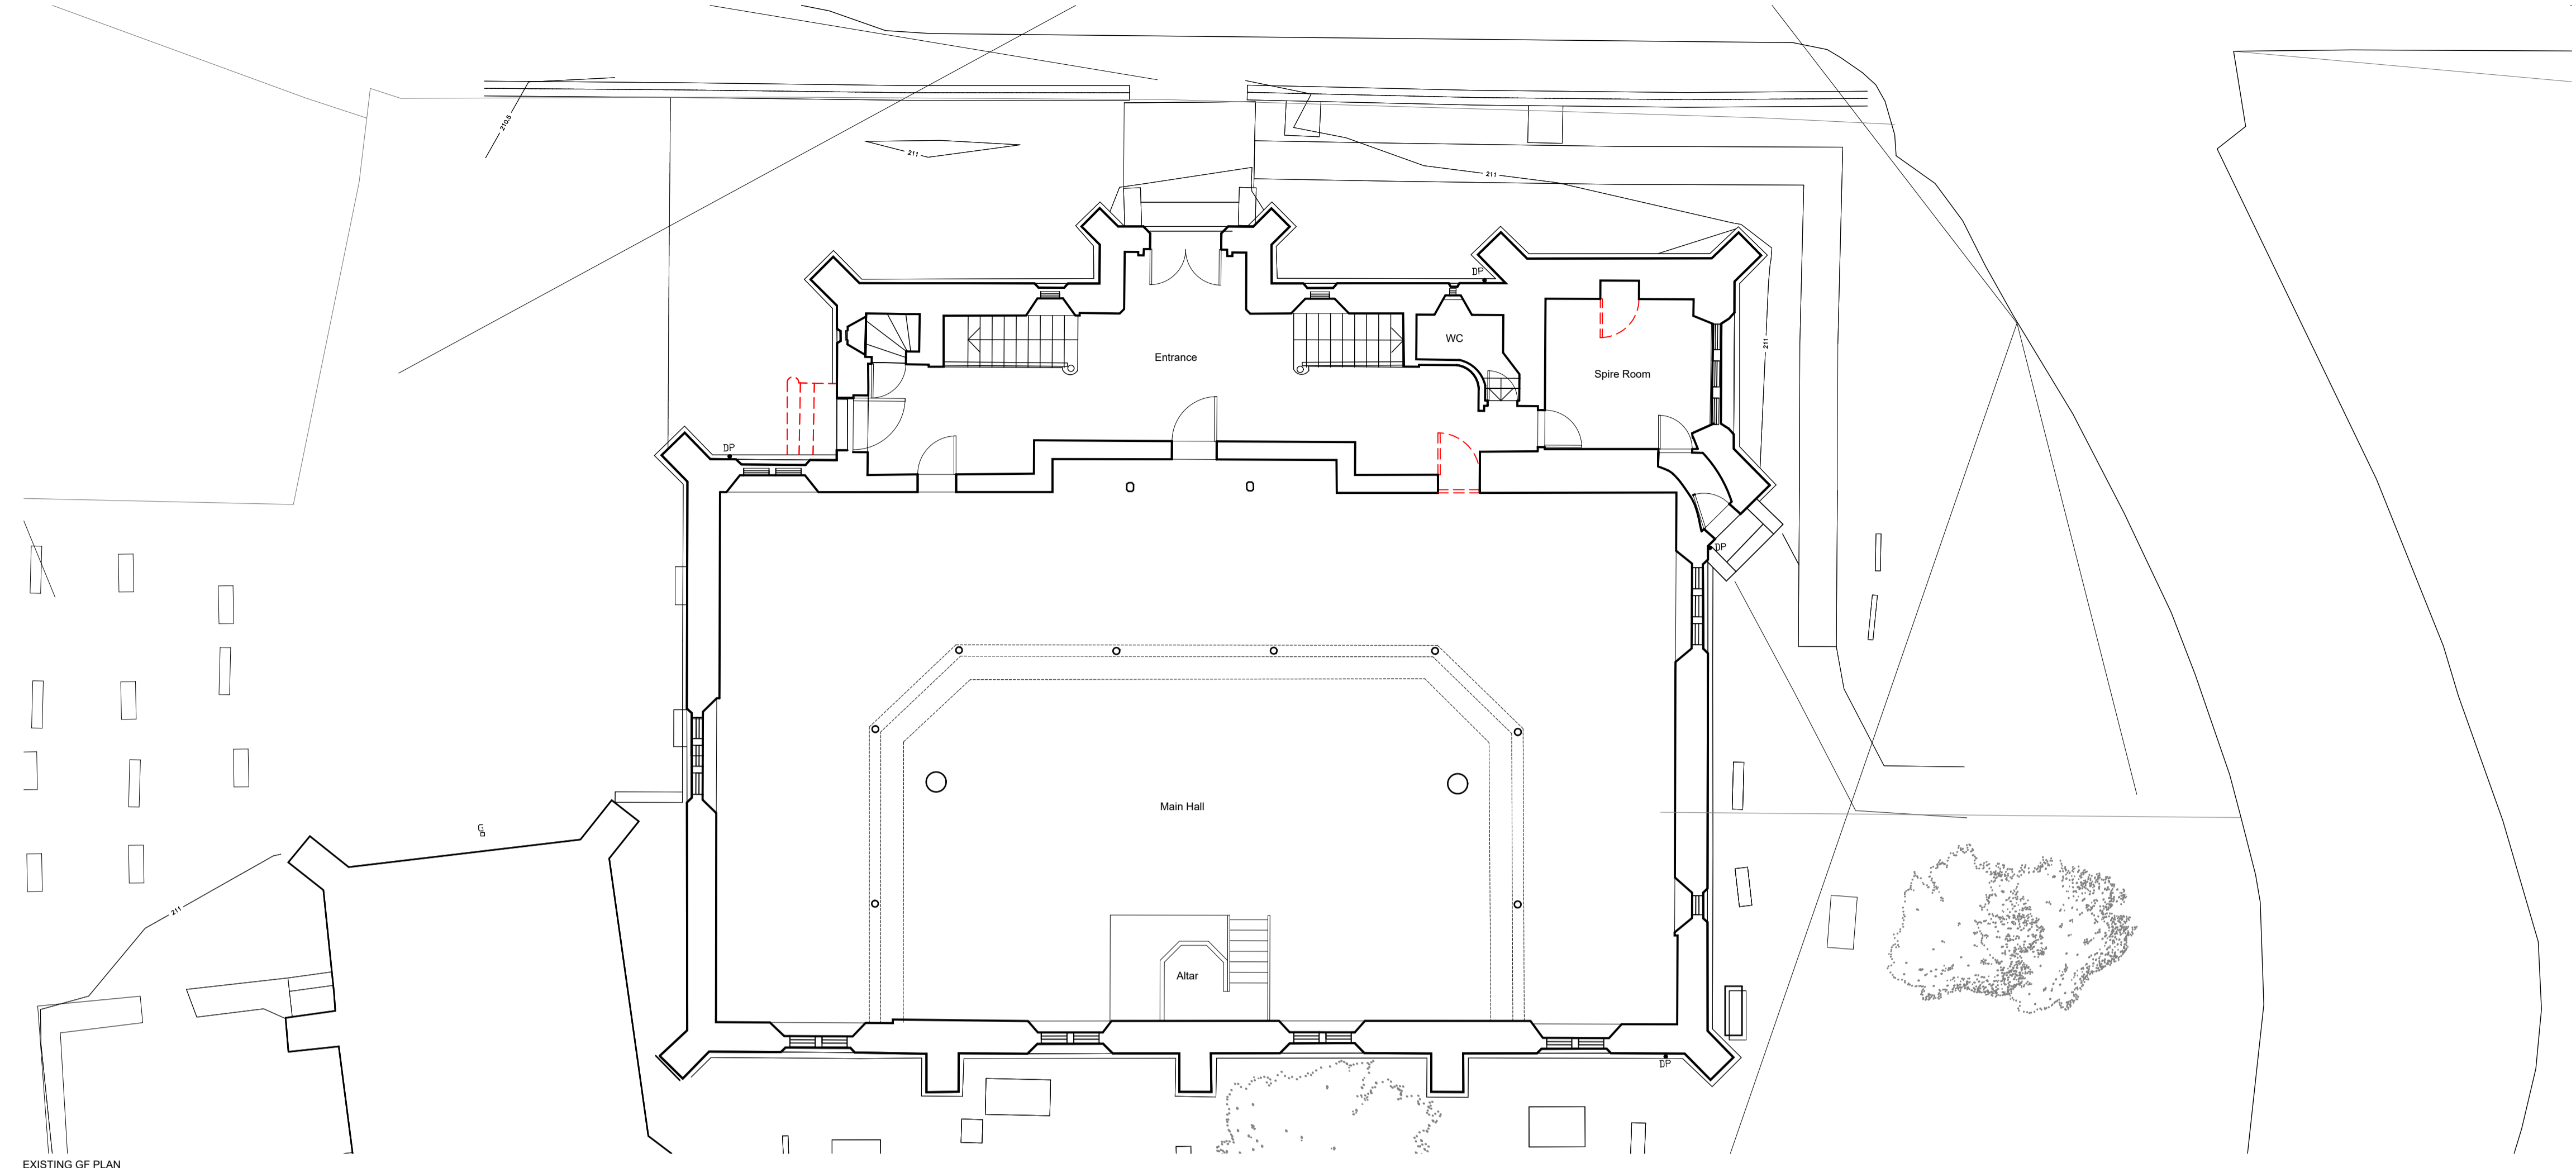

DRAWN	RM	SCALE	1:100
CHECKED	DM	ORIGINAL	A1
JOB NO.	101 0322	DATE	JULY 2023

DRG. NO.-REV.
101 0322-L(20)001-B

EXISTING GF PLAN
SCALE 1:100 @ A1

EXISTING FF PLAN
SCALE 1:100 @ A1