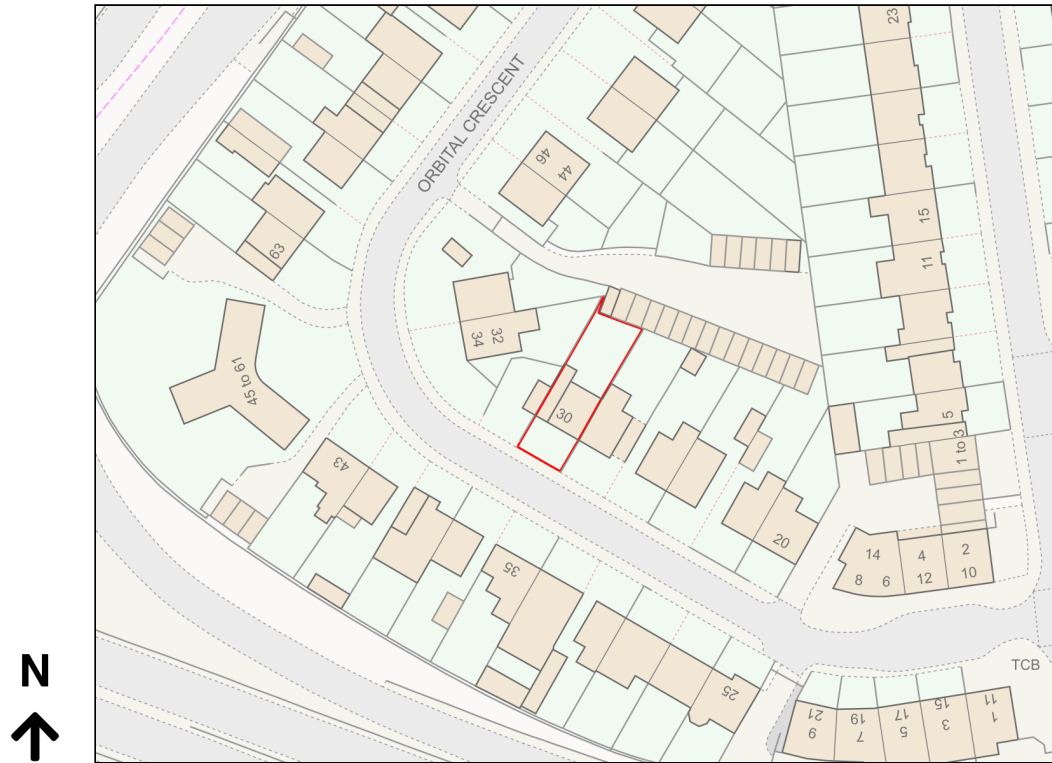

Location Plan

Site Address: 30, Orbital Crescent, Watford, WD25 0HA

Date Produced: 10-Apr-2024

Scale: 1:1250 @A4

Planning Portal Reference: PP-12881699v2