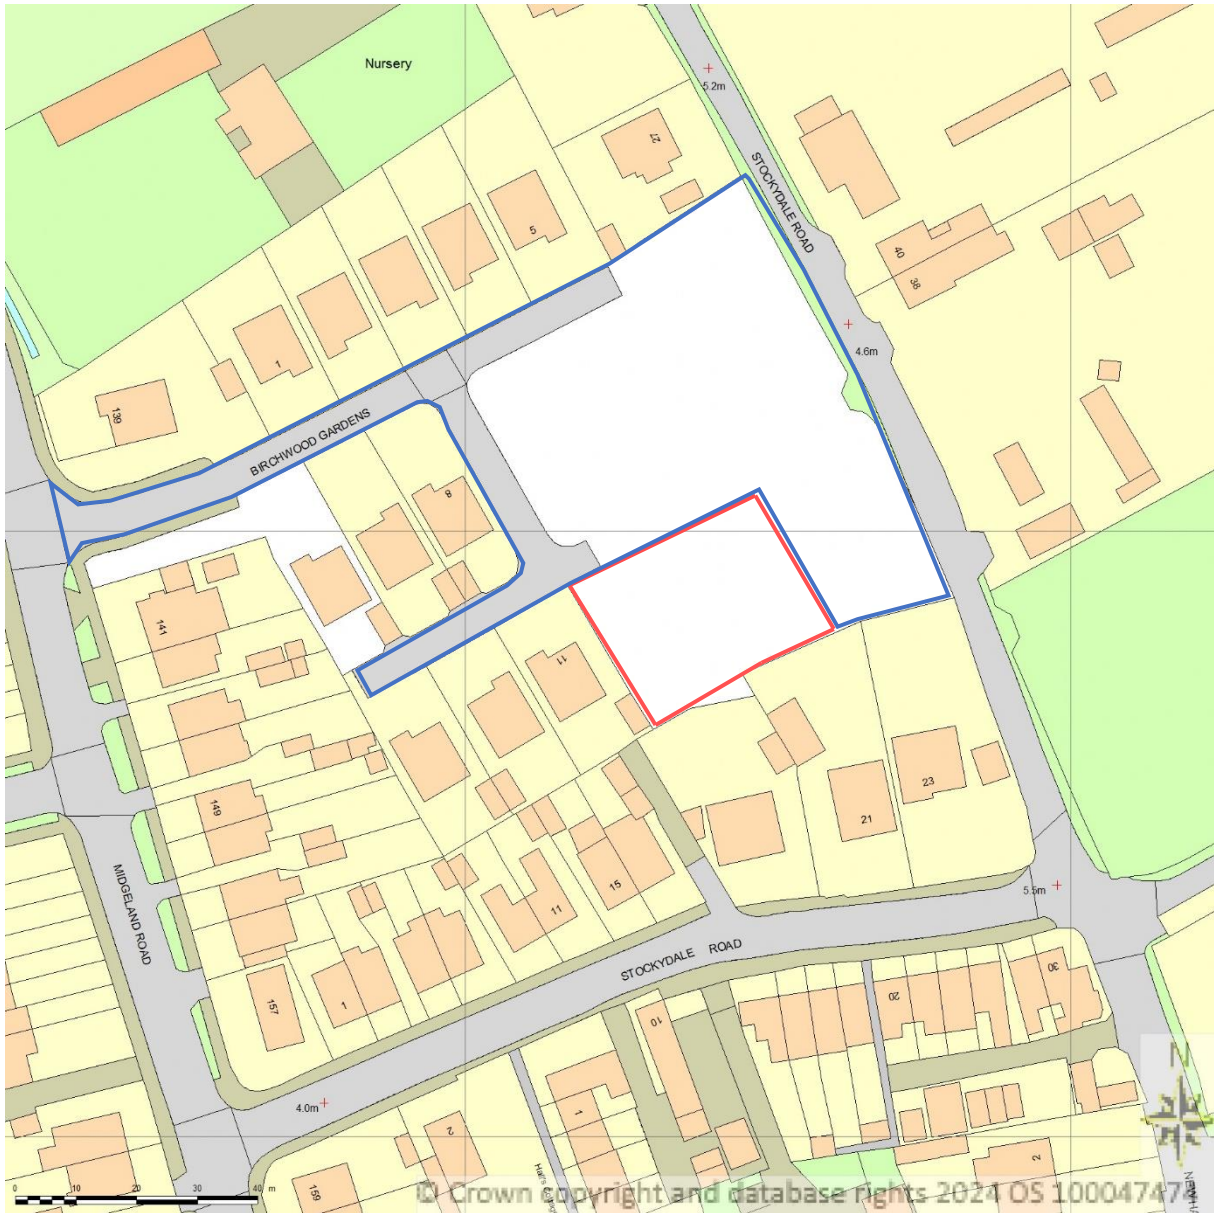

SITE LOCATION PLAN
SCALE 1:1250 on A4
CENTRE COORDINATES: 333424, 432787

FORMER BAGULEYS NURSERIES, BIRCHWOOD GARDENS, BLACKPOOL
ERECTION OF ONE DWELLING
DWG NO: 1DHLP01

Supplied by Streetwise Maps Ltd
www.streetwise.net
Licence No: 100047474
04/04/2024 17:55:39