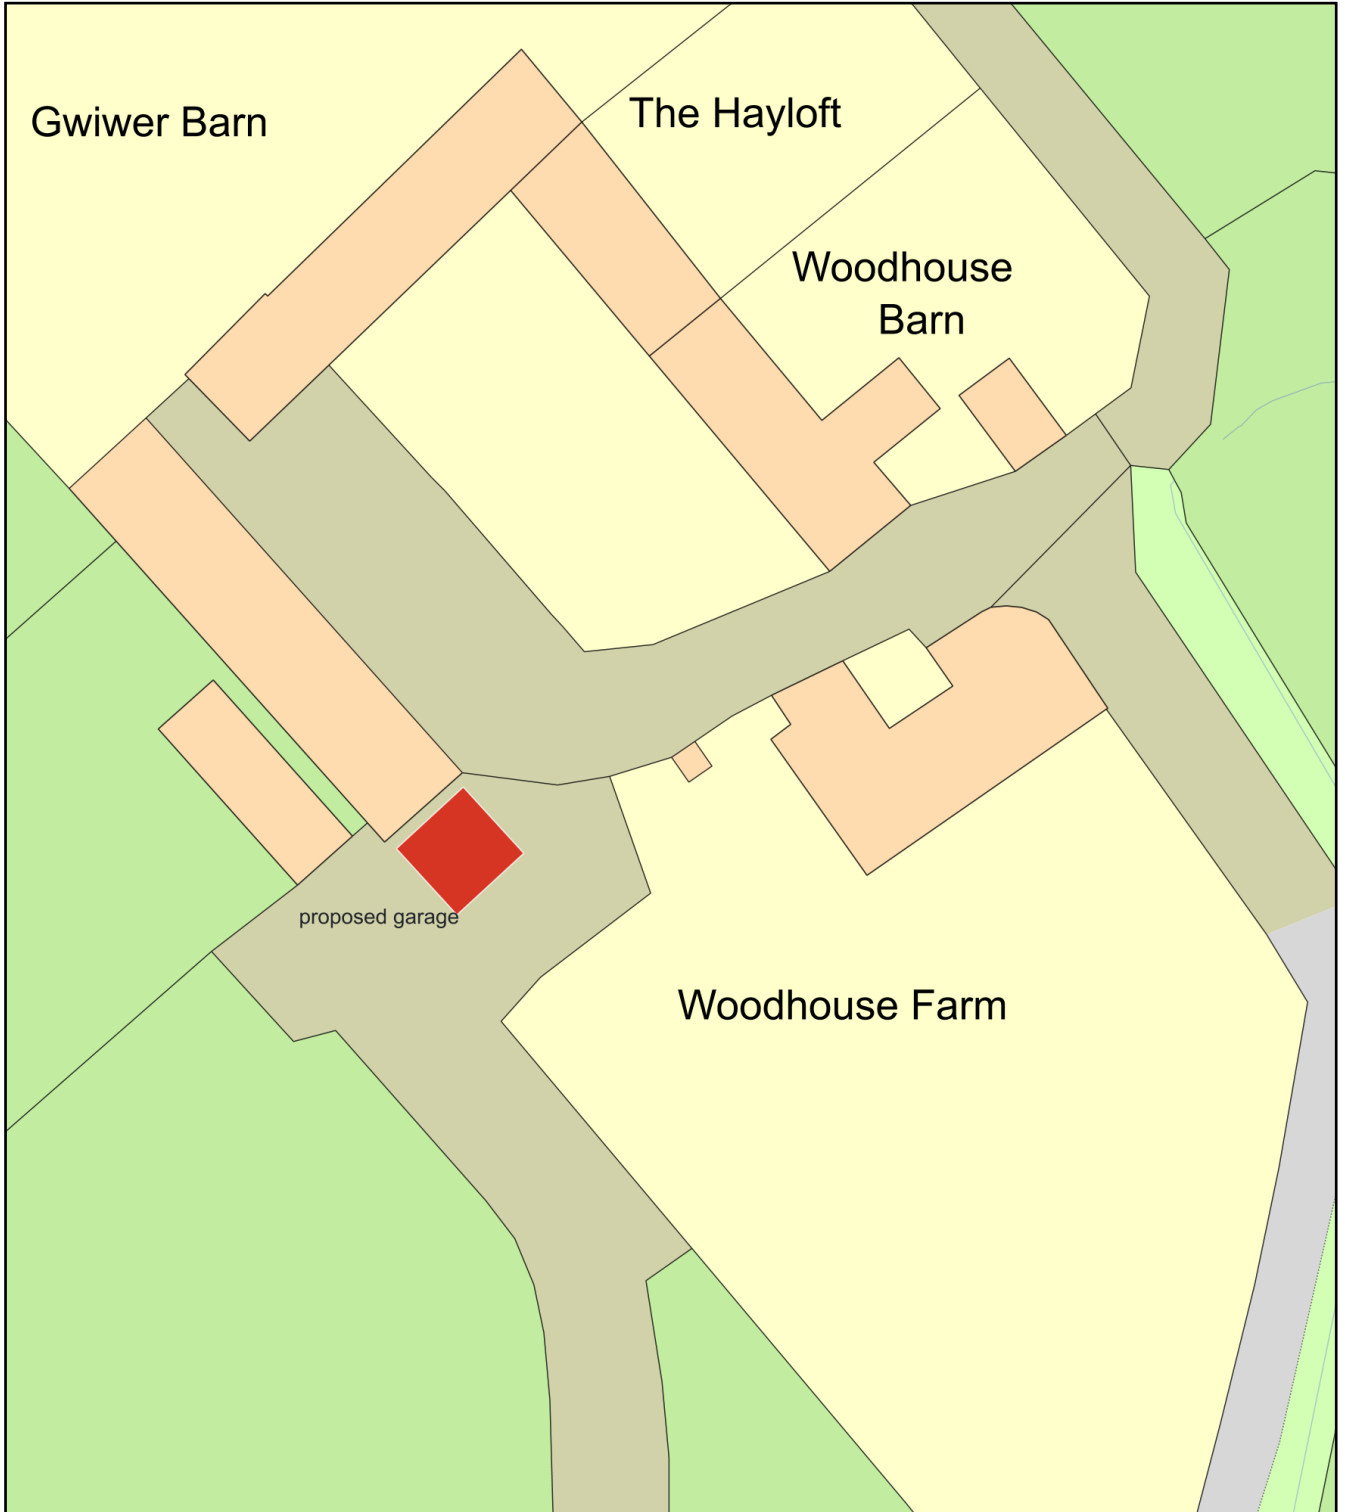

# Proposed double garage Woodhouse Farm

Plan Produced for: Sarah Elcock

Date Produced: 07 Apr 2024

Plan Reference Number: TQRQM24098152717887

Scale: 1:500 @ A4