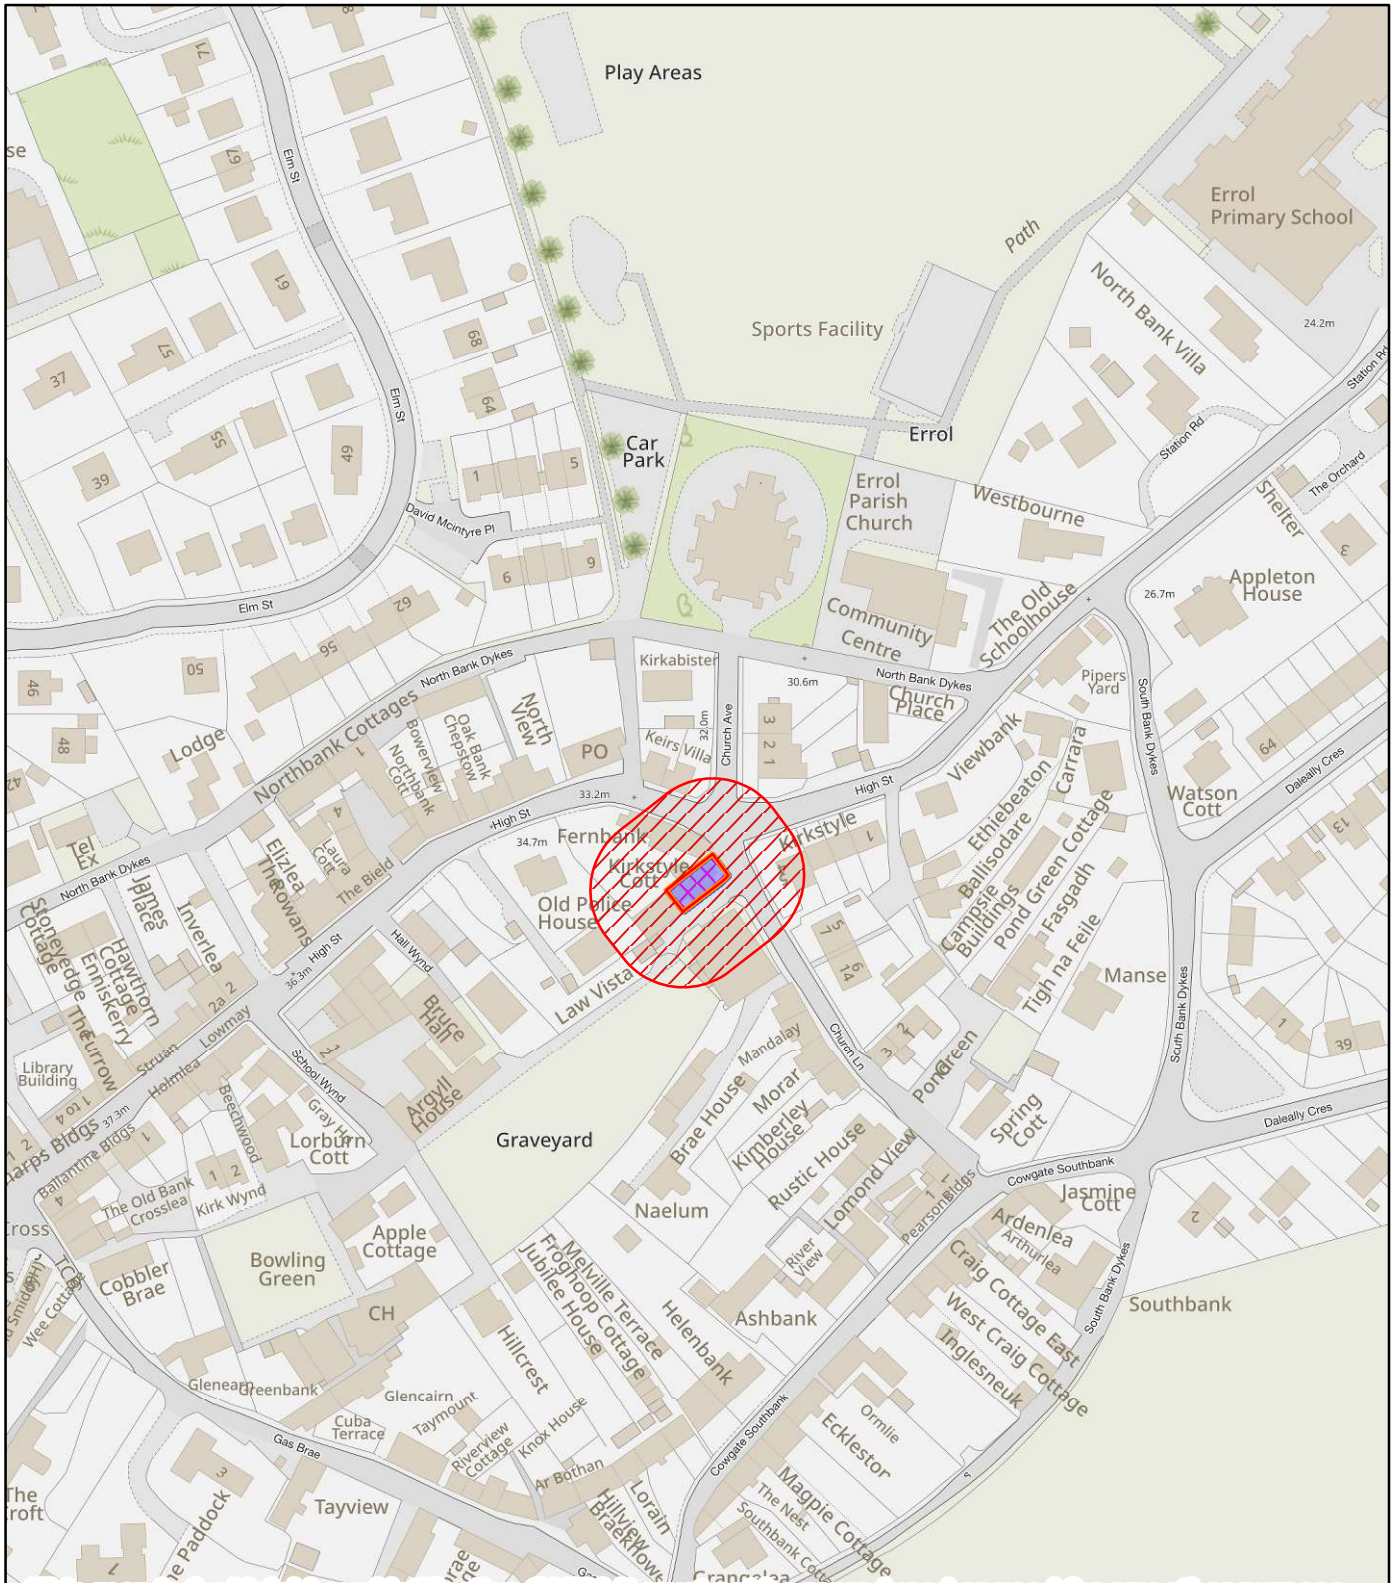

Perth & Kinross Council

NEIGHBOUR NOTIFICATION

Location Plan showing planning application site

This map is for Neighbour Notification ONLY. It must not be reproduced or used for any other purpose.

© Crown copyright [and database rights] 2023 OS 100016971. You are permitted to use this data solely to enable you to respond to, or interact with, the organisation that provided you with the data. You are not permitted to copy, sub-licence, distribute or sell any of this data to third parties in any form.