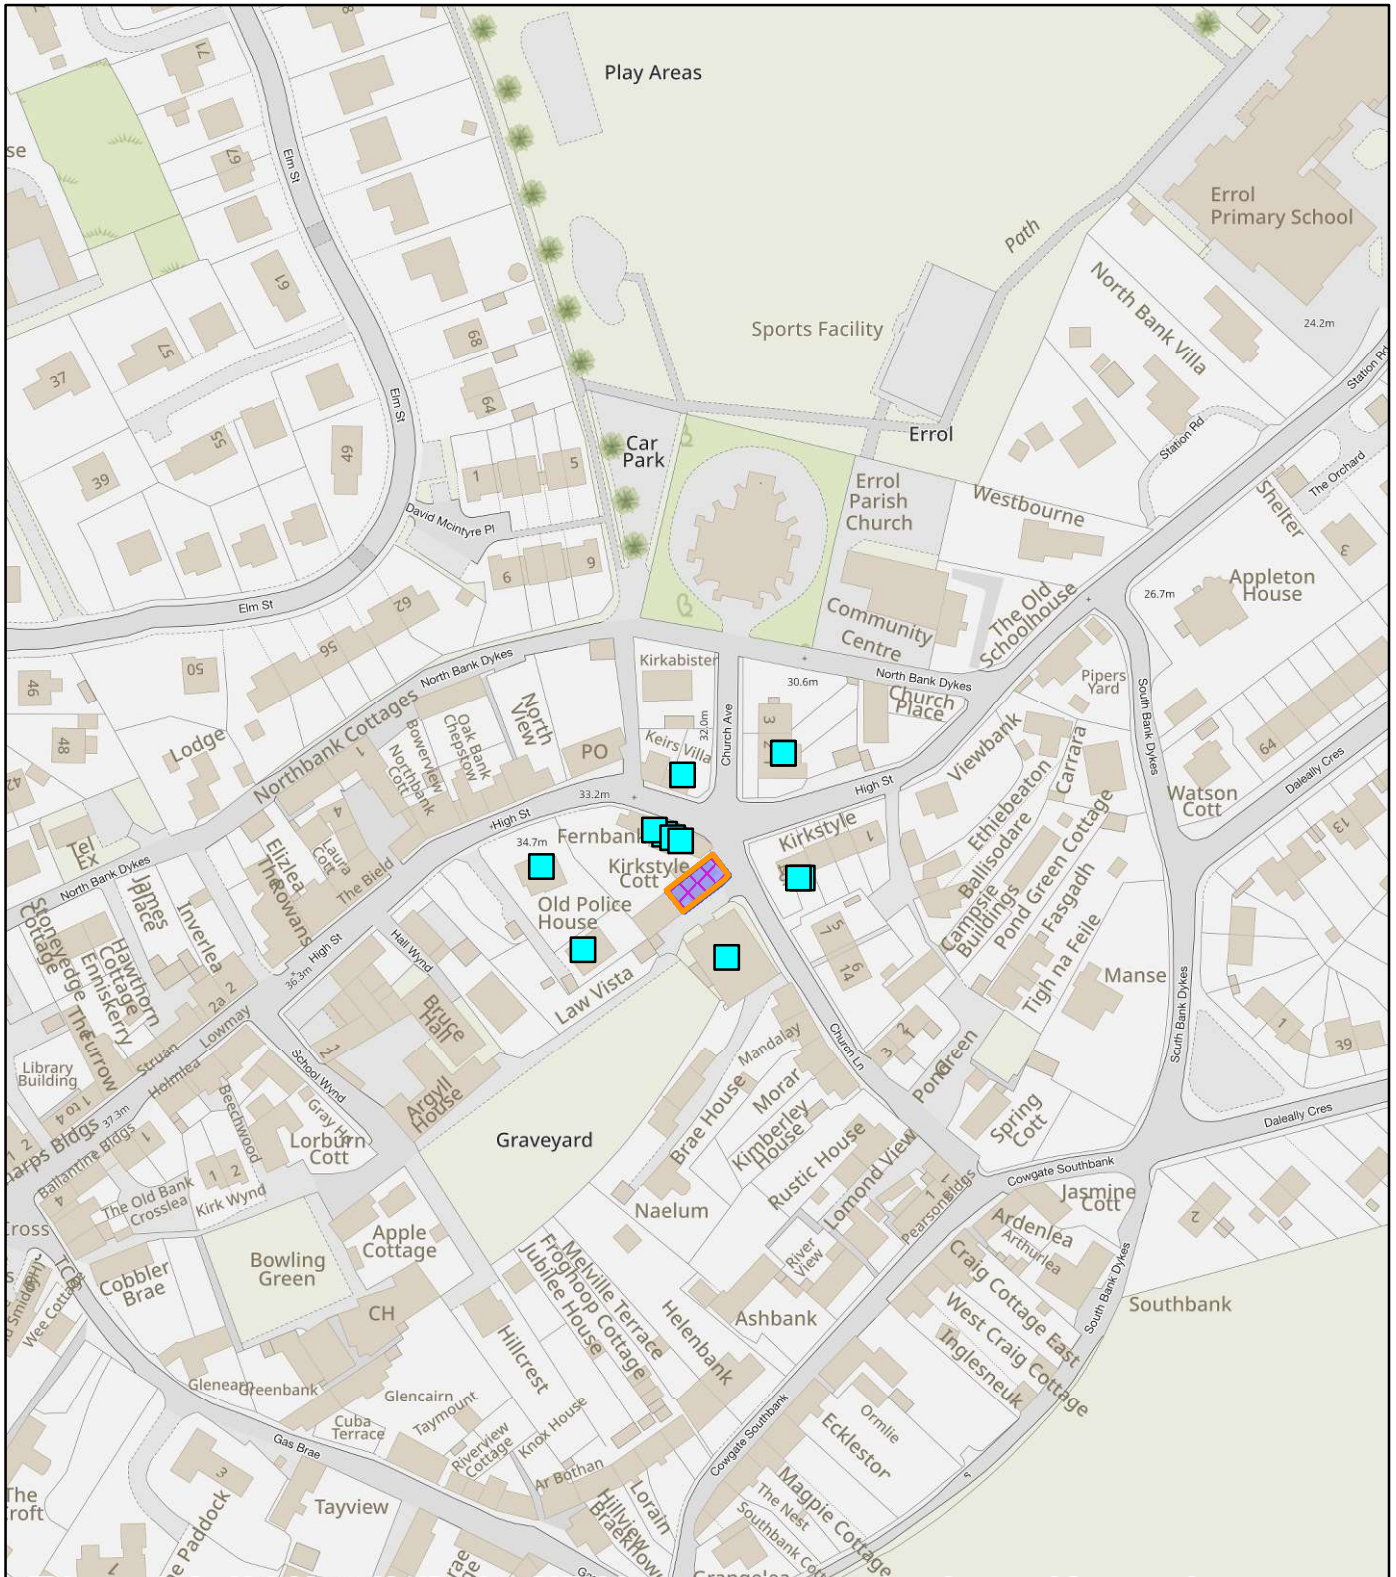

Perth & Kinross Council

NEIGHBOUR NOTIFICATION

Location Plan showing planning application site

This map is for Neighbour Notification ONLY. It must not be reproduced or used for any other purpose.

© Crown copyright [and database rights] 2023 OS 100016971. You are permitted to use this data solely to enable you to respond to, or interact with, the organisation that provided you with the data. You are not permitted to copy, sub-licence, distribute or sell any of this data to third parties in any form.