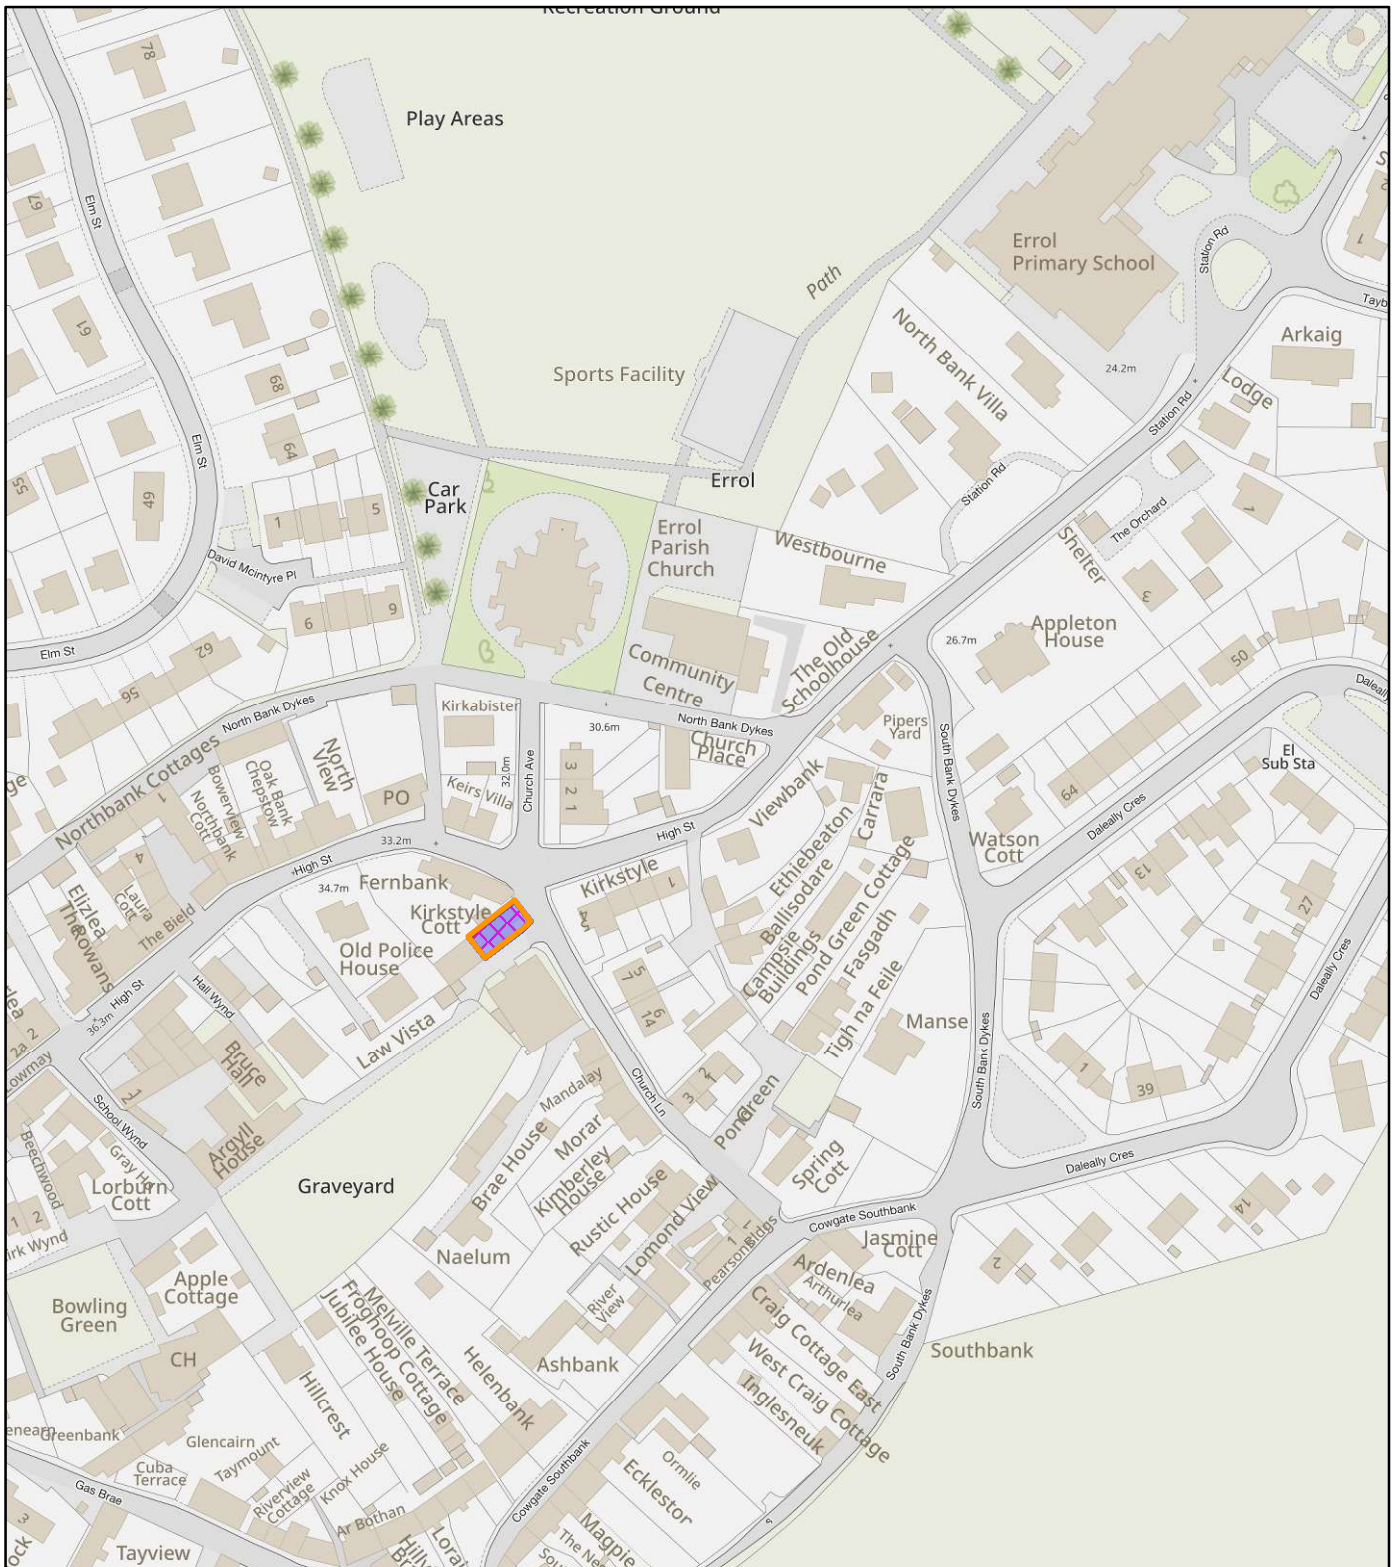

Perth & Kinross Council

NEIGHBOUR NOTIFICATION

Location Plan showing planning application site

This map is for Neighbour Notification ONLY. It must not be reproduced or used for any other purpose.

© Crown copyright [and database rights] 2023 OS 100016971. You are permitted to use this data solely to enable you to respond to, or interact with, the organisation that provided you with the data. You are not permitted to copy, sub-licence, distribute or sell any of this data to third parties in any form.