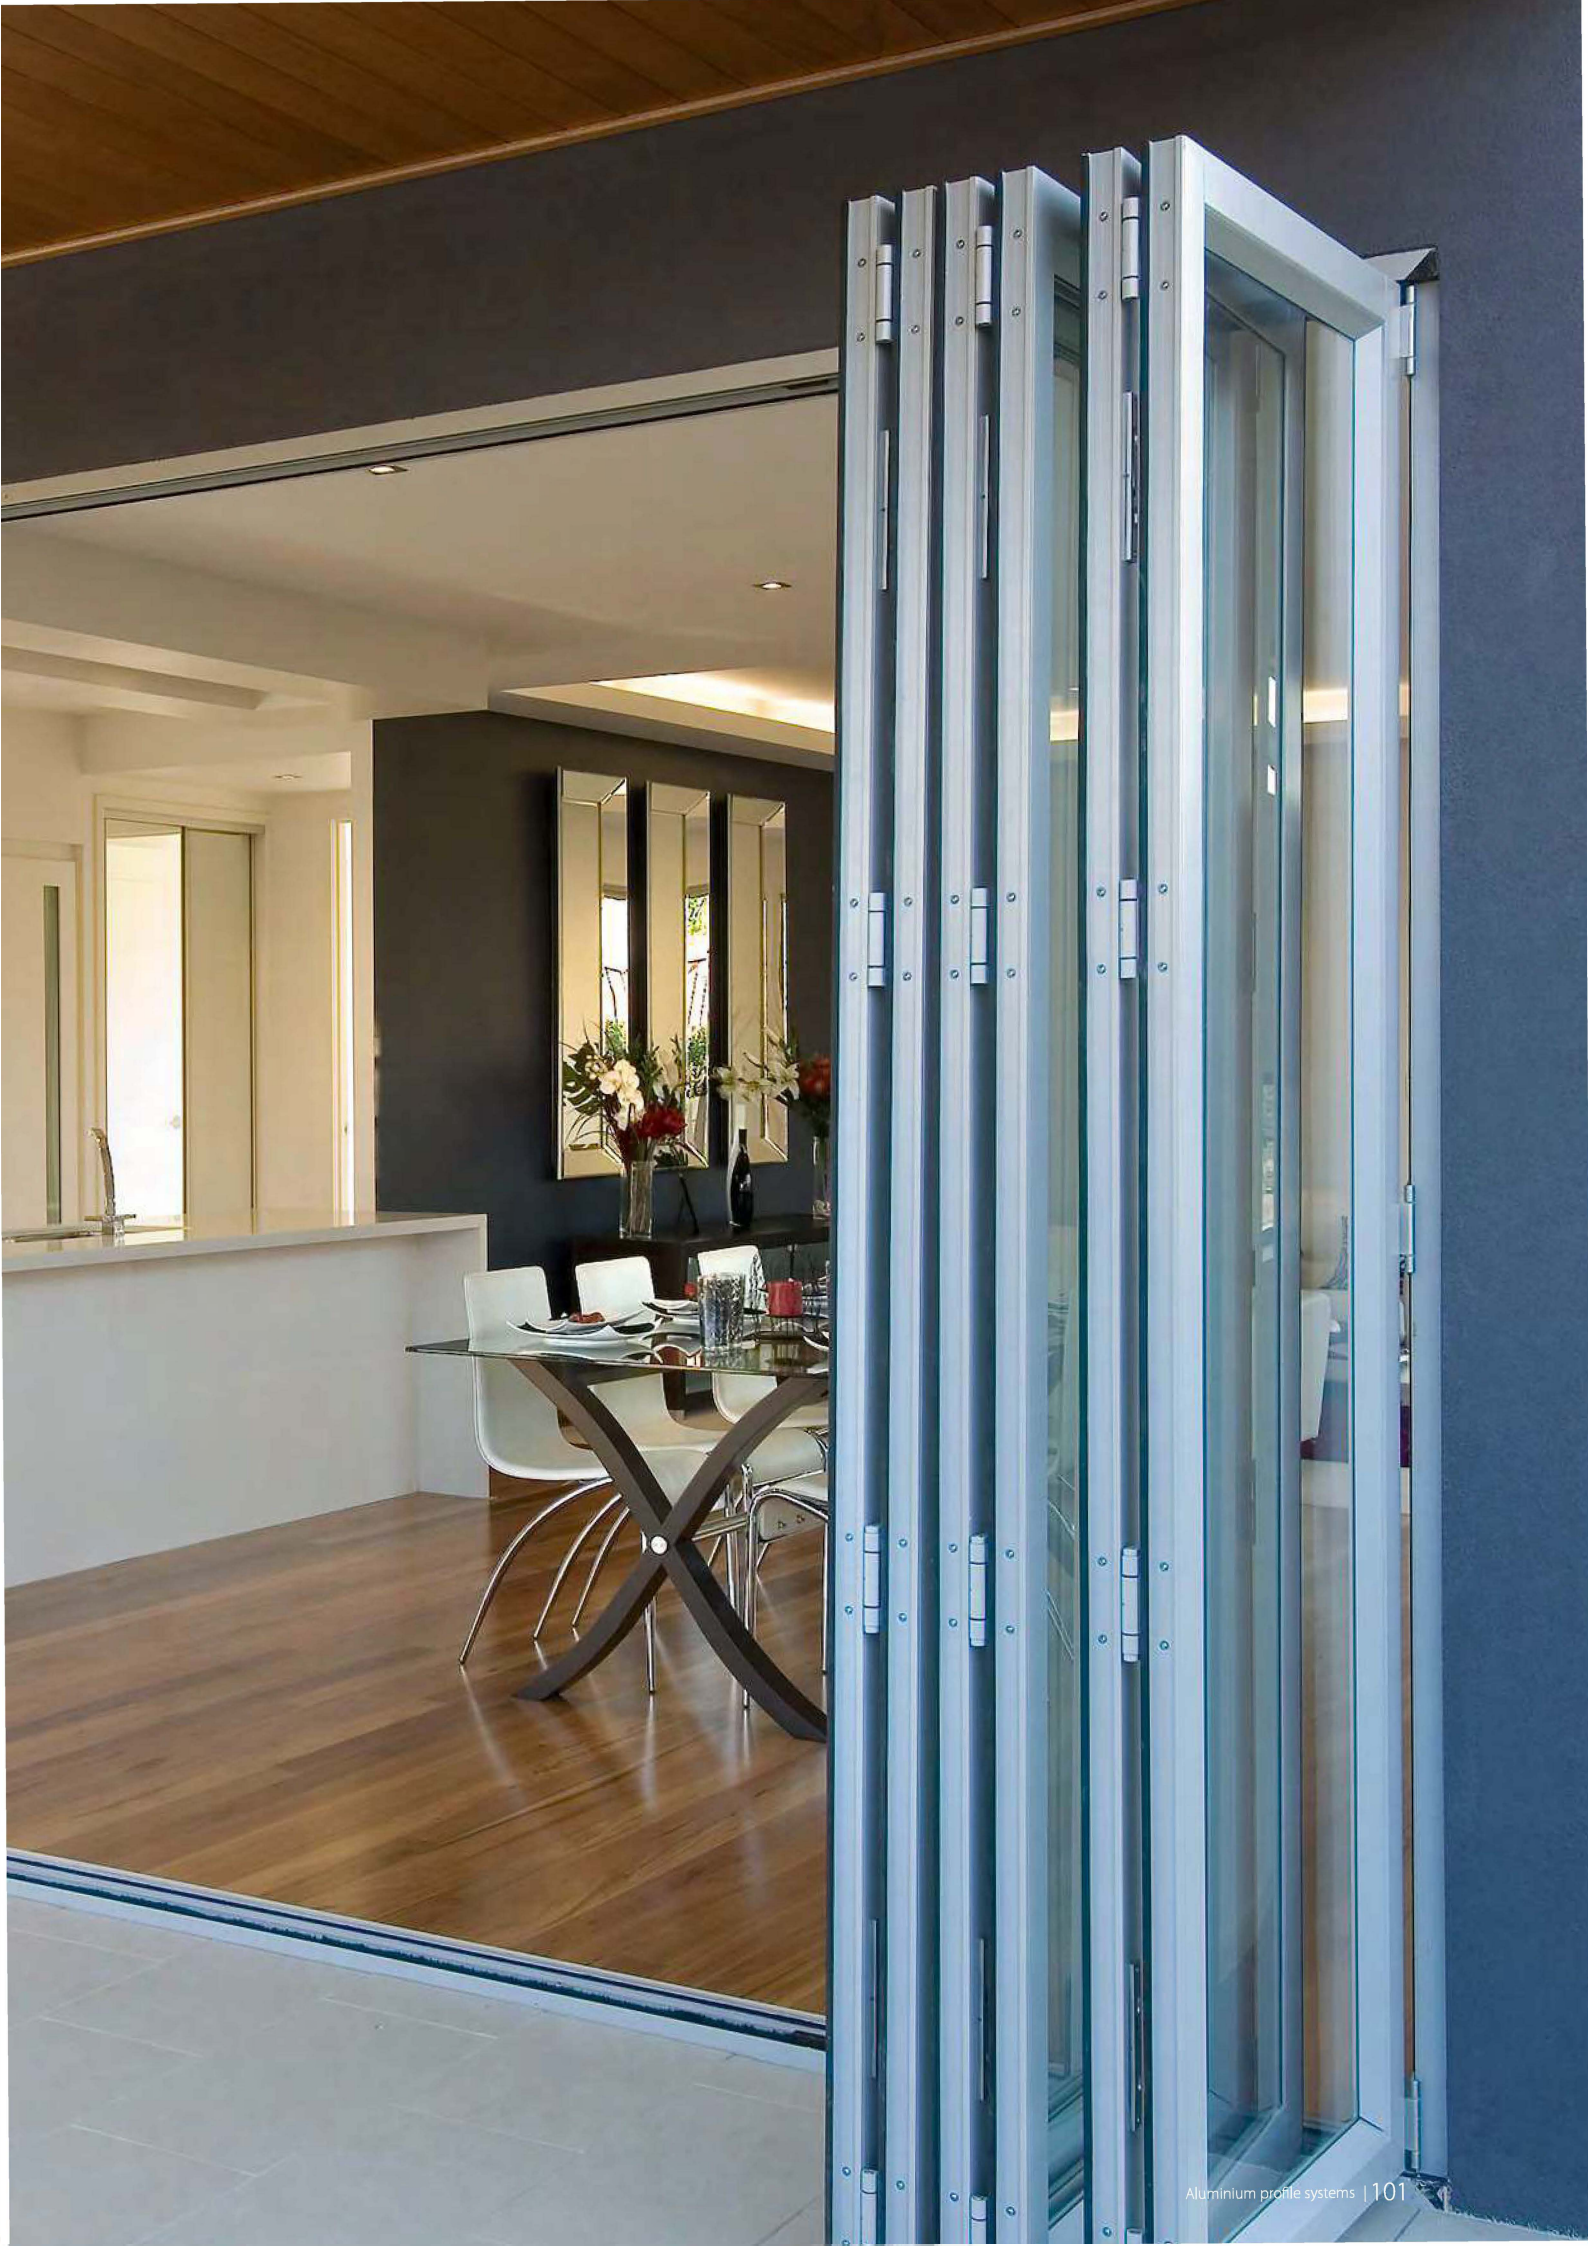

WOLF

ALUMINIUM

Wolf BF—the ultimate system of bi folding doors is a modern, exclusive option that can be used in both residential and commercial buildings, terrace exits, Juliette balconies, show rooms, conference halls, business centres and hotels. Wolf BF has evolved into probably the best bi folding door system on the market, exclusive to Basfords.

Wolf BF

Bi-folding door system

Product information

Max. leaf height	3000 mm
Max. leaf depth	1200 mm
Infill unit thickness	44 mm
Max. infill unit weight	120 kg
Water tightness in accordance with EN 1027:2000, EN 12208:1999	class 9A (600 Pa)
Air tightness in accordance with EN 1026:2000, EN 12207:1999	class 4 (600 Pa)
Wind load resistance in accordance with EN 12211:2000, EN 12210:1999	class A3 (1200)
Thermal insulation in accordance with EN ISO 10077-1:2007, EN ISO 10077-2:2012	$U_f \geq 1.4 \text{ W/m}^2\text{K}$
Impact resistance in accordance with EN 13049:2003	class 5
Acoustic insulation in accordance with EN ISO 10140-2:2011, EN ISO 10140-4:2011	43 dB
Burglar resistance	PAS 24:2012 (class DK)