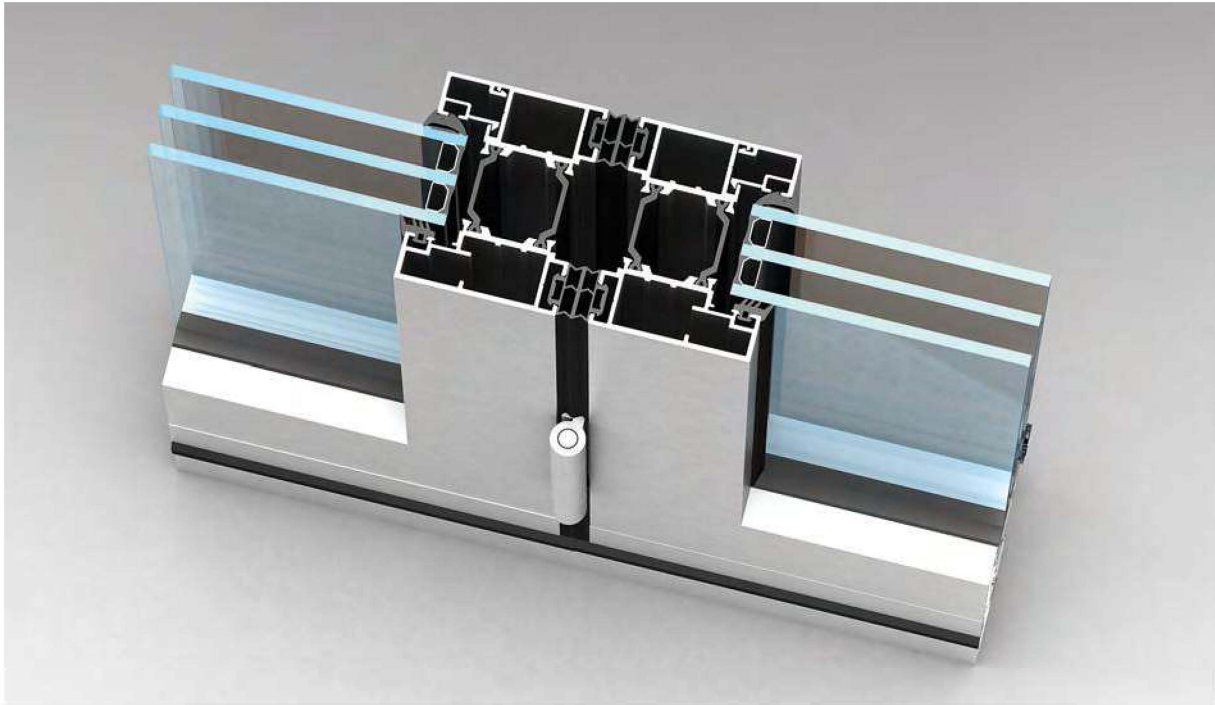

WOLF

ALUMINIUM

Wolf BF—the ultimate system of bi folding doors is a modern, exclusive option that can be used in both residential and commercial buildings, terrace exits, Juliette balconies, show rooms, conference halls, business centres and hotels. Wolf BF has evolved into probably the best bi folding door system on the market, exclusive to Basfords.

Wolf BF

Bi-folding door system

Product information

Max. leaf height	3000 mm
Max. leaf depth	1200 mm
Infill unit thickness	44 mm
Max. infill unit weight	120 kg
Water tightness in accordance with EN 1027:2000, EN 12208:1999	class 9A (600 Pa)
Air tightness in accordance with EN 1026:2000, EN 12207:1999	class 4 (600 Pa)
Wind load resistance in accordance with EN 12211:2000, EN 12210:1999	class A3 (1200)
Thermal insulation in accordance with EN ISO 10077-1:2007, EN ISO 10077-2:2012	$U_f \geq 1.4 \text{ W/m}^2\text{K}$
Impact resistance in accordance with EN 13049:2003	class 5
Acoustic insulation in accordance with EN ISO 10140-2:2011, EN ISO 10140-4:2011	43 dB
Burglar resistance	PAS 24:2012 (class DK)

WOLF 
ALUMINIUM