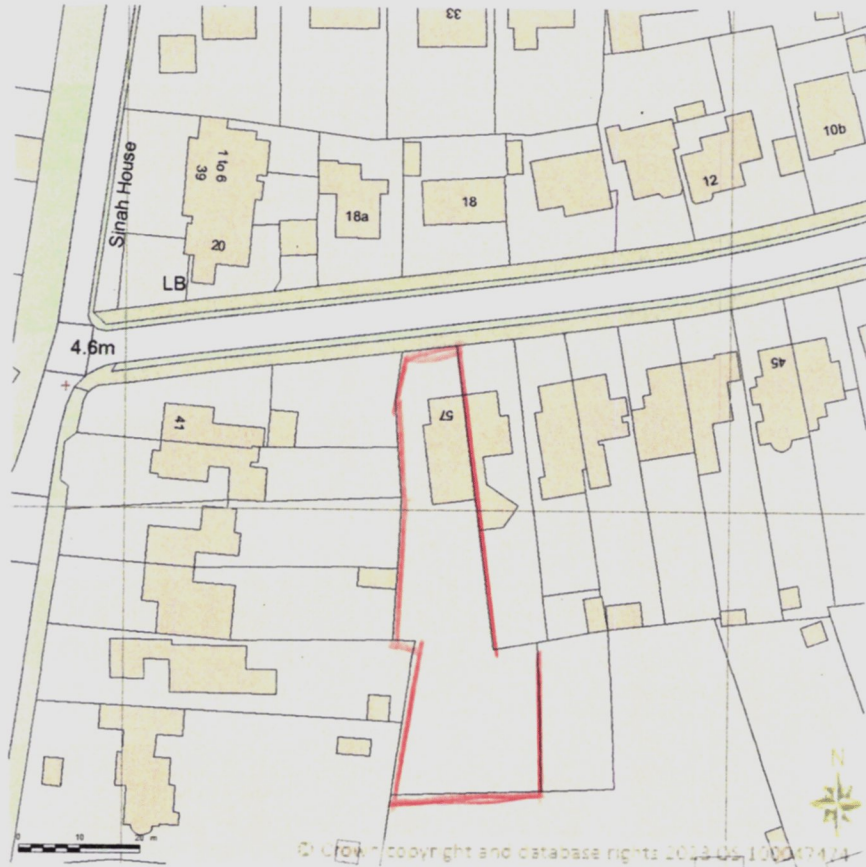

**SITE LOCATION PLAN
AREA 2 HA
SCALE 1:1250 on A4
CENTRE COORDINATES: 470352, 99612**

Supplied by Streetwise Maps Ltd
www.streetwise.net
Licence No: 100047474
07/12/2023 12:01

HAVANT BOROUGH
COUNCIL
26 MAR 2024
RECEIVED