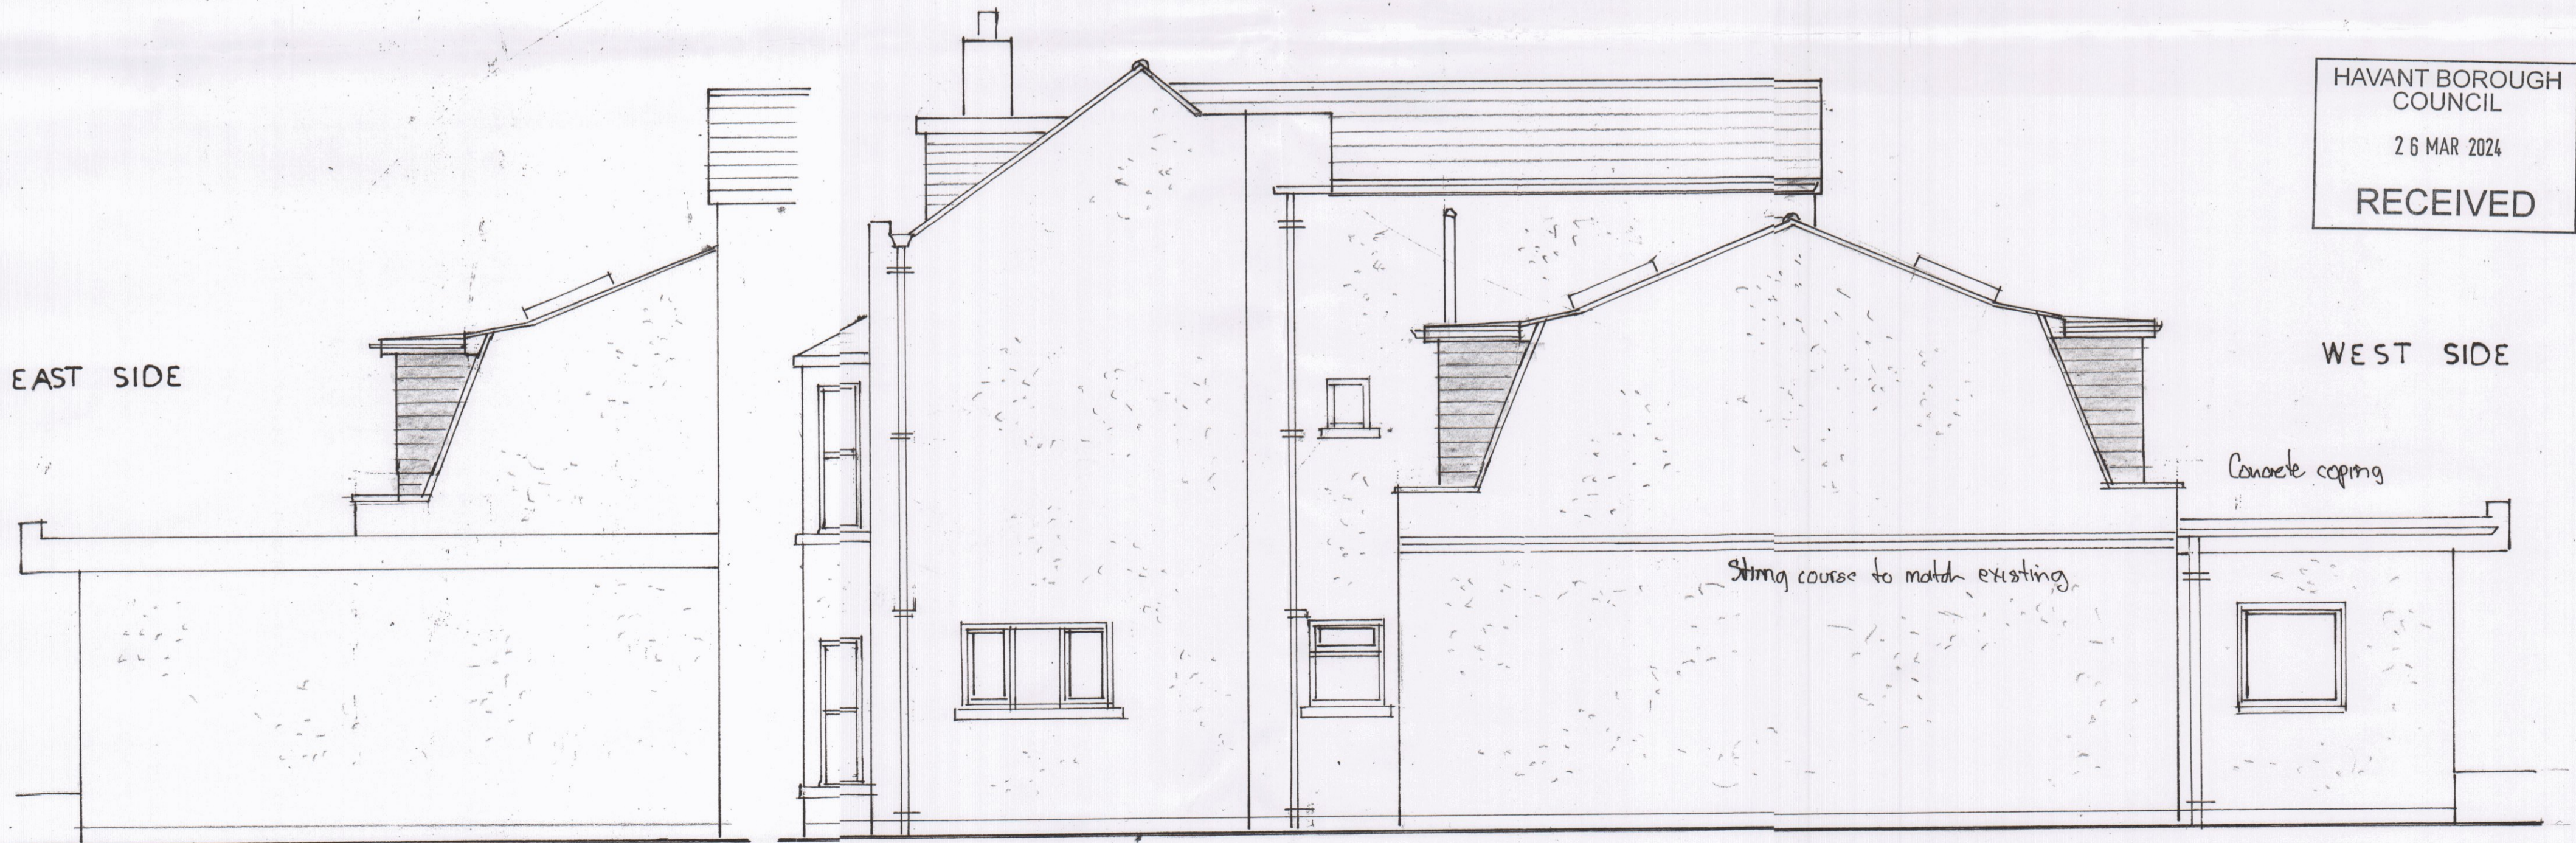

FRONT

Slate roof to match existing

Vertical slate hanging

Juliet balcony with glazed panels

'K' render to match existing

Double glazed doors and windows

REAR

EAST SIDE

HAVANT BOROUGH COUNCIL
26 MAR 2024
RECEIVED

WEST SIDE

Concrete coping

String course to match existing