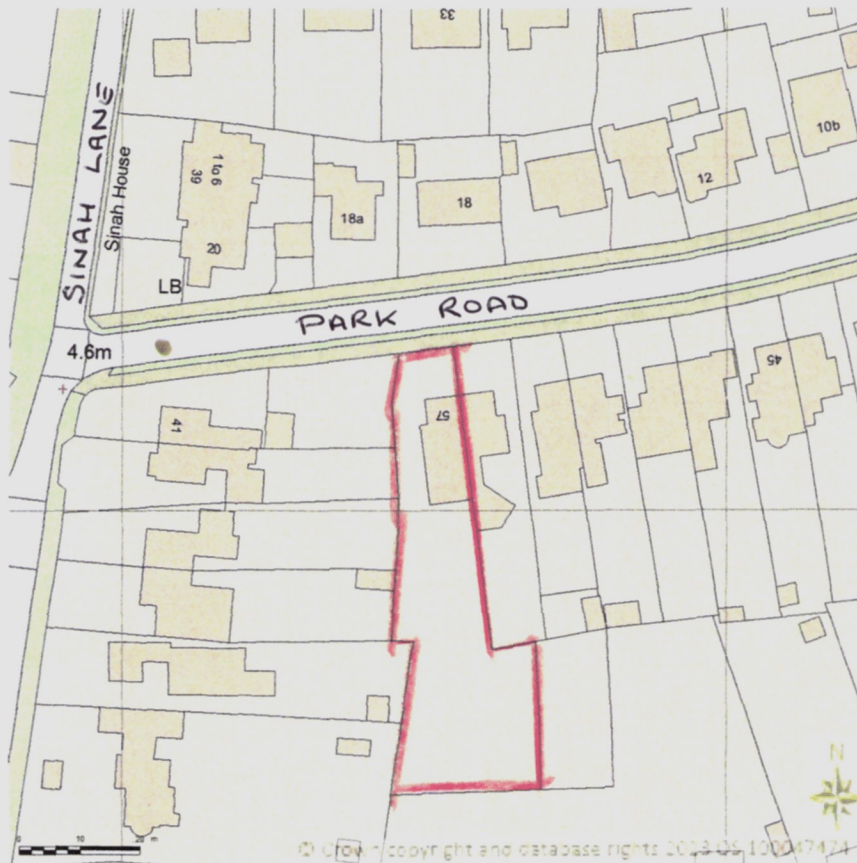

**SITE LOCATION PLAN
AREA 2 HA
SCALE 1:1250 on A4
CENTRE COORDINATES: 470352, 99612**

Supplied by Streetwise Maps Ltd
www.streetwise.net
Licence No: 100047474
07/12/2023 12:01

HAVANT BOROUGH
COUNCIL
2 APR 2024
RECEIVED