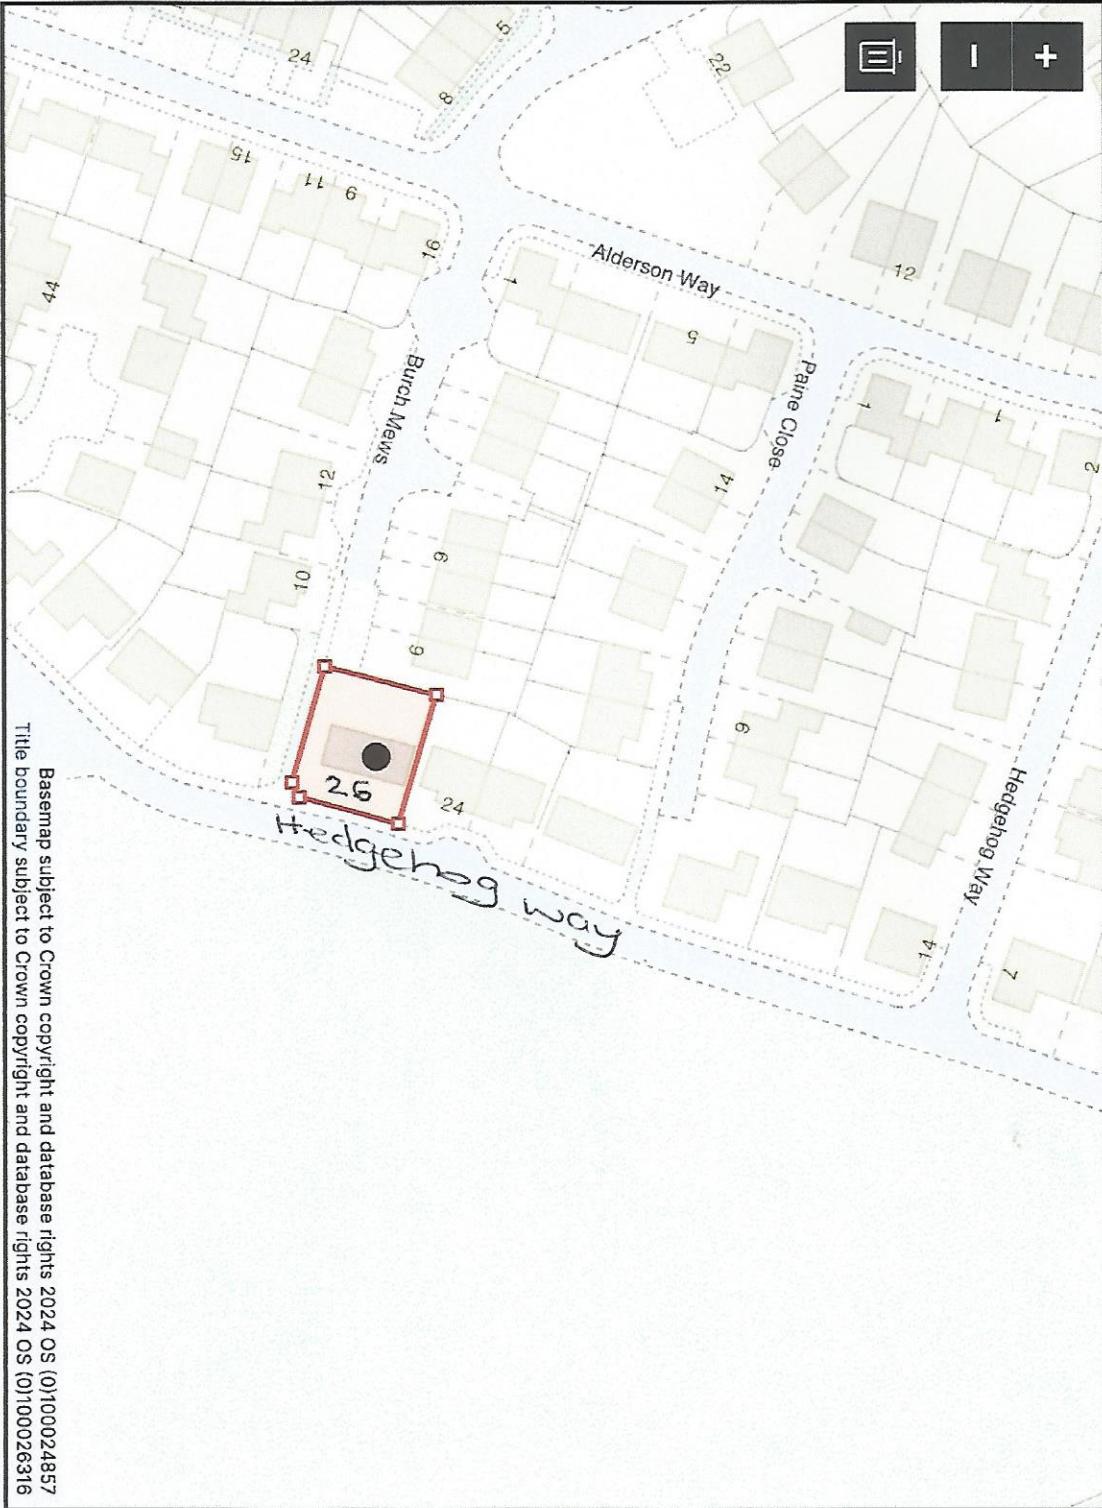

Location Plan 26 Hedgehog way, HP17 8FX

[More information](#)

editor.planx.uk

The property boundary you have drawn is **381.81 m²**