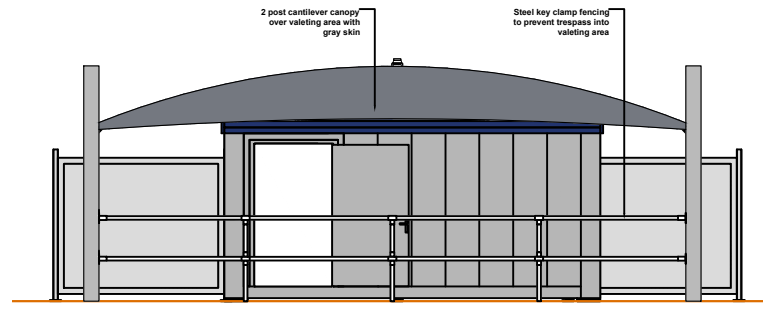

HAND CAR WASH ELEVATION VIEW A

HAND CAR WASH ELEVATION VIEW B

HAND CAR WASH ELEVATION VIEW C

HAND CAR WASH ELEVATION VIEW D

Notes:

Steel cabin painted (grey) metal paint in eggshell, plastic fascia at cabin top blue color timber effect, please see accompanying design and access for more information.

2 post cantilever canopy with grey PVC cover, please see accompanying design and access for more information.

SCALE BAR 1:100

REV:	DESCRIPTION:	BY:	DATE:
STATUS:			
PLANNING			
 Gilmore Consultancy 1 Castle Court Brewhouse Lane London SW15 2JJ 07975852755 planning@gilmoreconsultancy.com			
SITE: Homebase Discovery Park, Westhampnett Rd, Chichester, PO19 6UX			
TITLE: Proposed hand car wash elevations			
SCALE AT A3: 1:100	DATE: 28.02.24	DRAWN: JB	CHECKED: JB
PROJECT NO: n/a	DRAWING NO: HB-hcw-install-02/24-004	REVISION: n/a	