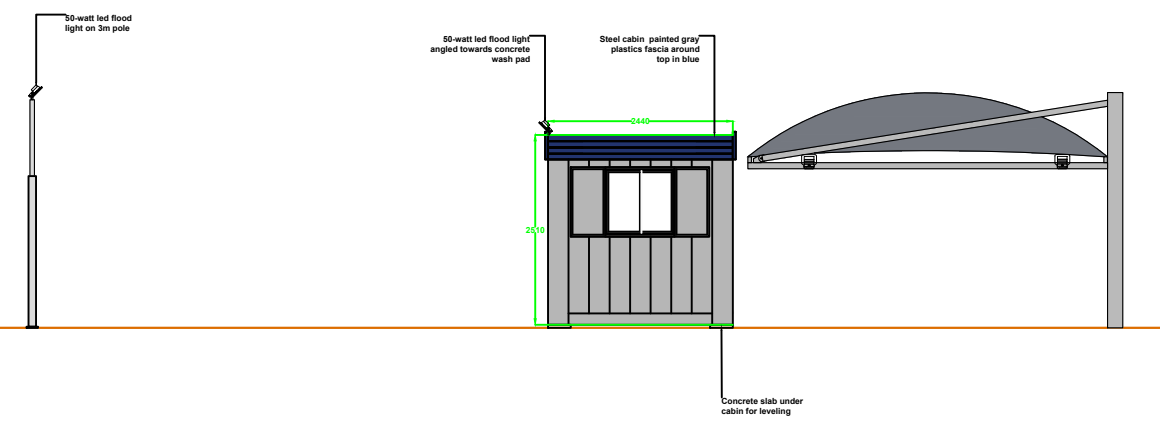

HAND CAR WASH ELEVATION VIEW A

HAND CAR WASH ELEVATION VIEW B

HAND CAR WASH ELEVATION VIEW C

HAND CAR WASH ELEVATION VIEW D

Notes:

Steel cabin painted (grey) metal paint in eggshell, plastic fascia at cabin top blue color timber effect, please see accompanying design and access for more information.

2 post cantilever canopy with grey PVC cover, please see accompanying design and access for more information.

SCALE BAR 1:100

REV:	DESCRIPTION:	BY:	DATE:
STATUS:			
PLANNING			
 Gilmore Consultancy 1 Castle Court Brewhouse Lane London SW15 2JJ 07975852755 planning@gilmoreconsultancy.com			
SITE: Homebase Discovery Park, Westhampnett Rd, Chichester, PO19 6UX			
TITLE: Proposed hand car wash elevations			
SCALE AT A3: 1:100	DATE: 28.02.24	DRAWN: JB	CHECKED: JB
PROJECT NO: n/a	DRAWING NO: HB-hcw-install-02/24-004	REVISION: n/a	