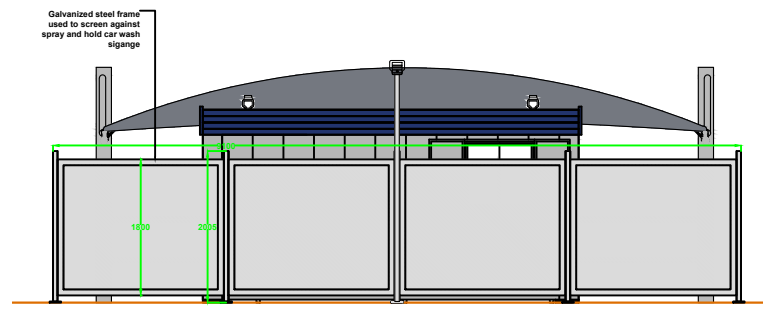

HAND CAR WASH ELEVATION VIEW A

HAND CAR WASH ELEVATION VIEW B

HAND CAR WASH ELEVATION VIEW C

HAND CAR WASH ELEVATION VIEW D

Notes:

Steel cabin painted (grey) metal paint in eggshell, plastic fascia at cabin top blue color timber effect, please see accompanying design and access for more information.

2 post cantilever canopy with grey PVC cover, please see accompanying design and access for more information.

SCALE BAR 1:100

REV:	DESCRIPTION:	BY:	DATE:
STATUS:			
PLANNING			
 Gilmore Consultancy 1 Castle Court Brewhouse Lane London SW15 2JJ 07975852755 planning@gilmoreconsultancy.com			
SITE: Homebase Discovery Park, Westhampnett Rd, Chichester, PO19 6UX			
TITLE: Proposed hand car wash elevations			
SCALE AT A3: 1:100	DATE: 28.02.24	DRAWN: JB	CHECKED: JB
PROJECT NO: n/a	DRAWING NO: HB-hcw-install-02/24-004	REVISION: n/a	