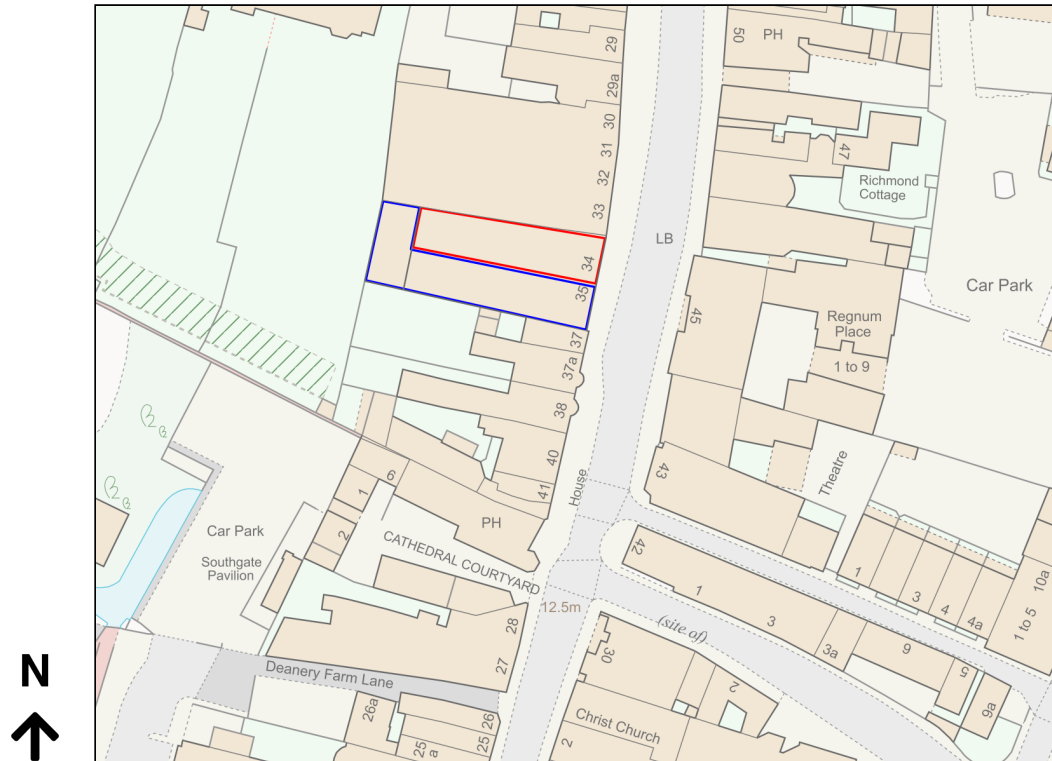

Location Plan

Site Address: Orvis, 34, South Street, Chichester, PO19 1EL

Date Produced: 26-Mar-2024

Scale: 1:1250 @A4

Planning Portal Reference: PP-12885492v1