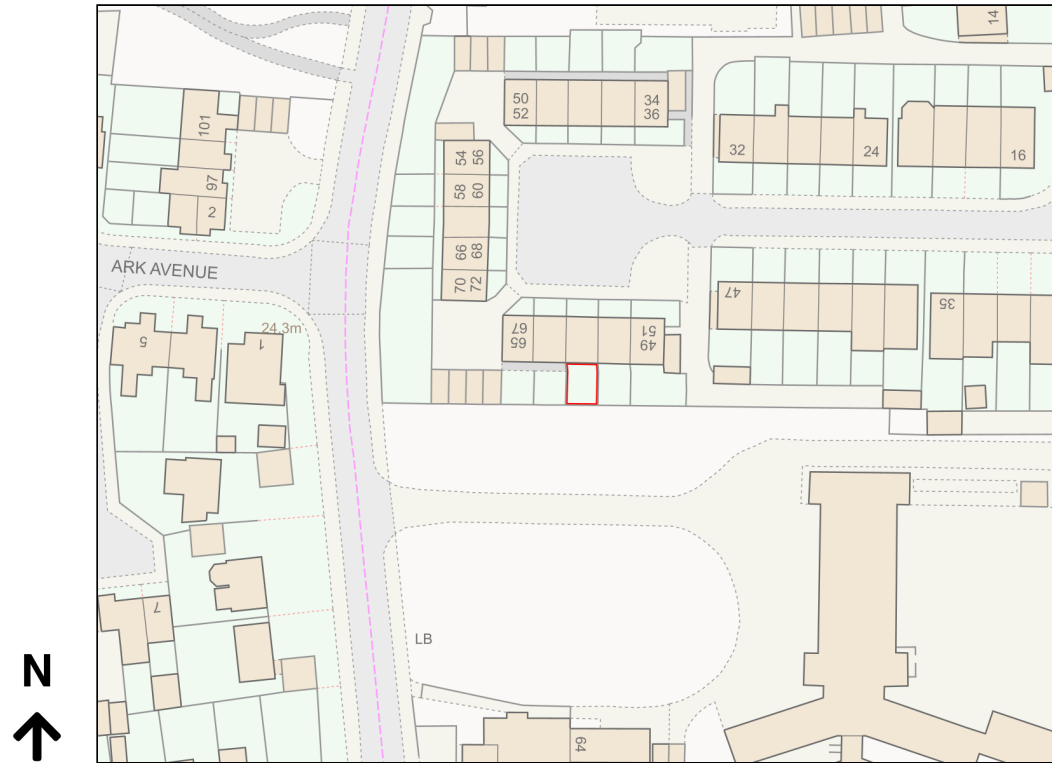

# Location Plan

Site Address: 57, Dukes Avenue, Grays, RM17 5AG

Date Produced: 21-Feb-2024

Scale: 1:1250 @A4

Planning Portal Reference: PP-12825680v1