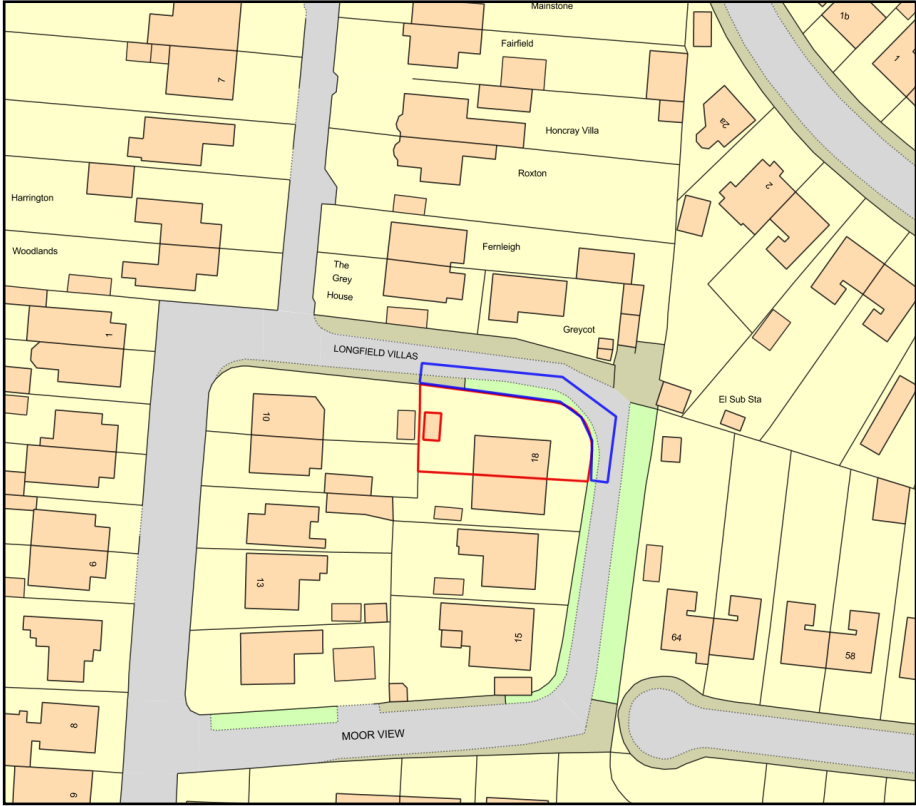

18 longfield villas PL9 7RS

Plan Produced for: Mr and Mrs Hobson
Date Produced: 10 Apr 2024
Plan Reference Number: TQRQM24101073931569
Scale: 1:1250 @ A4