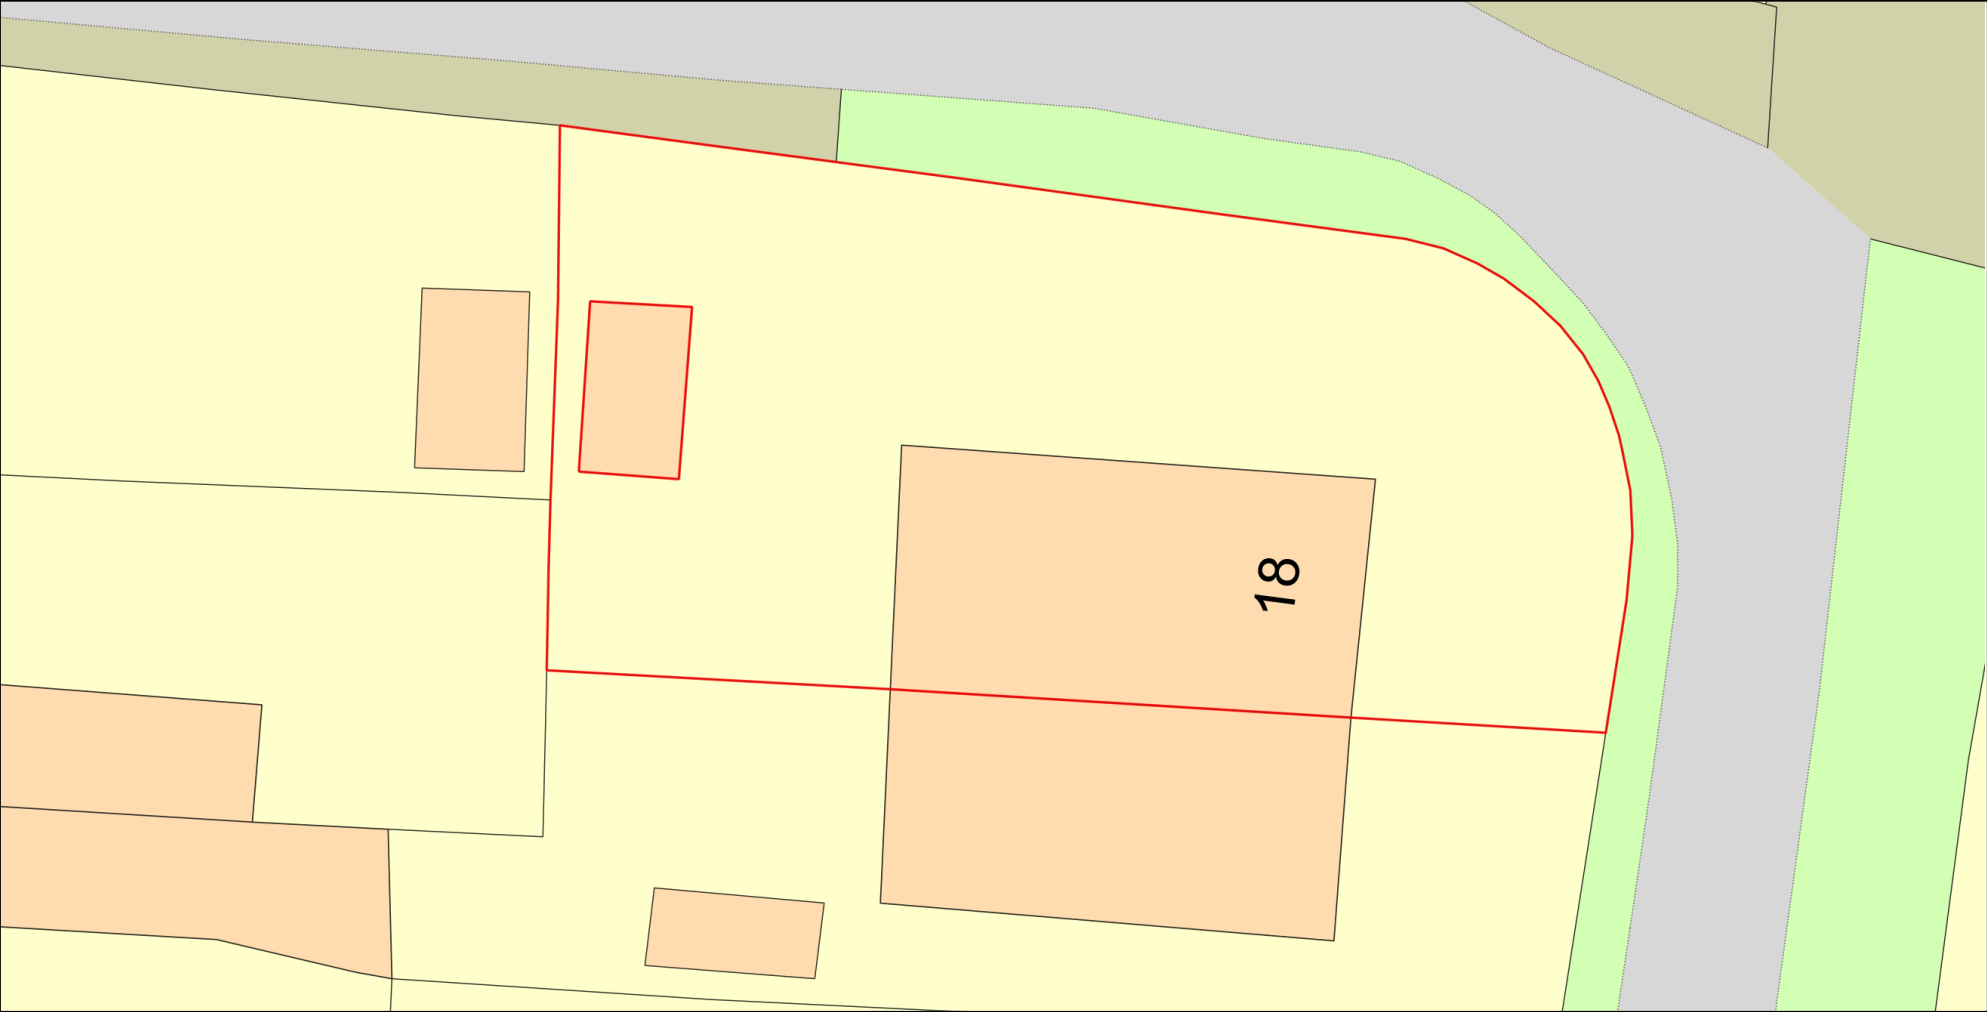

# 18 longfield villas PL9 7RS

Plan Produced for: Mr and Mrs Hobson  
Date Produced: 03 Apr 2024  
Plan Reference Number: TQRQM24094151901249  
Scale: 1:200 @ A4