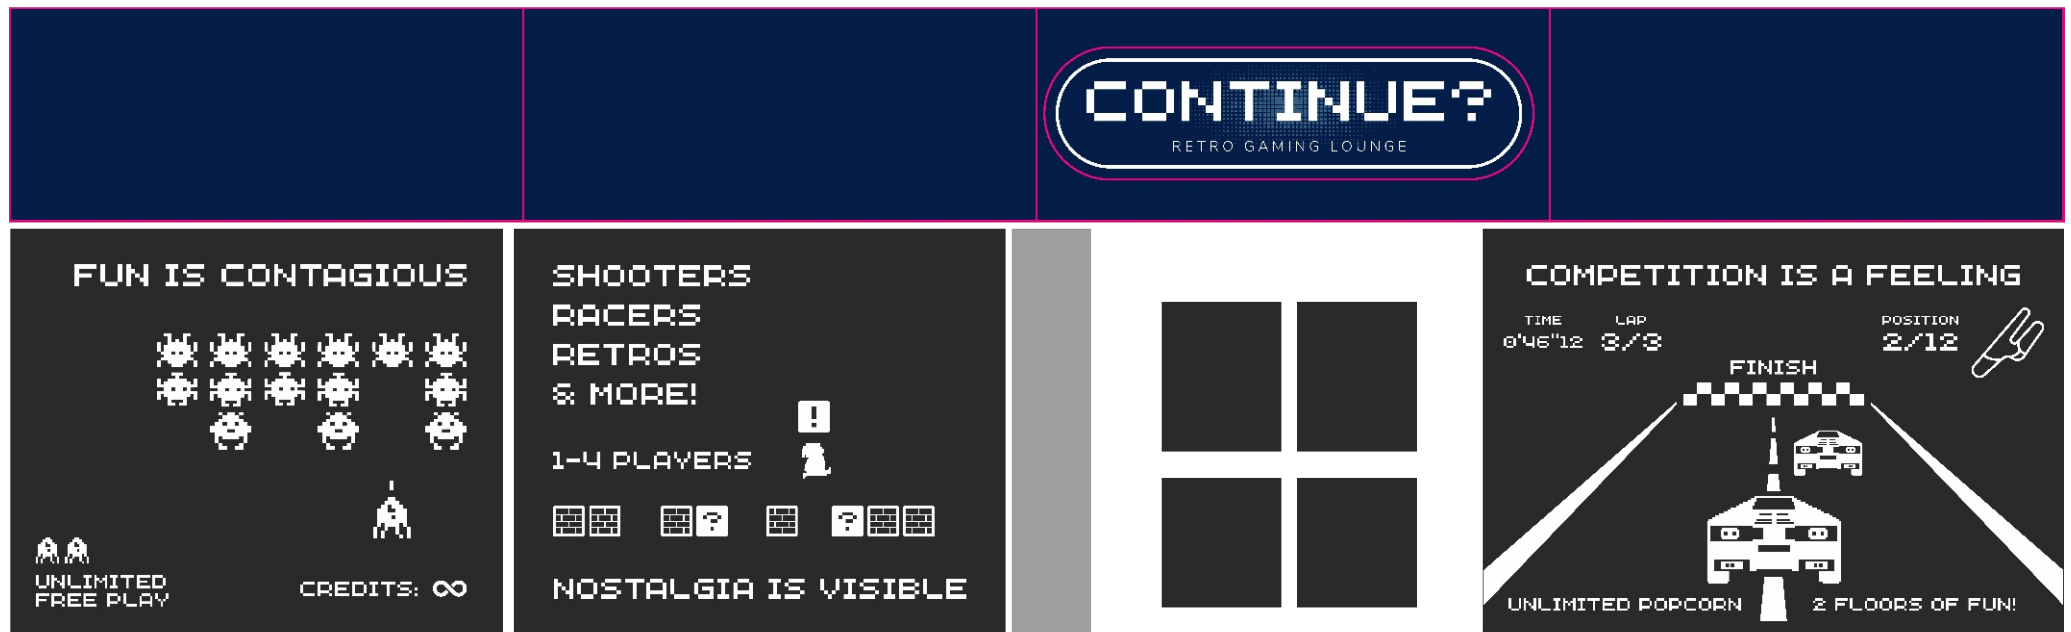

Continue Arcades Ltd

BLACK BACKGROUND COLOUR SHOWS TRANSPARENT GLASS

Pink lines are not part of final design, they are to distinguish sign edges only.

Tray signs: 3mm aluminium composite folded panels - **50mm deep returns.**

Tray 1 face
2940mm x 1220mm

Tray 2 face
2940mm x 1220mm

Tray 3 face
2940mm x 1220mm

Signfab sign - 2800mm x 780mm

Tray 4 face
2940mm x 1220mm

Window 1
2810mm x 2310mm

Window 2
2810mm x 2310mm

Window 3
3320mm x 2310mm

Window graphics: White reverse cut vinyl applied to the inside of the windows. Black = Transparent glass