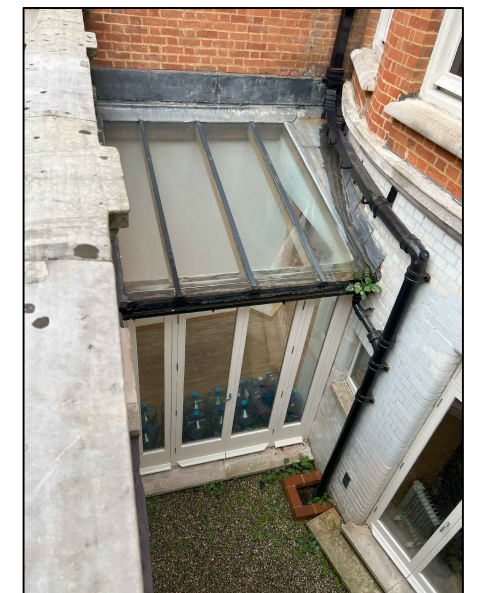

Ground Floor Plan 47 Mews

Ground Floor Plan 47 Berkeley Square

Basement Floor Plan 47 Mews

Lower Ground Floor Plan 47 Berkeley Square

Existing Glazing

The Safra Bank 47 Berkeley Square, London W1J 5AU		Job No. 23_061	Rev.
Existing Circulation		Dwg No. AL(01)20	
Date September 2023	Drawn	Scale 1:200 @ A3	
		Architects · Town planners Environmental & Urban design	
<small>Unit 1A, Compass Business Park, Pacific Road, Cardiff, CF24 5HL</small>		<small>www.c-jarchitects.co.uk tel: 029 20452100</small>	