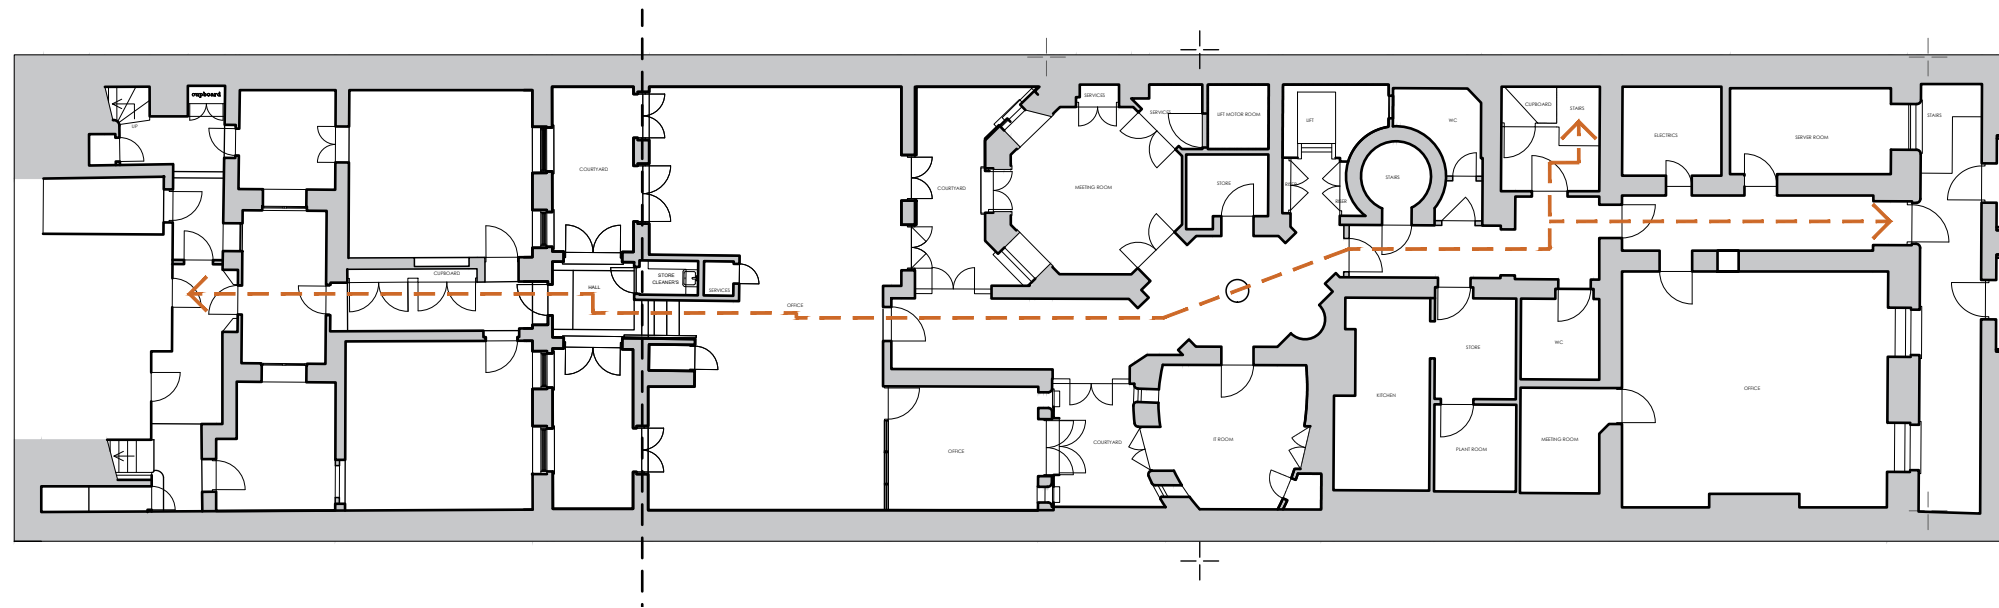

Ground Floor Plan 47 Mews

Ground Floor Plan 47 Berkeley Square

Basement Floor Plan 47 Mews

Lower Ground Floor Plan 47 Berkeley Square

Existing Glazing

The Safra Bank 47 Berkeley Square, London W1J 5AU		Job No. 23_061	Rev.
Existing Circulation		Dwg No. AL(01)20	
Date September 2023	Drawn	Scale 1:200 @ A3	
		Architects · Town planners Environmental & Urban design	
<small>Unit 1A, Compass Business Park, Pacific Road, Cardiff, CF24 5HL</small>		<small>www.c-jarchitects.co.uk tel: 029 20452100</small>	