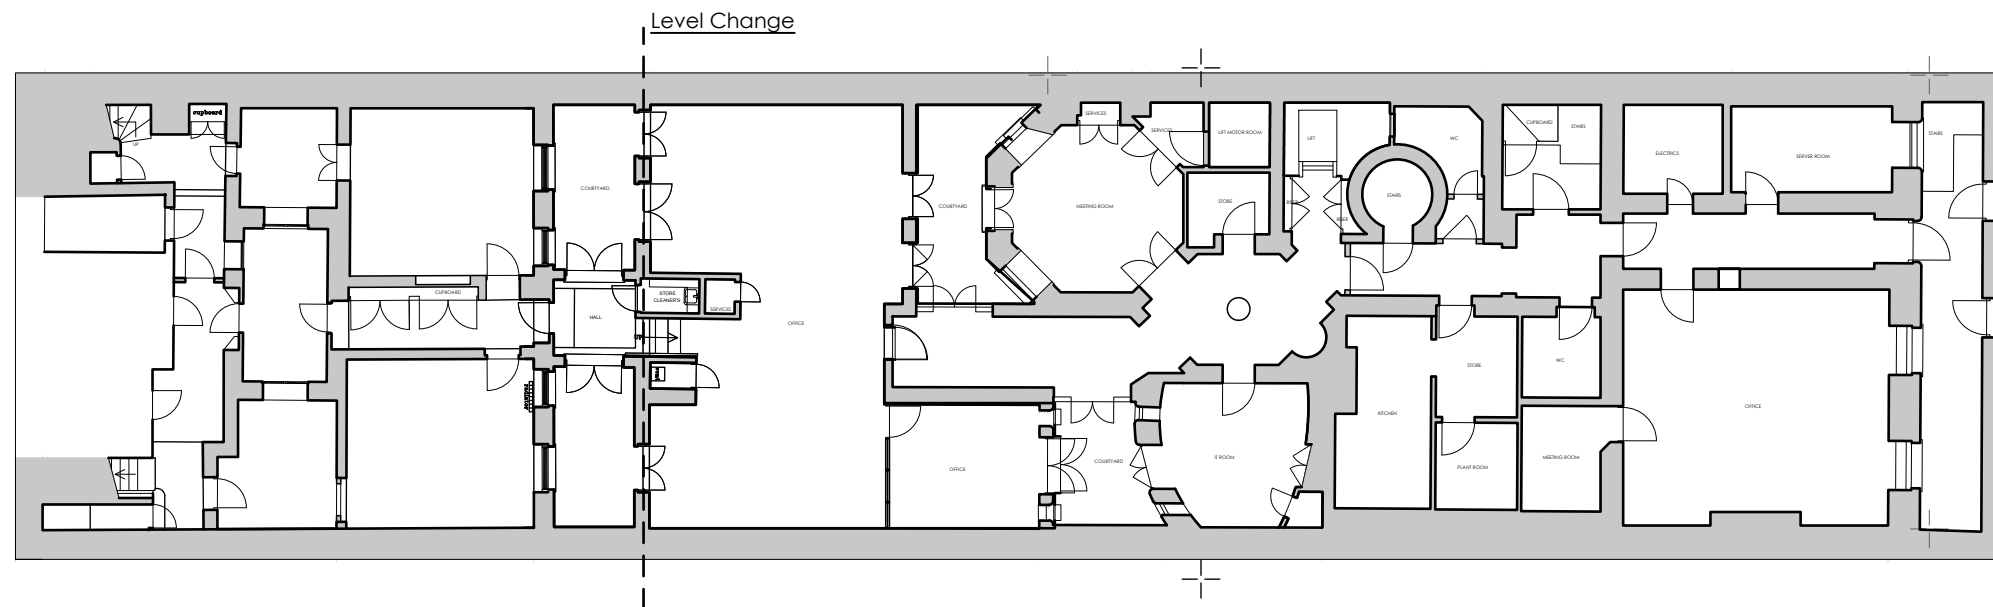

Lower Ground Floor Plan 47 Mews

Basement Floor Plan 47 Mews

Lower Ground Floor Plan 47 Berkeley Square

Scale 1:200

The Safra Bank 47 Berkeley Square, London W1J 5AU		Job No. 23_061	Rev.
Existing Floor Plans Sheet 1/3		Dwg No. AL(01)01	
Date September 2023	Drawn	Scale 1:200 @ A3	
 C² Architects		Town planners Environmental & Urban design	
<small>Unit 1A, Compass Business Park, Pacific Road, Cardiff, CF24 5HL</small>		<small>www.c2architects.co.uk tel: 029 20452100</small>	