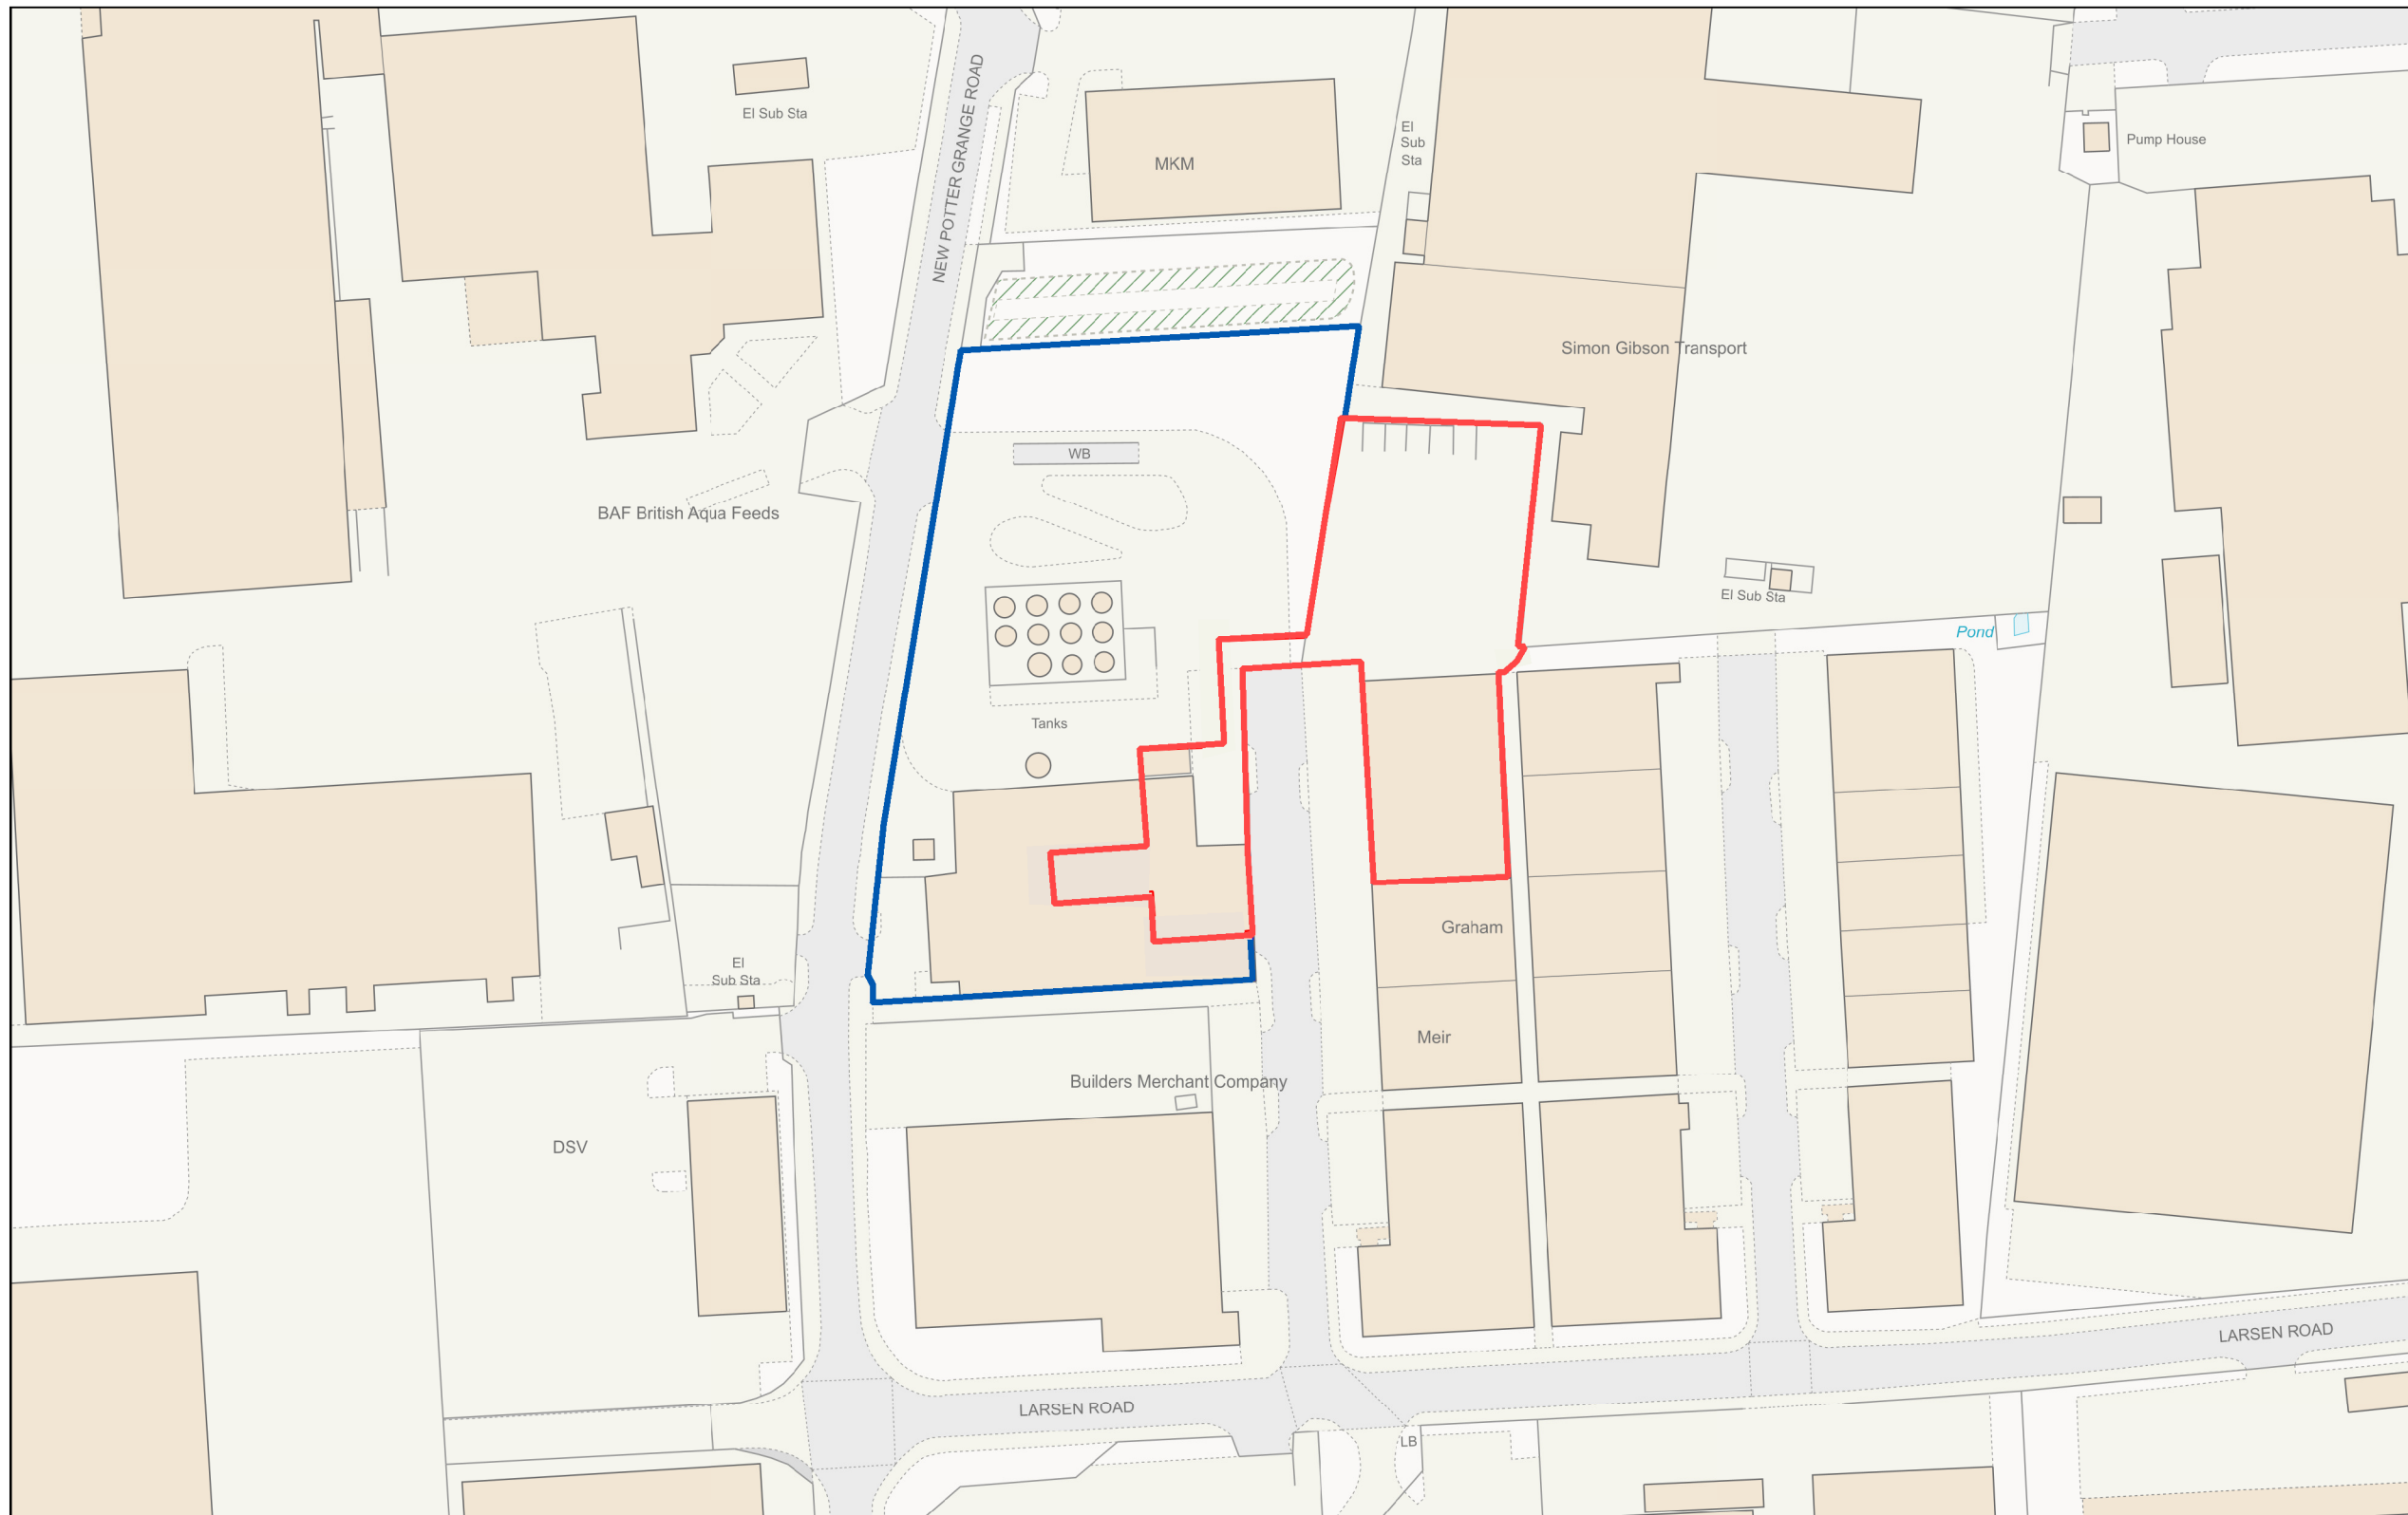

**Location Plan**

Site Address: **Kemira Chemicals Uk Ltd, Kemira Chemicals Uk Ltd, M62 Trading Estate, New Potter Grange Road, Goole, DN14 6BZ**

Date Produced: **26-Mar-2024**

Scale: **1:1250 @A3**

Planning Portal Reference: **PP-12654722v5**