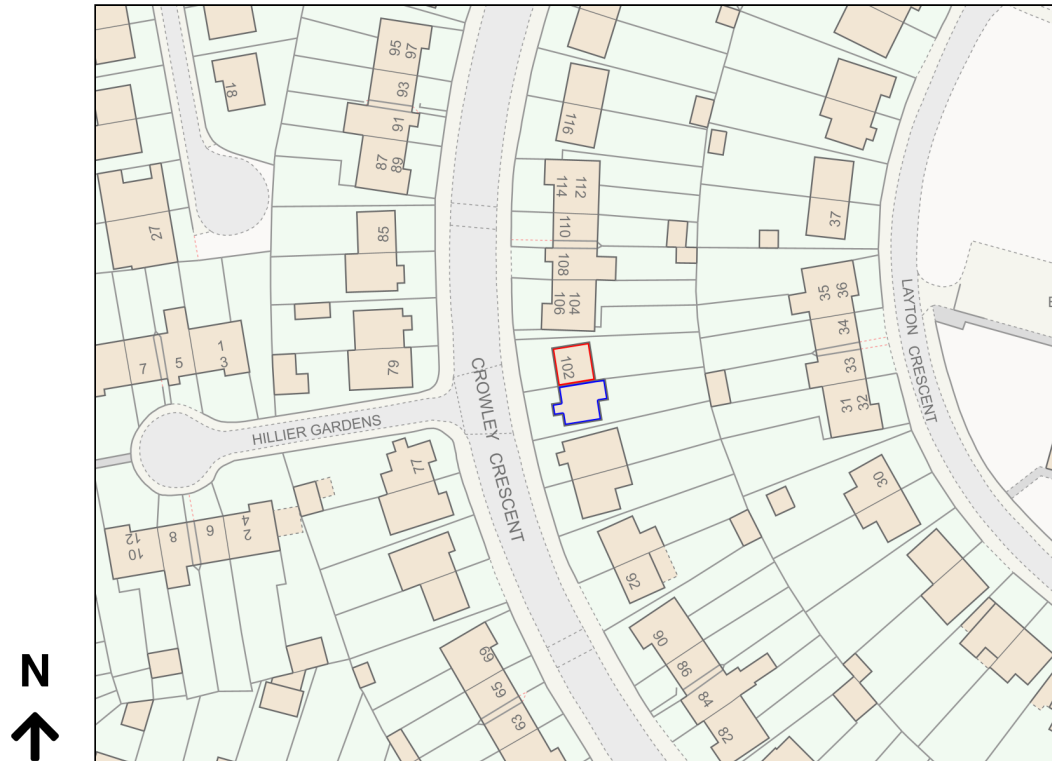

Location Plan

Site Address: 102, Crowley Crescent, Croydon, CR0 4ED

Date Produced: 12-Feb-2024

Scale: 1:1250 @A4

Planning Portal Reference: PP-12790192v1