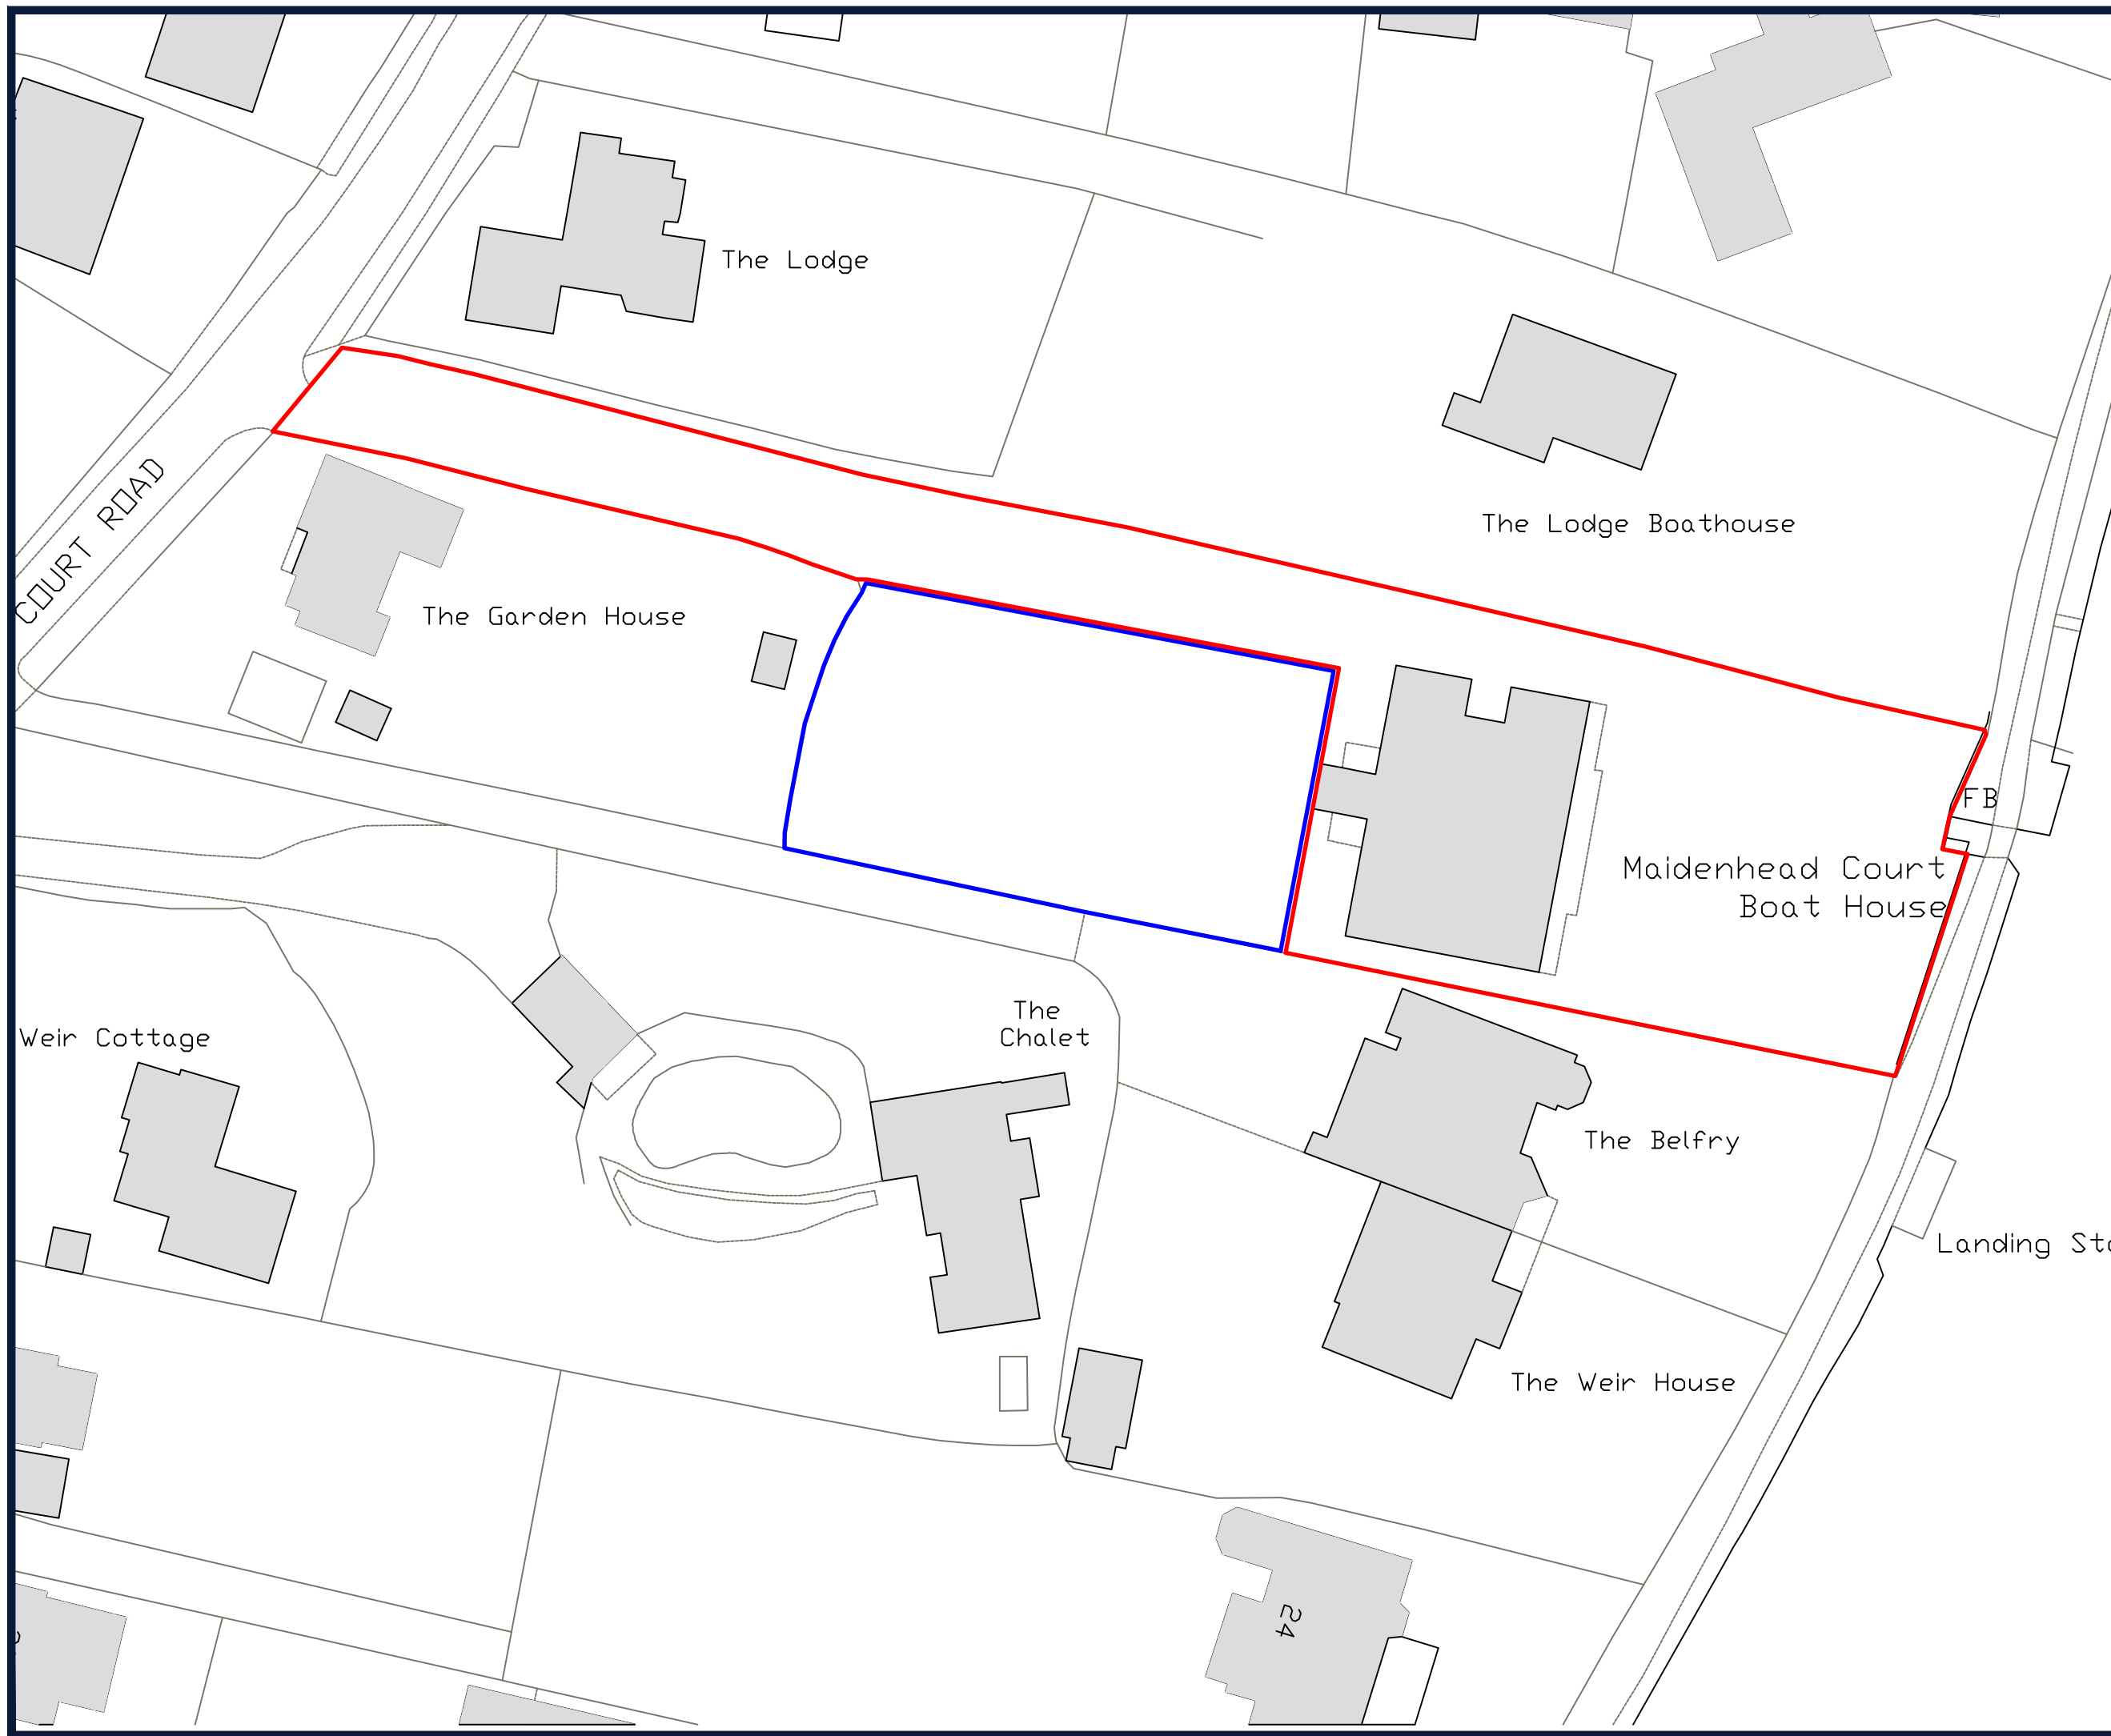

Rev	Date	Note
P1	17.01.23	Planning Issue

Drawing Title

Block Plan

Project Drawing Number

Maidenhead Court Boathouse
Court Road, Maidenhead
SL6 8LQ **MDH001-004**

Status Drawing Revision

For Planning P1

Scale Origination Date

1:500 @ A3 27-10-2022