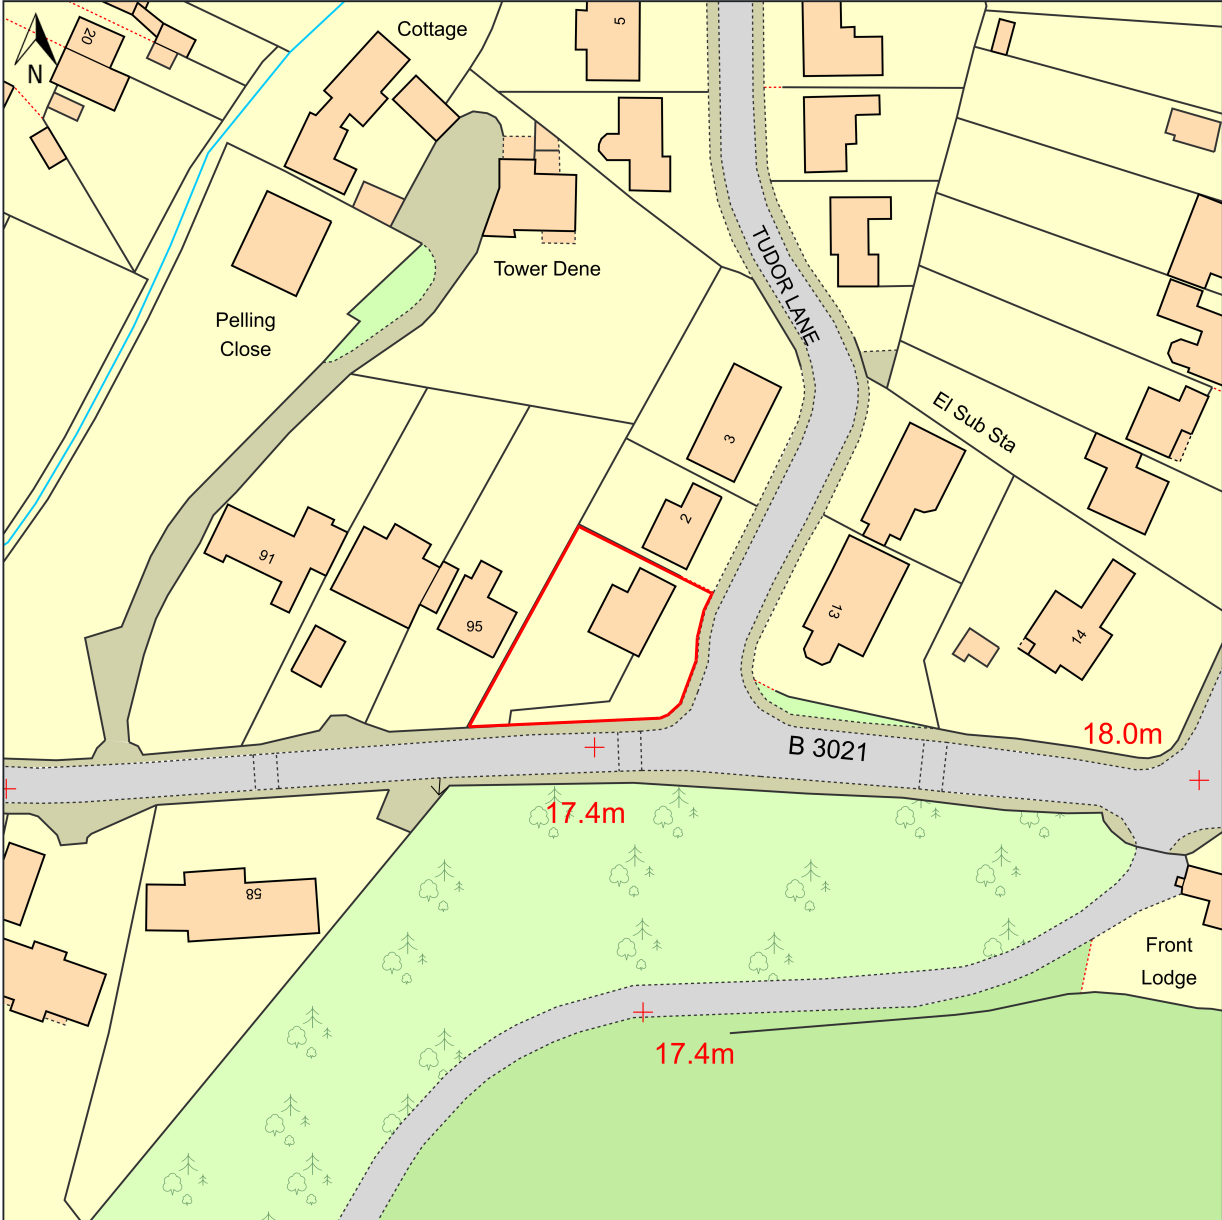

1, TUDOR LANE, WINDSOR, WINDSOR AND MAIDENHEAD, SL4 2LF

© Crown copyright and database rights, 2024. Ordnance Survey
0100031673 Created using Plans by Emapsite

Scale: 1:1250

Paper Size: A4

Notes: