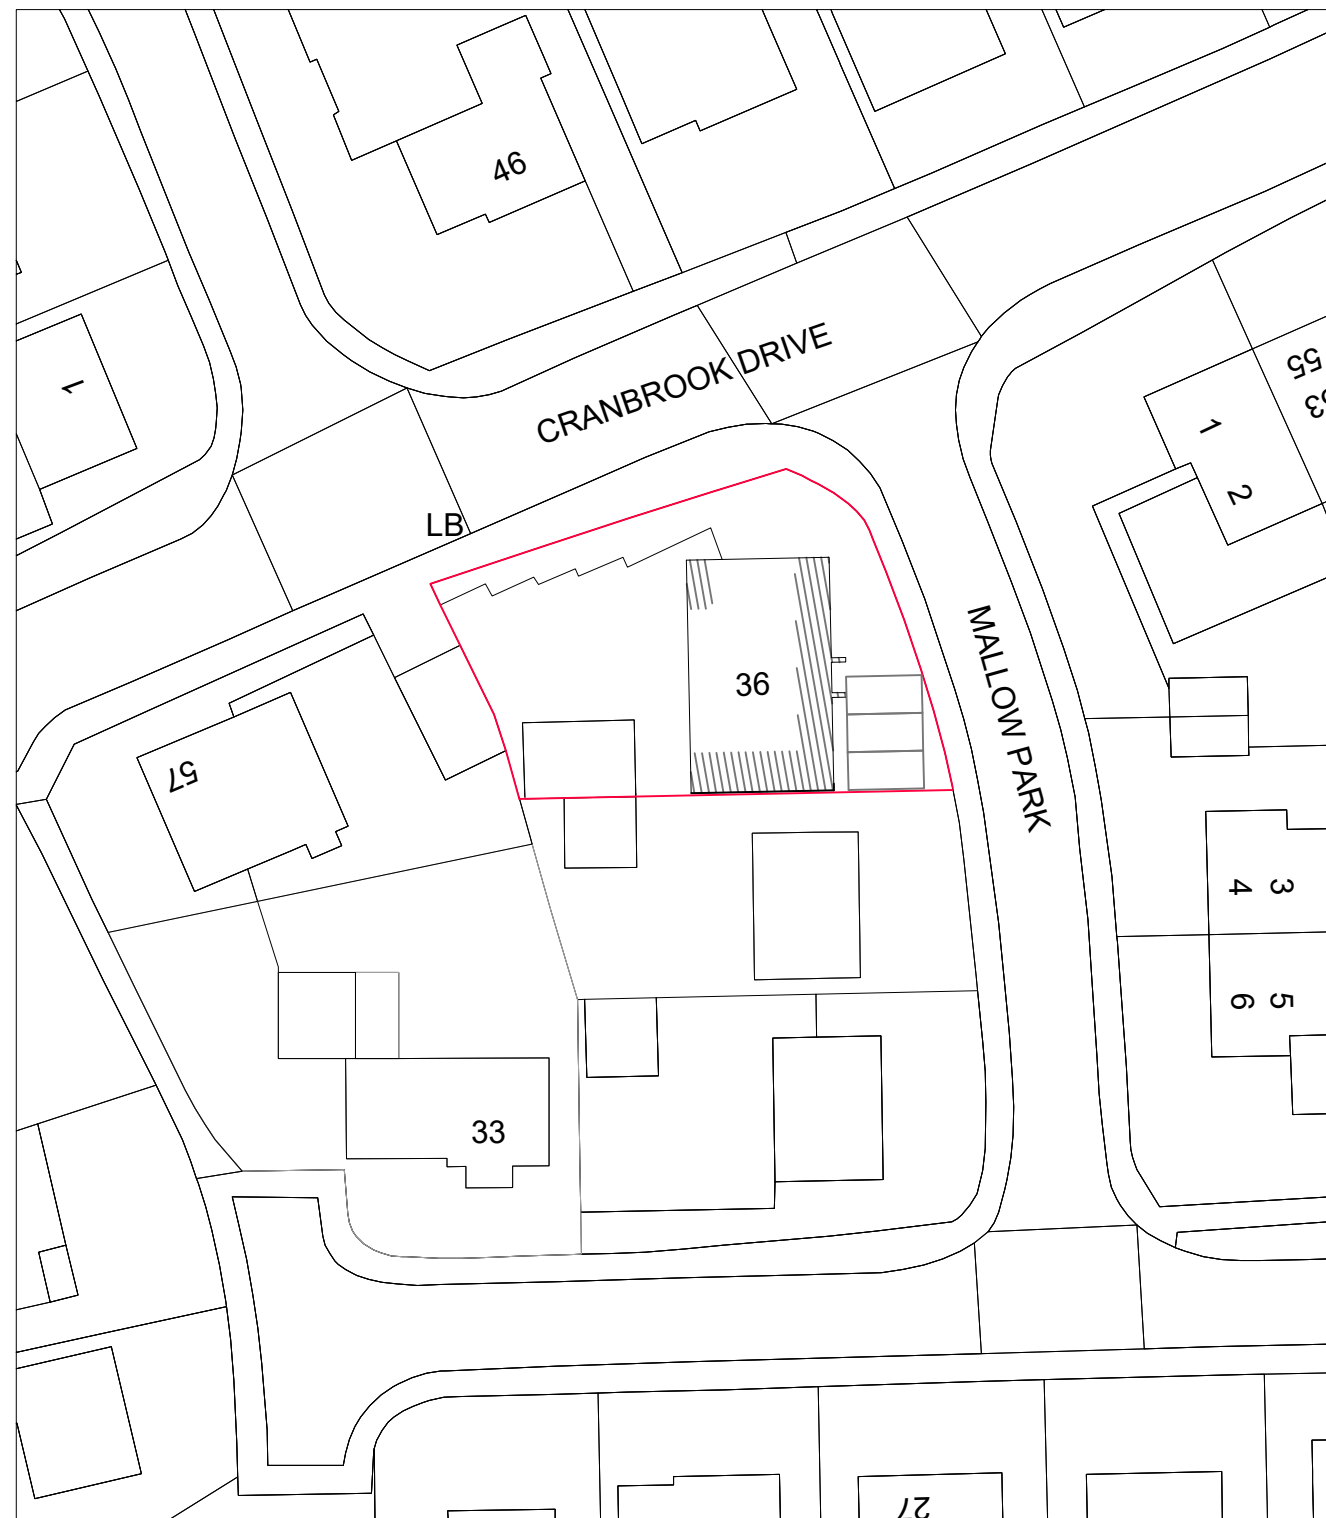

LOCATION PLAN
SCALE 1:1250

BLOCK PLAN
SCALE 1:500

PROJECT	36 MALLOW PARK MAIDENHEAD SL6 6SQ	DRAWING TITLE LOCATION & BLOCK PLAN	CREATIVE DESIGN AND STRUCTURE	HENSON HOUSE NEWTOWN ROAD HENLEY-ON-THAMES RG9 1HG Tel 01491 411922	DRAWING NO.	11423-05
	DRAWN: NJ				SCALE: AS STATED	DATE: APRIL 24