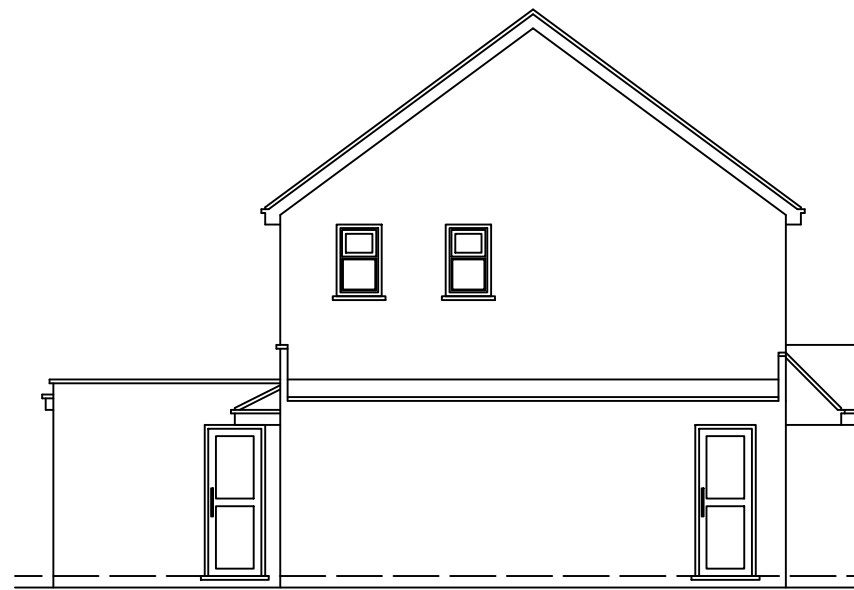

**20 Milton Road Horton**

DRAWN BY:	P.S.
DATE:	27/03/2024
SCALE:	1:100@A3
FILENAME:	240017

DRAWING TITLE: EXISTING PLANS	
DRAWING NUMBER:	MR-02

ArchDezine Limited  
archdeziner7@gmail.com

EXISTING FRONT ELEVATION

EXISTING SIDE-1 ELEVATION

EXISTING REAR ELEVATION

EXISTING SIDE-2 ELEVATION

PROJECT:

PROPOSED FIRST FLOOR SIDE EXTENSION

20 Milton Road  
**Horton**

DRAWN BY:

P.S.

DATE:

27/03/2024

SCALE:

1:100@A3

FILENAME:

240017

DRAWING TITLE:

EXISTING ELEVATIONS

DRAWN BY:	P.S.
DATE:	01/04/2024
SCALE:	1:100@A3
FILENAME:	240017

DRAWING TITLE:	
PROPOSED PLANS	
DRAWING NUMBER:	MR-04

ArchDezine Limited  
archdeziner7@gmail.com

PROPOSED FRONT ELEVATION

PROPOSED SIDE-1 ELEVATION