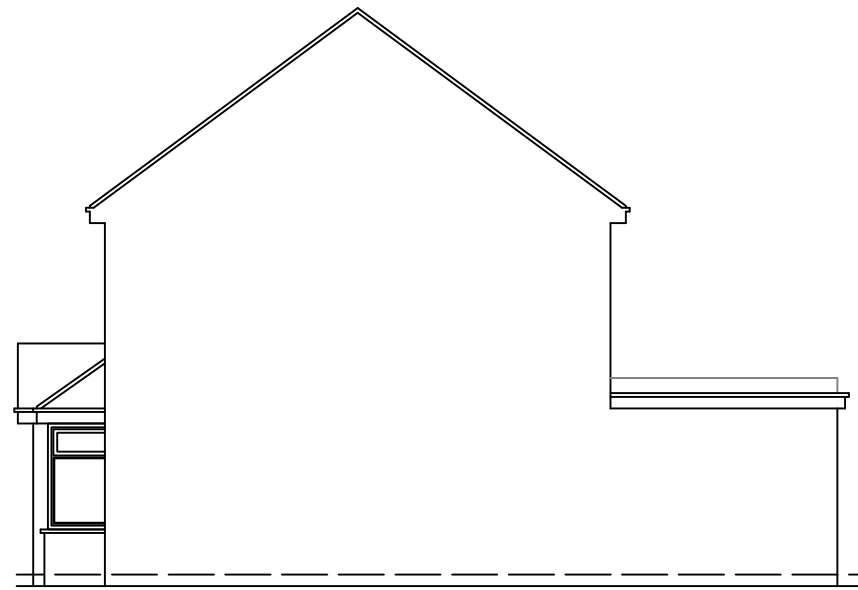

LOCATION PLAN  
SCALE 1:1250@A3

BLOCK PLAN  
SCALE 1:500@A3

PROJECT:  
**PROPOSED FIRST FLOOR SIDE EXTENSION**

**20 Milton Road Horton**

DRAWN BY:	P.S.
DATE:	27/03/2024
SCALE:	AS SHOWN@A3
FILENAME:	240017

**20 Milton Road Horton**

DRAWN BY:	P.S.
DATE:	27/03/2024
SCALE:	1:100@A3
FILENAME:	240017

DRAWING TITLE: EXISTING PLANS	
DRAWING NUMBER:	MR-02

ArchDezine Limited  
archdeziner7@gmail.com

EXISTING FRONT ELEVATION

EXISTING SIDE-1 ELEVATION

EXISTING REAR ELEVATION

EXISTING SIDE-2 ELEVATION

PROJECT:

PROPOSED FIRST FLOOR SIDE EXTENSION

20 Milton Road  
**Horton**

DRAWN BY:

P.S.

DATE:

27/03/2024

SCALE:

1:100@A3

FILENAME:

240017

DRAWING TITLE:

EXISTING ELEVATIONS