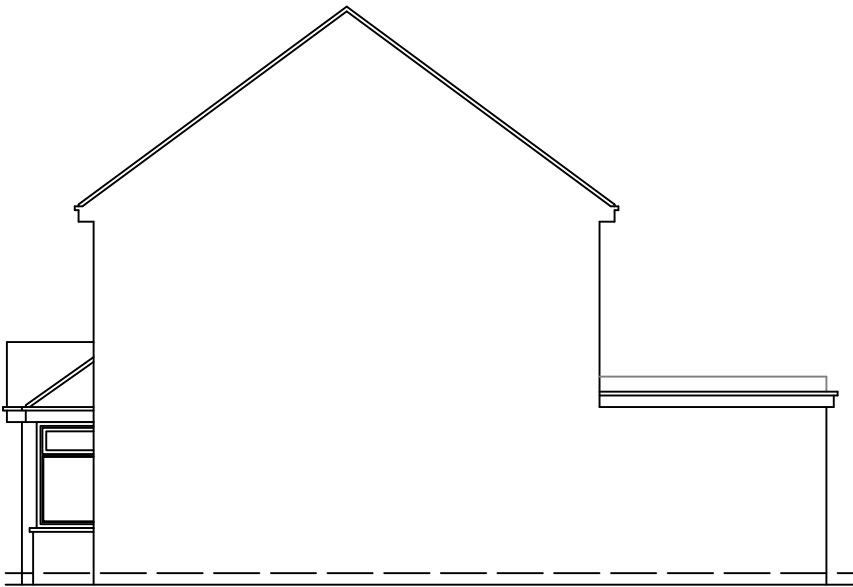

DATE:

27/03/2024

SCALE:

1:100@A3

FILENAME:

240017

DRAWING TITLE:

EXISTING ELEVATIONS

DRAWING NUMBER:

MR-03

ArchDezine Limited  
archdeziner7@gmail.com

PROPOSED GROUND FLOOR PLAN

PROPOSED FIRST FLOOR PLAN

PROPOSED ROOF PLAN

PROJECT:  
**PROPOSED FIRST FLOOR SIDE EXTENSION**

**20 Milton Road Horton**

DRAWN BY:	P.S.
DATE:	01/04/2024
SCALE:	1:100@A3
FILENAME:	240017

DRAWING TITLE:	
PROPOSED PLANS	
DRAWING NUMBER:	MR-04

ArchDezine Limited  
archdeziner7@gmail.com

PROPOSED FRONT ELEVATION

PROPOSED SIDE-1 ELEVATION