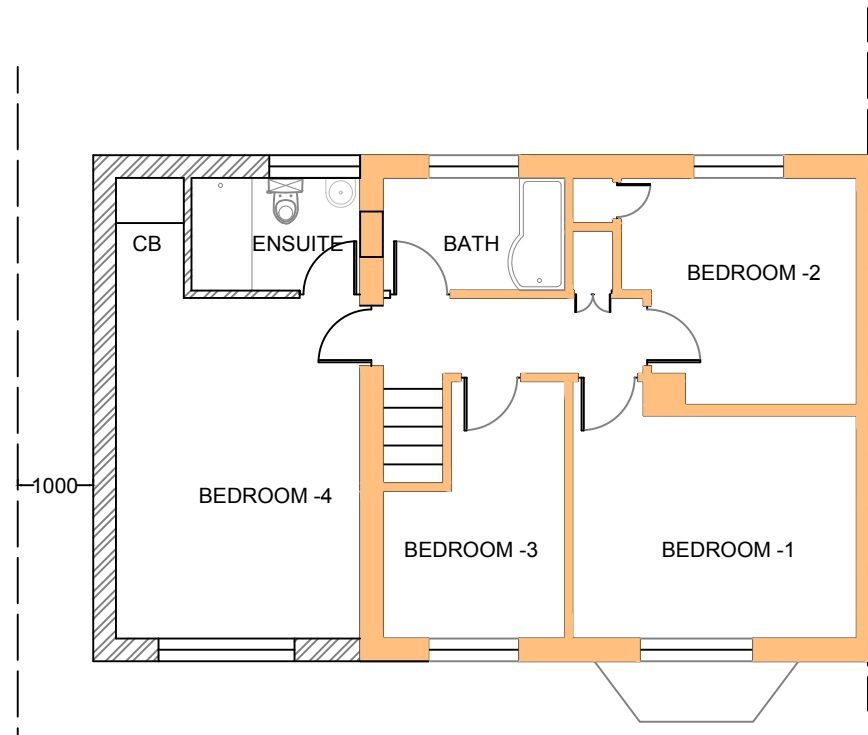

EXISTING SIDE-1 ELEVATION

EXISTING REAR ELEVATION

EXISTING SIDE-2 ELEVATION

PROJECT:

PROPOSED FIRST FLOOR SIDE EXTENSION

20 Milton Road  
**Horton**

DRAWN BY:

P.S.

DATE:

27/03/2024

SCALE:

1:100@A3

FILENAME:

240017

DRAWING TITLE:

EXISTING ELEVATIONS

DRAWING NUMBER:

MR-03

ArchDezine Limited  
archdeziner7@gmail.com

PROPOSED GROUND FLOOR PLAN

PROPOSED FIRST FLOOR PLAN

PROPOSED ROOF PLAN

PROJECT:  
**PROPOSED FIRST FLOOR SIDE EXTENSION**

**20 Milton Road Horton**

DRAWN BY:	P.S.
DATE:	01/04/2024
SCALE:	1:100@A3
FILENAME:	240017

DRAWING TITLE:	
PROPOSED PLANS	
DRAWING NUMBER:	MR-04

ArchDezine Limited  
archdeziner7@gmail.com

PROPOSED FRONT ELEVATION

PROPOSED SIDE-1 ELEVATION