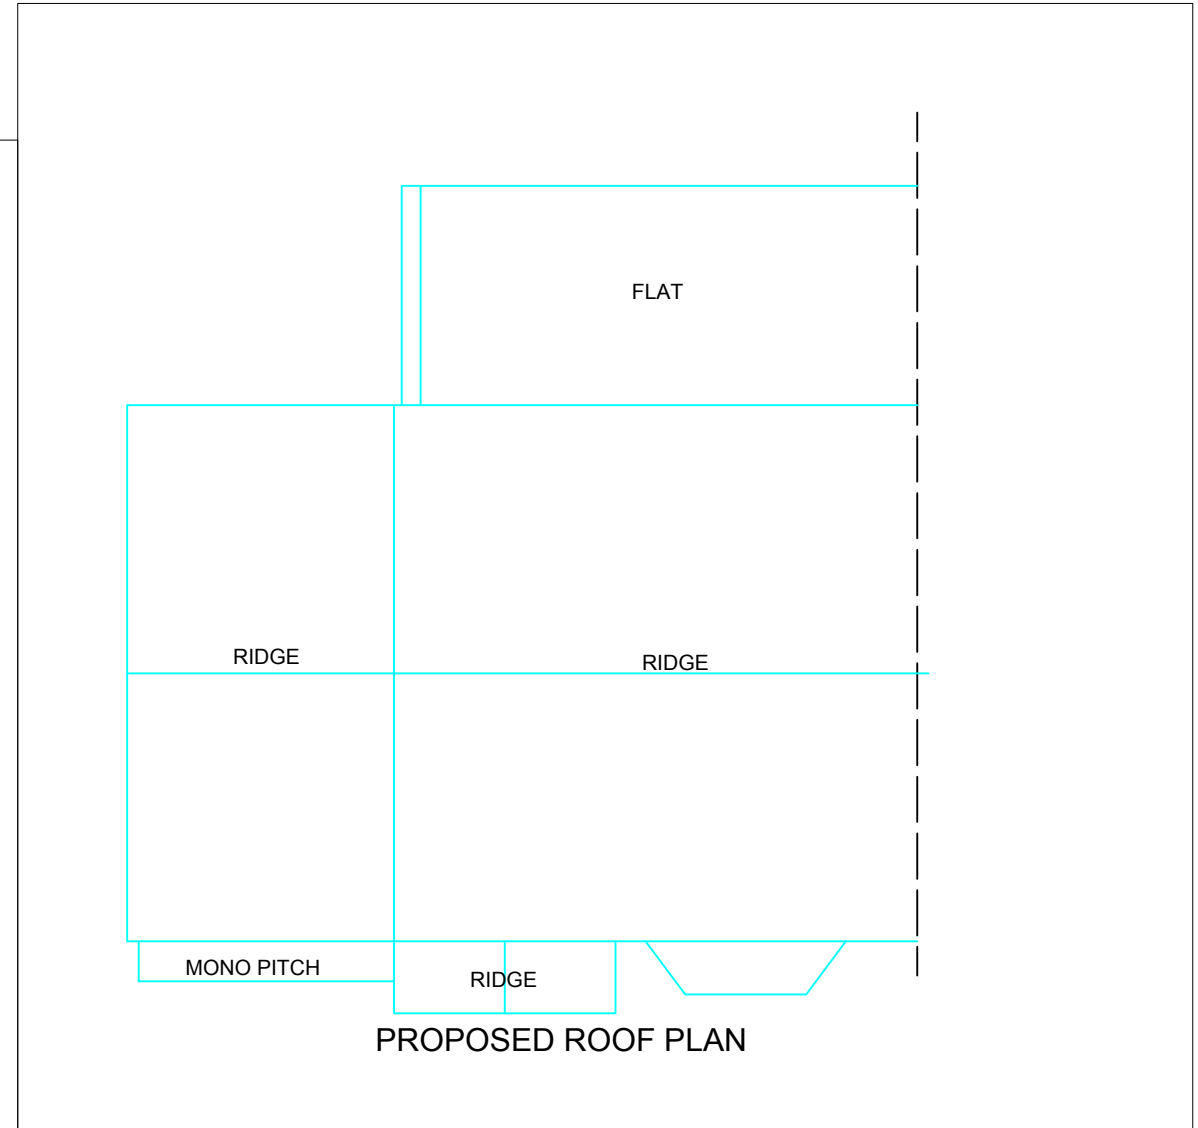

EXISTING SIDE-1 ELEVATION

EXISTING REAR ELEVATION

EXISTING SIDE-2 ELEVATION

PROJECT:

PROPOSED FIRST FLOOR SIDE EXTENSION

20 Milton Road  
**Horton**

DRAWN BY:

P.S.

DRAWING NUMBER:

MR-03

ArchDezine Limited  
archdeziner7@gmail.com

PROPOSED GROUND FLOOR PLAN

PROPOSED FIRST FLOOR PLAN

PROPOSED ROOF PLAN

PROJECT:  
**PROPOSED FIRST FLOOR SIDE EXTENSION**

**20 Milton Road Horton**

DRAWN BY:	P.S.
DATE:	01/04/2024
SCALE:	1:100@A3
FILENAME:	240017

DRAWING TITLE:	
PROPOSED PLANS	
DRAWING NUMBER:	MR-04

ArchDezine Limited  
archdeziner7@gmail.com

PROPOSED FRONT ELEVATION

PROPOSED SIDE-1 ELEVATION

PROPOSED REAR ELEVATION

PROPOSED SIDE-2 ELEVATION

PROJECT:  
**PROPOSED FIRST FLOOR SIDE EXTENSION**

**20 Milton Road Horton**

DRAWN BY:	P.S.
DATE:	01/04/2024
SCALE:	1:100@A3
FILENAME:	240017

DRAWING TITLE: PROPOSED ELEVATIONS	
DRAWING NUMBER:	MR-05