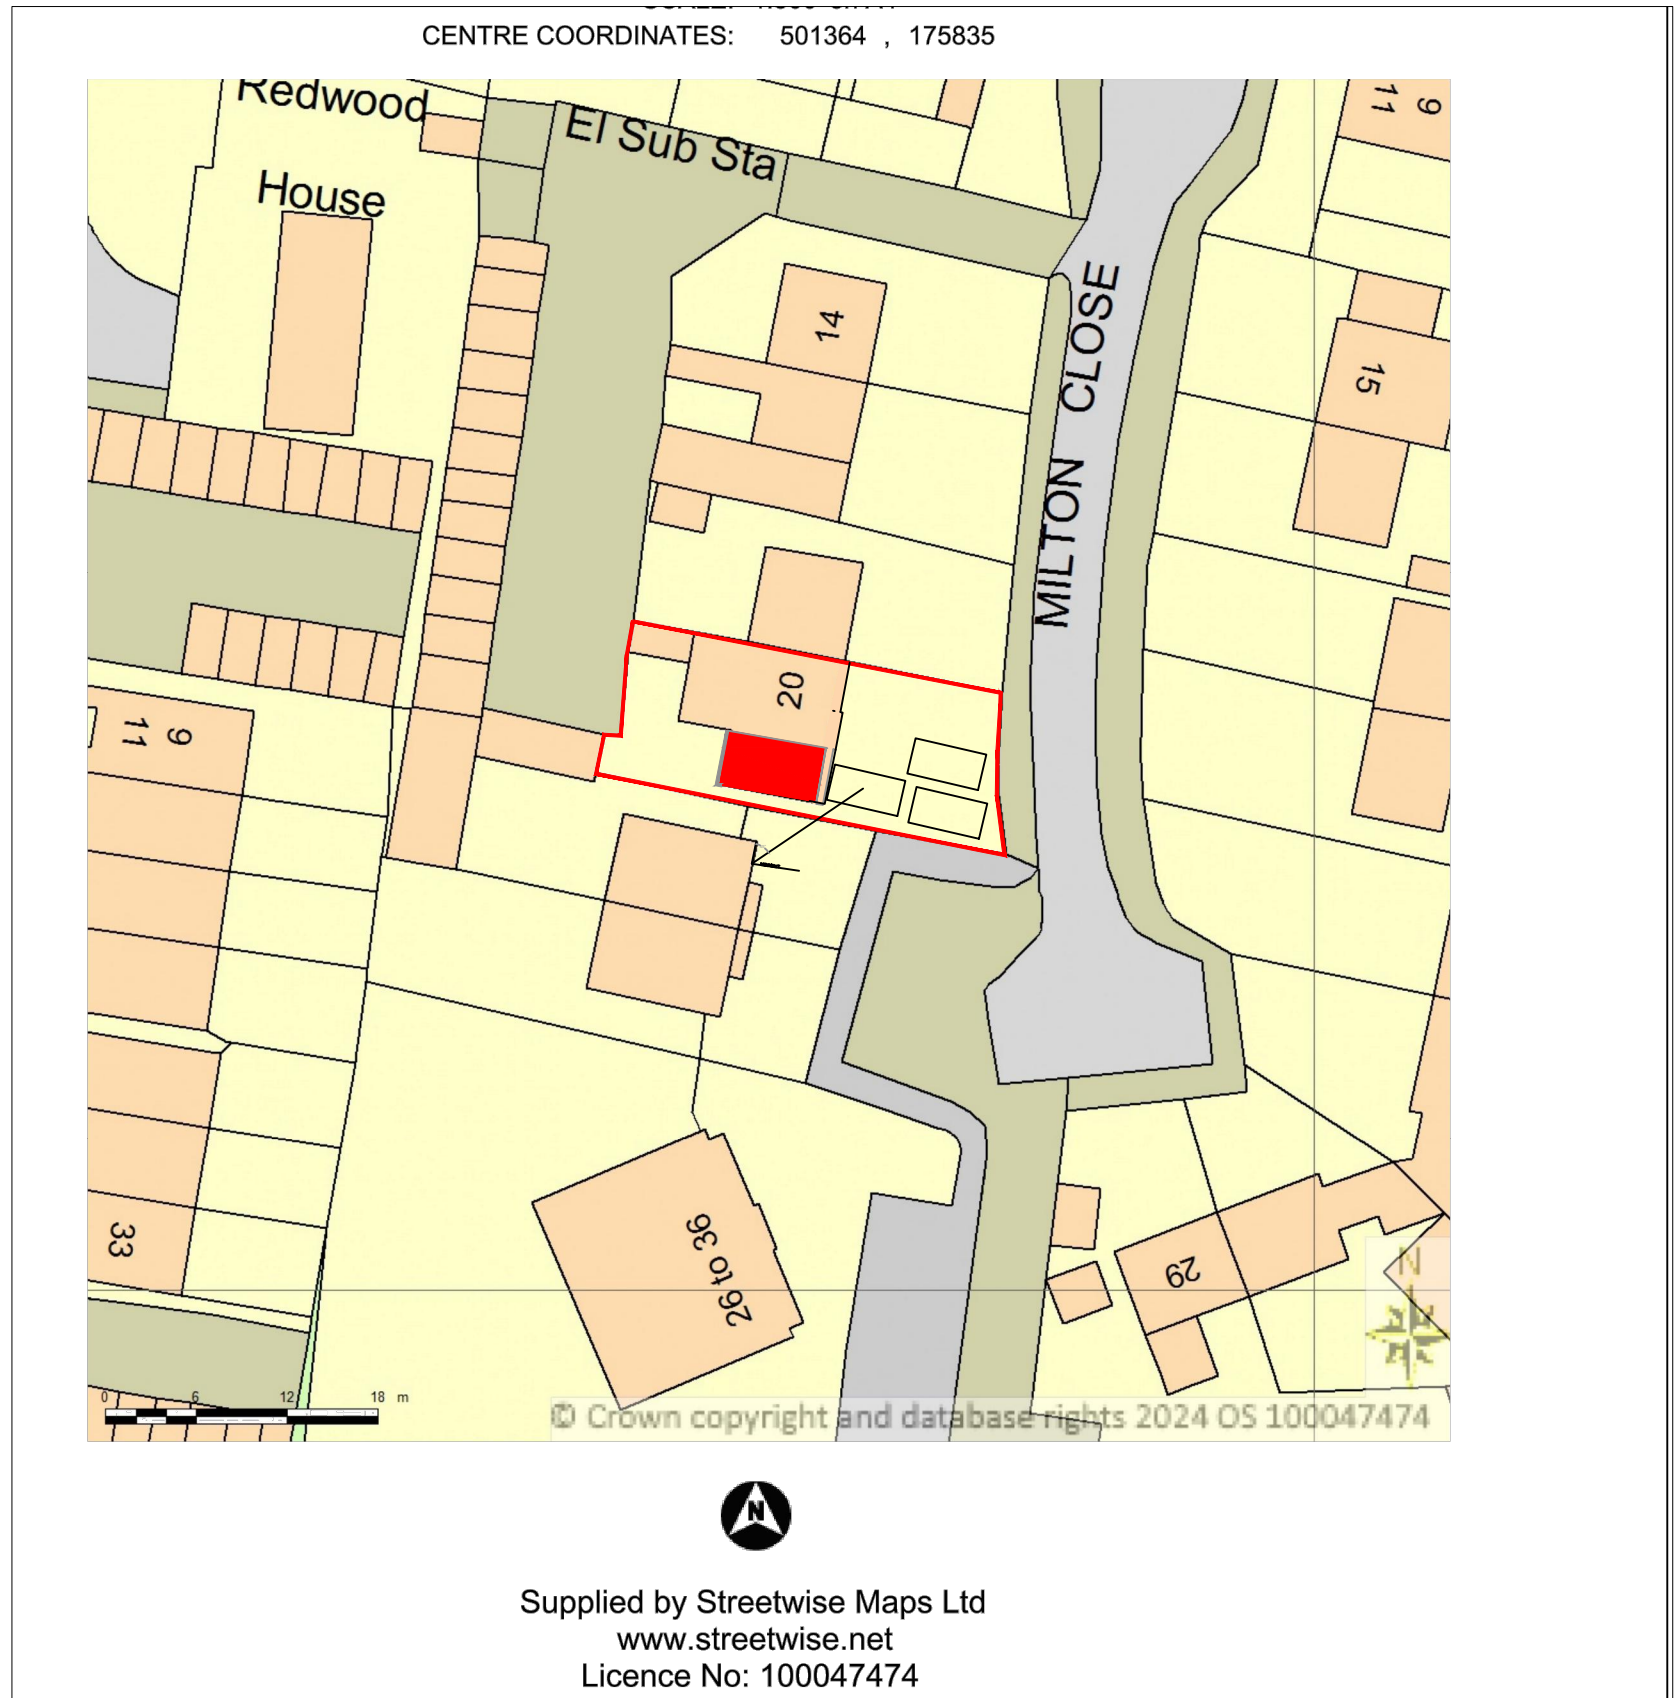

LOCATION PLAN  
SCALE 1:1250@A3

BLOCK PLAN  
SCALE 1:500@A3

PROJECT:  
**PROPOSED FIRST FLOOR SIDE EXTENSION**

**20 Milton Road Horton**

DRAWN BY:	P.S.
DATE:	27/03/2024
SCALE:	AS SHOWN@A3
FILENAME:	240017

DRAWING TITLE: LOCATION AND BLOCK PLAN	
DRAWING NUMBER:	MR-01

ArchDezine Limited  
archdeziner7@gmail.com

EXISTING GROUND FLOOR PLAN

EXISTING FIRST FLOOR PLAN

EXISTING ROOF PLAN

PROJECT:  
**PROPOSED FIRST FLOOR SIDE EXTENSION**

**20 Milton Road Horton**

DRAWN BY:	P.S.
DATE:	27/03/2024
SCALE:	1:100@A3
FILENAME:	240017

DRAWING TITLE: EXISTING PLANS	
DRAWING NUMBER:	MR-02

ArchDezine Limited  
archdeziner7@gmail.com

EXISTING FRONT ELEVATION

EXISTING SIDE-1 ELEVATION

EXISTING REAR ELEVATION

EXISTING SIDE-2 ELEVATION

PROJECT:

PROPOSED FIRST FLOOR SIDE EXTENSION

20 Milton Road  
**Horton**

DRAWN BY:

P.S.