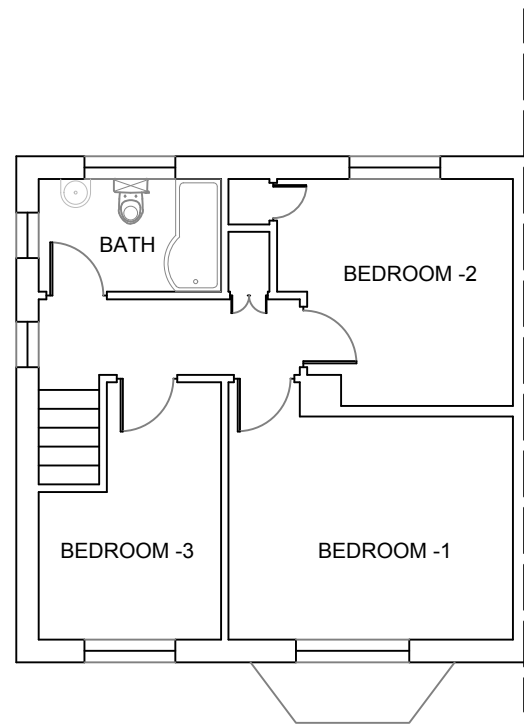

LOCATION PLAN  
SCALE 1:1250@A3

BLOCK PLAN  
SCALE 1:500@A3

PROJECT:  
**PROPOSED FIRST FLOOR SIDE EXTENSION**

**20 Milton Road Horton**

DRAWN BY:	P.S.
DATE:	27/03/2024
SCALE:	AS SHOWN@A3
FILENAME:	240017

DRAWING TITLE: LOCATION AND BLOCK PLAN	
DRAWING NUMBER:	MR-01

ArchDezine Limited  
archdeziner7@gmail.com

EXISTING GROUND FLOOR PLAN

EXISTING FIRST FLOOR PLAN

EXISTING ROOF PLAN

PROJECT:  
**PROPOSED FIRST FLOOR SIDE EXTENSION**

**20 Milton Road Horton**

DRAWN BY:	P.S.
DATE:	27/03/2024
SCALE:	1:100@A3
FILENAME:	240017

DRAWING TITLE: EXISTING PLANS	
DRAWING NUMBER:	MR-02

ArchDezine Limited  
archdeziner7@gmail.com

EXISTING FRONT ELEVATION

DRAWN BY:	P.S.
DATE:	01/04/2024
SCALE:	1:100@A3
FILENAME:	240017

DRAWING TITLE:	
PROPOSED PLANS	
DRAWING NUMBER:	MR-04

ArchDezine Limited  
archdeziner7@gmail.com

PROPOSED FRONT ELEVATION

PROPOSED SIDE-1 ELEVATION