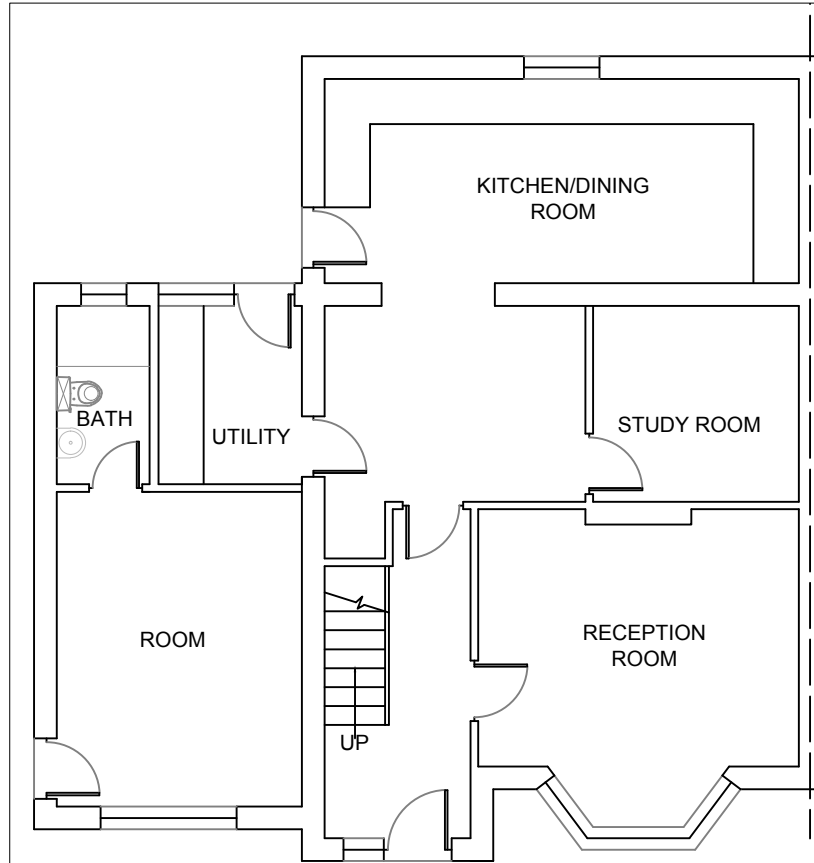

EXISTING SIDE-1 ELEVATION

EXISTING REAR ELEVATION

EXISTING SIDE-2 ELEVATION

PROJECT:

PROPOSED FIRST FLOOR SIDE EXTENSION

20 Milton Road  
**Horton**

DRAWN BY:

P.S.

DATE:

27/03/2024

SCALE:

1:100@A3

FILENAME:

240017

DRAWING TITLE:

EXISTING ELEVATIONS

DRAWING NUMBER:

MR-03

ArchDezine Limited  
archdeziner7@gmail.com

PROPOSED GROUND FLOOR PLAN

PROPOSED FIRST FLOOR PLAN

PROPOSED ROOF PLAN

PROJECT:  
**PROPOSED FIRST FLOOR SIDE EXTENSION**

**20 Milton Road Horton**

DRAWN BY:	P.S.
DATE:	01/04/2024
SCALE:	1:100@A3
FILENAME:	240017

DRAWING TITLE:	
PROPOSED PLANS	
DRAWING NUMBER:	MR-04

ArchDezine Limited  
archdeziner7@gmail.com

PROPOSED FRONT ELEVATION

PROPOSED SIDE-1 ELEVATION