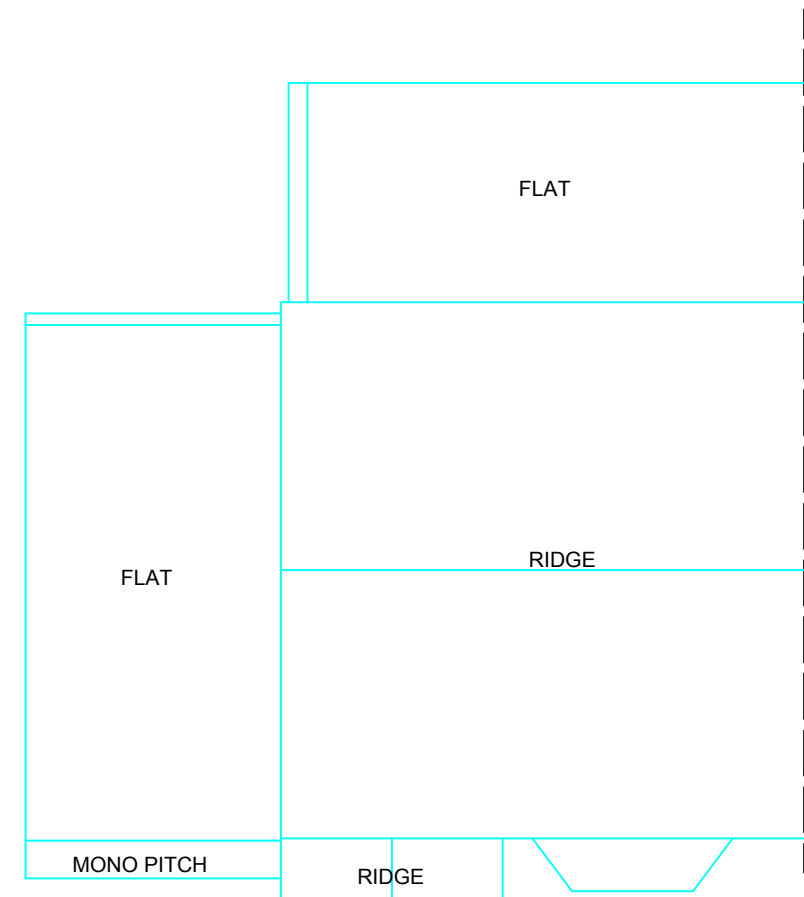

LOCATION PLAN  
SCALE 1:1250@A3

BLOCK PLAN  
SCALE 1:500@A3

PROJECT:  
**PROPOSED FIRST FLOOR SIDE EXTENSION**

**20 Milton Road Horton**

DRAWN BY:	P.S.
DATE:	27/03/2024
SCALE:	AS SHOWN@A3
FILENAME:	240017

DRAWING TITLE: LOCATION AND BLOCK PLAN	
DRAWING NUMBER:	MR-01

ArchDezine Limited  
archdeziner7@gmail.com

EXISTING GROUND FLOOR PLAN

EXISTING FIRST FLOOR PLAN

EXISTING ROOF PLAN

PROJECT:  
**PROPOSED FIRST FLOOR SIDE EXTENSION**

**20 Milton Road Horton**

DRAWN BY:	P.S.
DATE:	27/03/2024
SCALE:	1:100@A3
FILENAME:	240017

DRAWING TITLE: EXISTING PLANS	
DRAWING NUMBER:	MR-02

ArchDezine Limited  
archdeziner7@gmail.com

EXISTING FRONT ELEVATION

EXISTING SIDE-1 ELEVATION

EXISTING REAR ELEVATION

EXISTING SIDE-2 ELEVATION

PROJECT:

PROPOSED FIRST FLOOR SIDE EXTENSION

20 Milton Road  
**Horton**

DRAWN BY:

P.S.