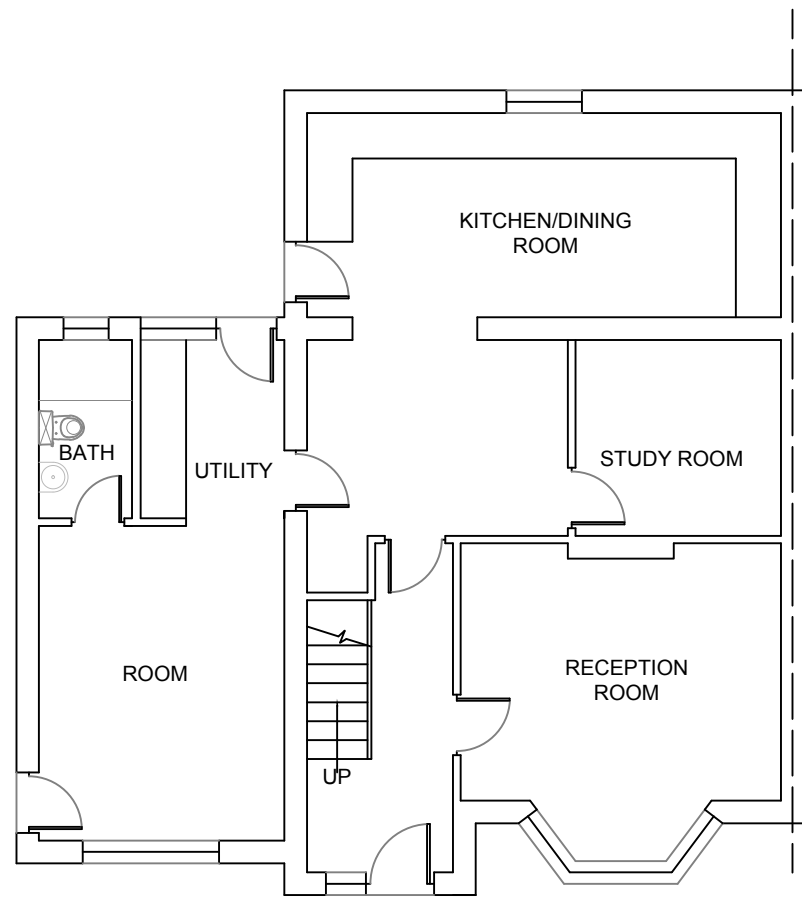

LOCATION PLAN  
SCALE 1:1250@A3

BLOCK PLAN  
SCALE 1:500@A3

PROJECT:  
**PROPOSED FIRST FLOOR SIDE EXTENSION**

**20 Milton Road Horton**

DRAWN BY:	P.S.
DATE:	27/03/2024
SCALE:	AS SHOWN@A3
FILENAME:	240017

DRAWING TITLE: LOCATION AND BLOCK PLAN	
DRAWING NUMBER:	MR-01

ArchDezine Limited  
archdeziner7@gmail.com

EXISTING GROUND FLOOR PLAN

EXISTING FIRST FLOOR PLAN

EXISTING ROOF PLAN

PROJECT:  
**PROPOSED FIRST FLOOR SIDE EXTENSION**

**20 Milton Road Horton**

DRAWN BY:	P.S.
DATE:	27/03/2024
SCALE:	1:100@A3
FILENAME:	240017

DRAWING TITLE: EXISTING PLANS	
DRAWING NUMBER:	MR-02

ArchDezine Limited  
archdeziner7@gmail.com

EXISTING FRONT ELEVATION

EXISTING SIDE-1 ELEVATION

EXISTING REAR ELEVATION

EXISTING SIDE-2 ELEVATION

PROJECT:

PROPOSED FIRST FLOOR SIDE EXTENSION

20 Milton Road  
**Horton**

DRAWN BY:

P.S.