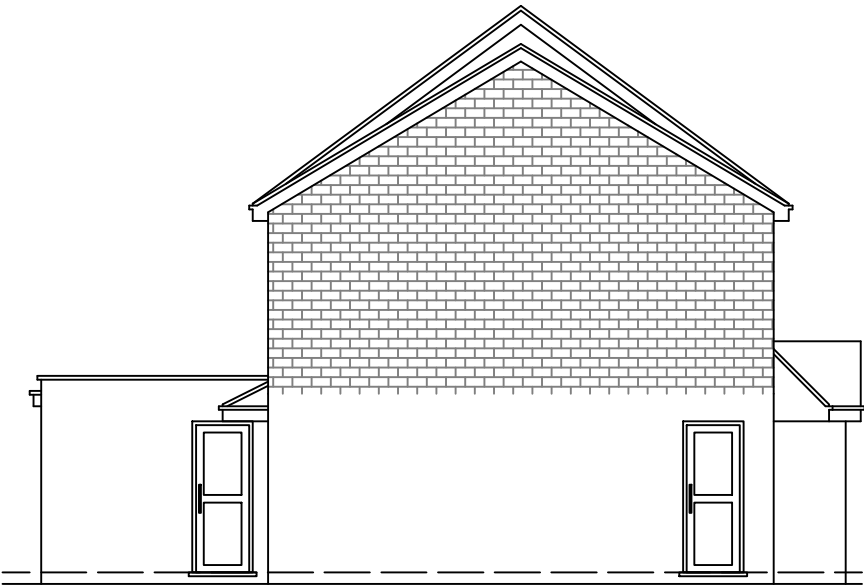

DRAWN BY:	P.S.
DATE:	01/04/2024
SCALE:	1:100@A3
FILENAME:	240017

DRAWING TITLE:	
PROPOSED PLANS	
DRAWING NUMBER:	MR-04

ArchDezine Limited  
archdeziner7@gmail.com

PROPOSED FRONT ELEVATION

PROPOSED SIDE-1 ELEVATION

PROPOSED REAR ELEVATION

PROPOSED SIDE-2 ELEVATION

PROJECT:  
**PROPOSED FIRST FLOOR SIDE EXTENSION**

**20 Milton Road Horton**

DRAWN BY:	P.S.
DATE:	01/04/2024
SCALE:	1:100@A3
FILENAME:	240017

DRAWING TITLE: PROPOSED ELEVATIONS	
DRAWING NUMBER:	MR-05