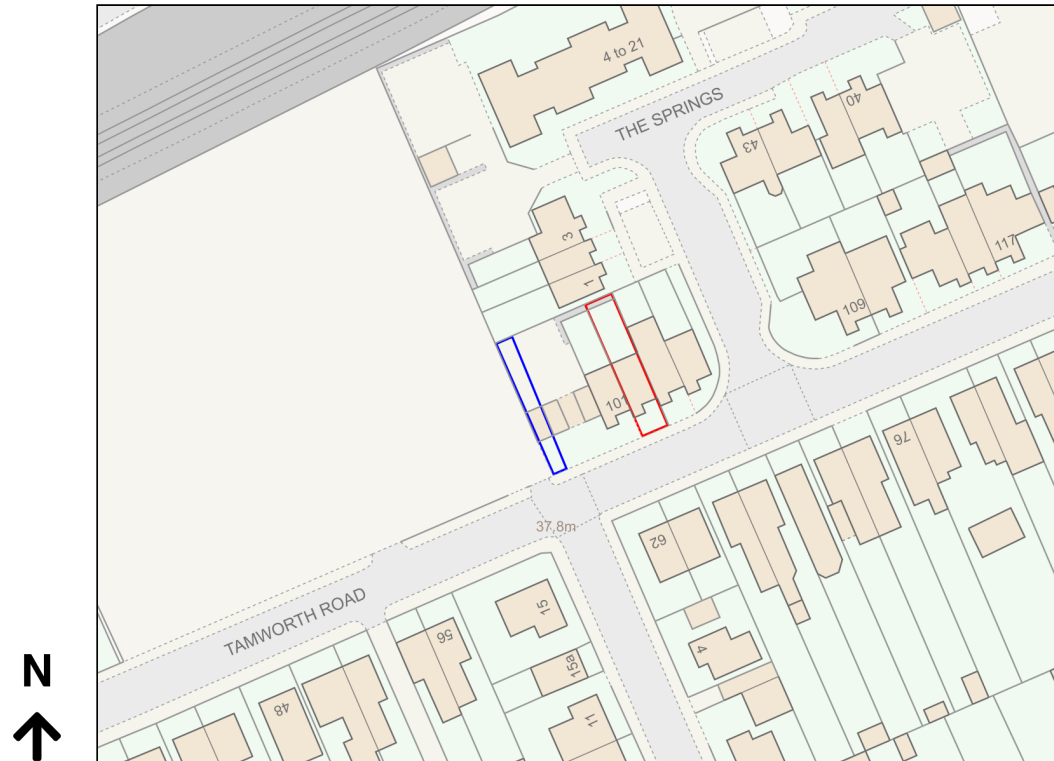

Location Plan

Site Address: 103, Tamworth Road, Hertford, SG13 7DN

Date Produced: 05-Apr-2024

Scale: 1:1250 @A4

Planning Portal Reference: PP-12945994v1