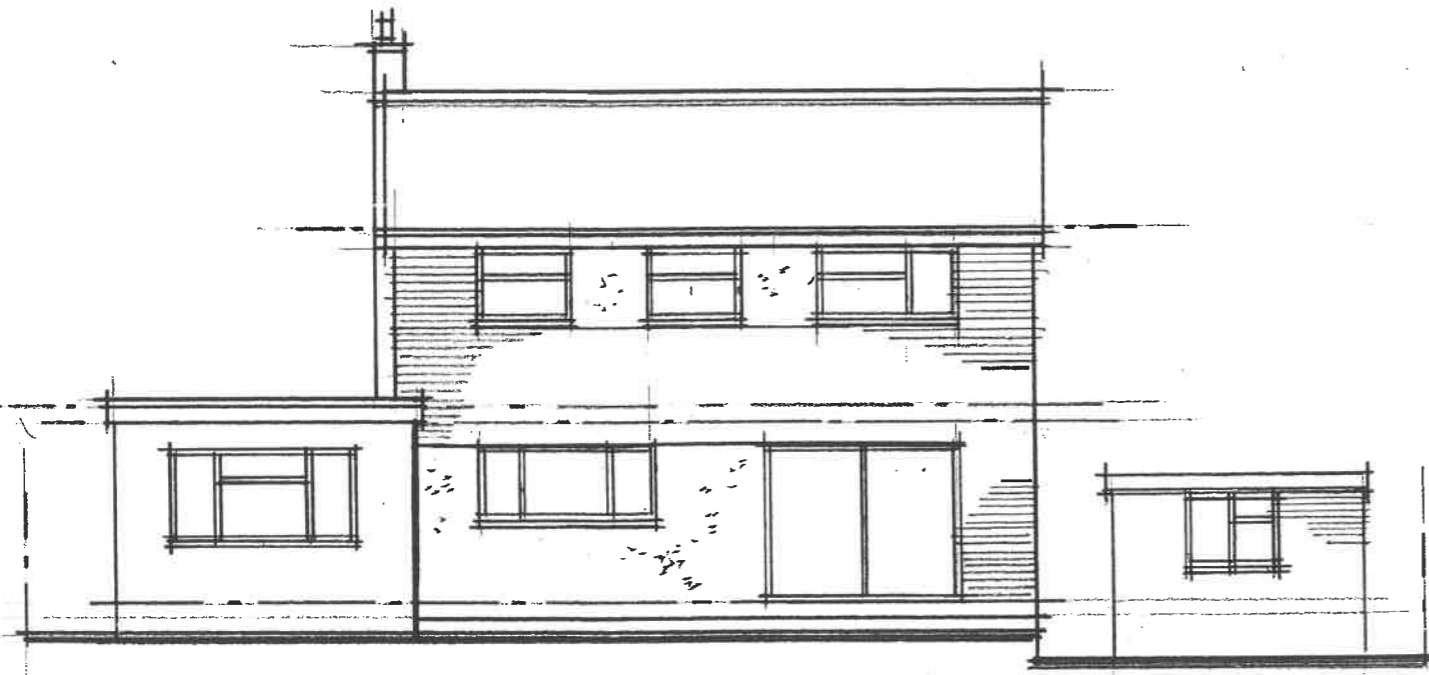

FRONT ELEVATION 1:100

RIGHT SIDE

REAR ELEVATION 1:100

LEFT SIDE

PRINT @ A3 SHEET SIZE

REDRICK

JOB TITLE
HAMPTON GARDENS
SAWBRIDGEWORTH

DRAWING TITLE
EXISTING
ELEVATIONS

REVISIONS

SCALE	DATE	DRAWN
1:100		

DRAWING NO.

JG 0324.02