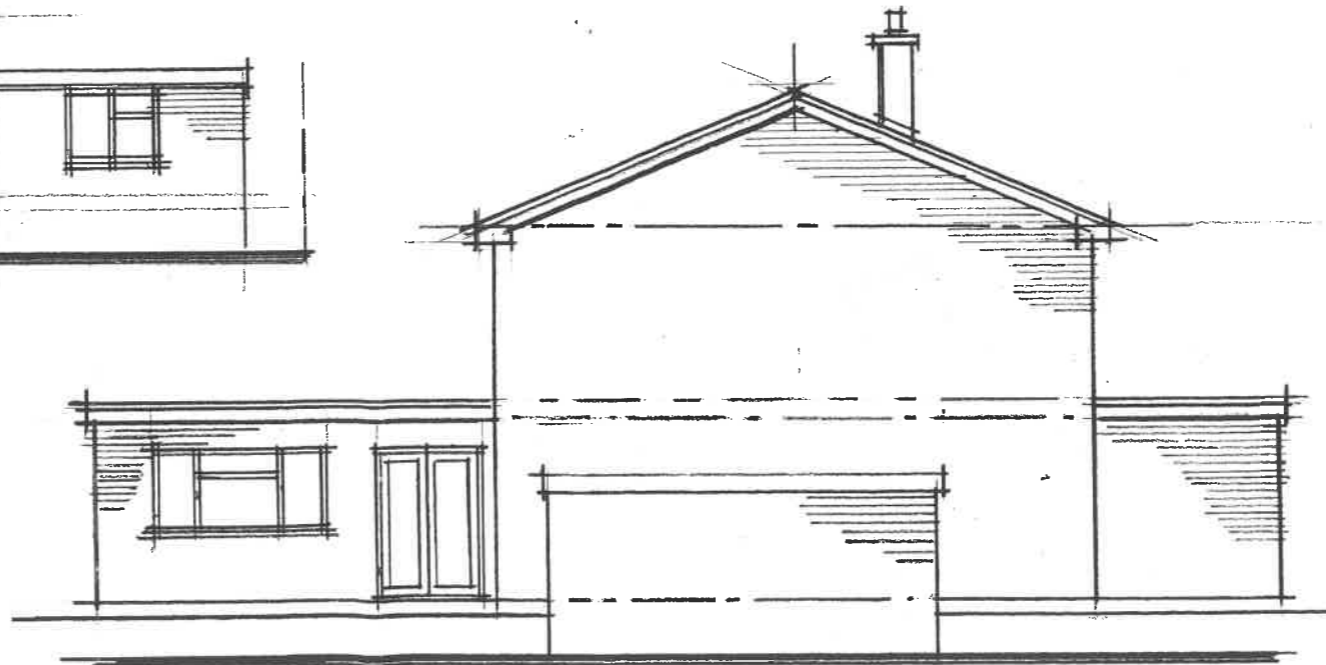

FRONT ELEVATION 1:100

RIGHT SIDE

REAR ELEVATION 1:100

LEFT SIDE

PRINT @ A3 SHEET SIZE

REDRICK

JOB TITLE
HAMPTON GARDENS
SAWBRIDGEWORTH

DRAWING TITLE
EXISTING
ELEVATIONS

REVISIONS

SCALE	DATE	DRAWN
1:100		

DRAWING NO.

JG 0324.02