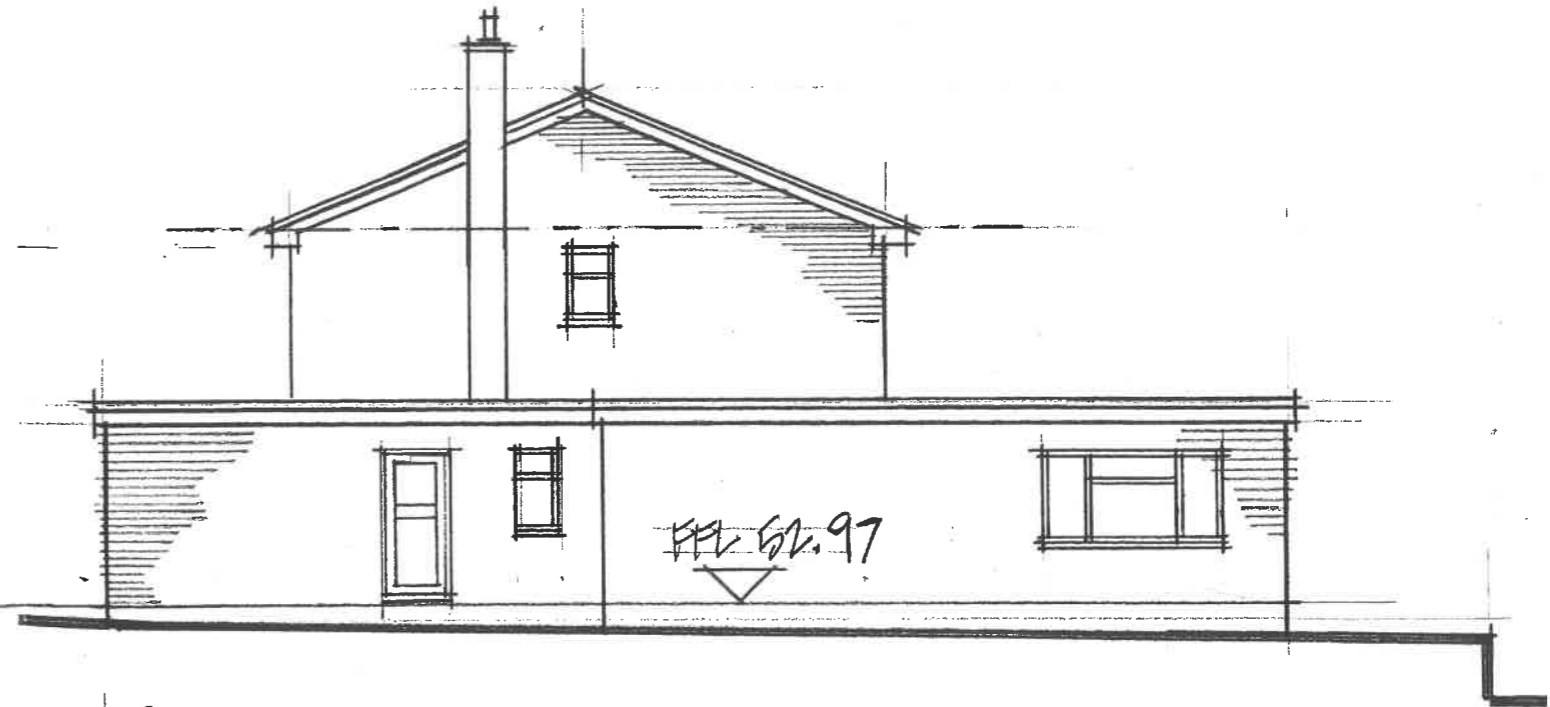

FRONT ELEVATION 1:100

RIGHT SIDE

REAR ELEVATION 1:100

LEFT SIDE

PRINT @ A3 SHEET SIZE

REDRICK

JOB TITLE
HAMPTON GARDENS
SAWBRIDGEWORTH

DRAWING TITLE
EXISTING
ELEVATIONS

REVISIONS

SCALE	DATE	DRAWN
1:100		

DRAWING NO.

JG 0324.02