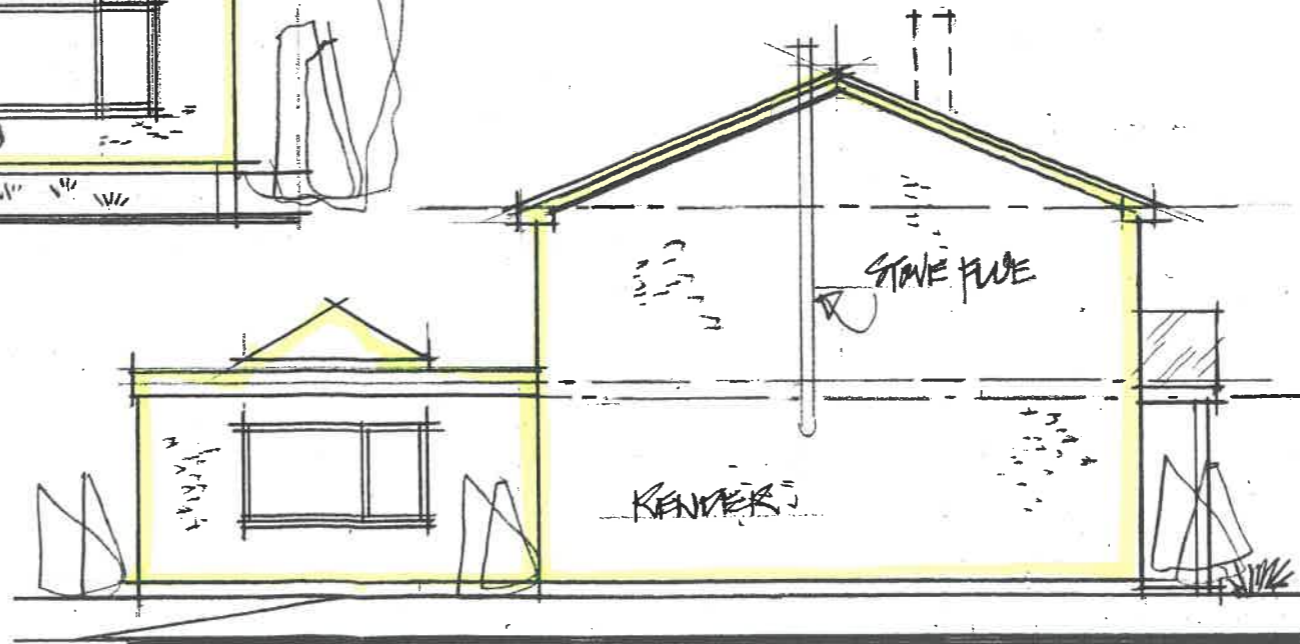

FRONT ELEVATION

RIGHT SIDE

EXISTING ← → EXTENSION

EXISTING ← → EXTENSION
REAR ELEVATION 1:100

LEFT SIDE

PRINT @ A3 SHEET SIZE

REDRICK

JOB TITLE
HAMPTON GARDENS
SARBRIDGEWORTH

DRAWING TITLE
PROPOSED
ELEVATIONS

REVISIONS
A MINOR AMEND 4.4.24

SCALE	DATE	DRAWN
1:100	MARCH 24	

DRAWING NO.
JG 0324.04 A