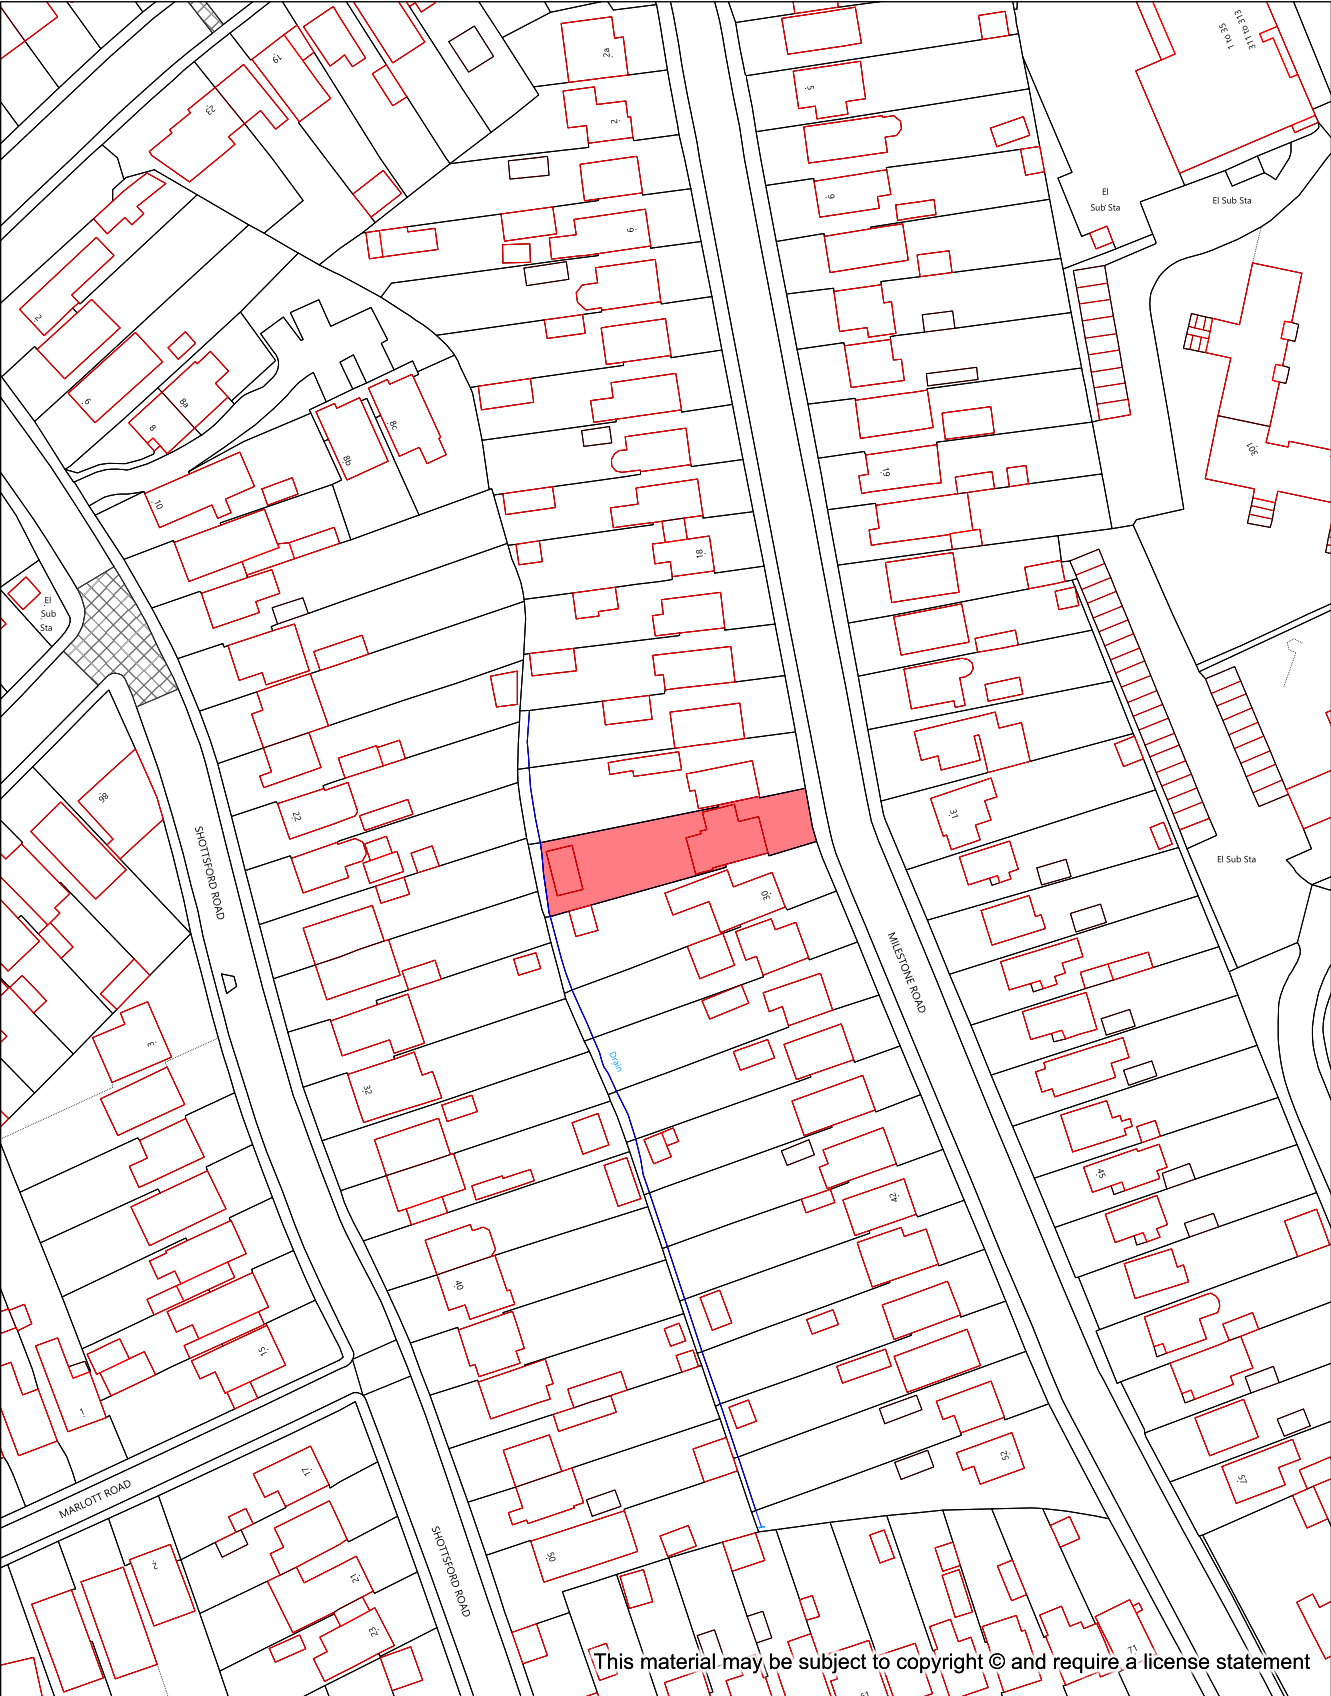

28 Milestone Road

This material may be subject to copyright © and require a license statement