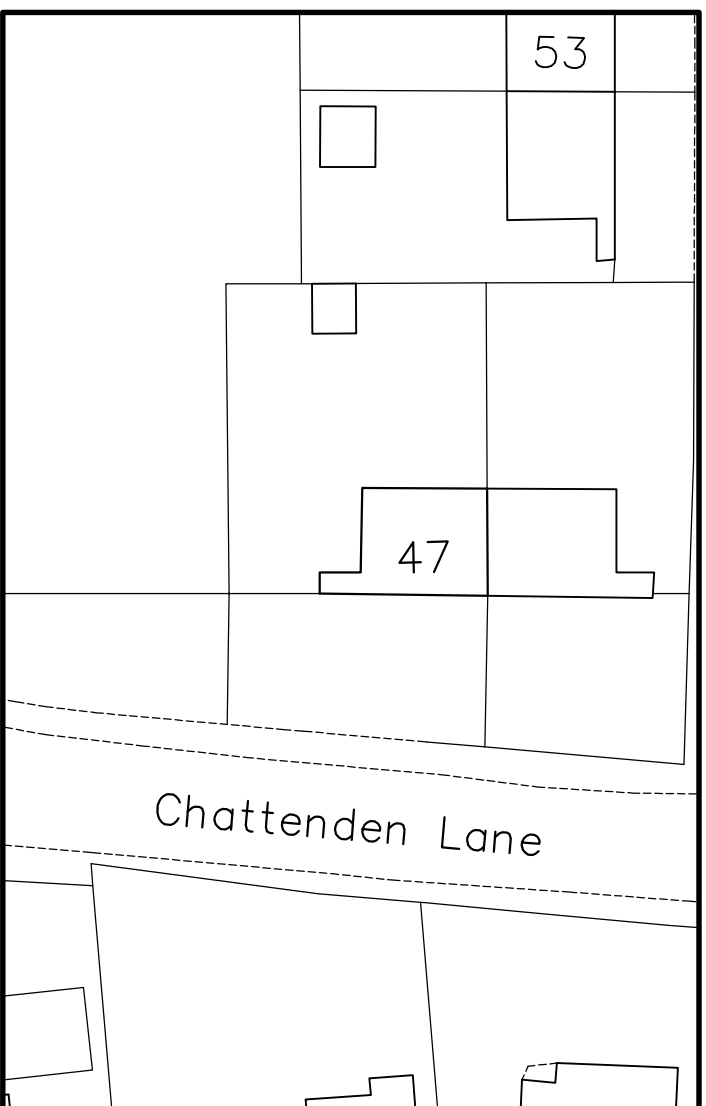

Site Location Plan
scale 1:1250

Existing Block Plan
scale 1:500

Proposed Block Plan
scale 1:500

Cadscapes

architectural design

40 Knowle Road, Perenden Heath, Maidstone, Kent ME14 2BB
Tel: 01622 683512

enquiries@cadscapes.co.uk
www.cadscapes.co.uk

Project

47 Chattenden Lane
Chattenden, Rochester
Kent

Drawing Title

Site Location & Block Plans

Notes

This drawing and all design work are the copyright property of Cadscapes Ltd.

Scale	Date	Drawn	Checked
As shown A3	Apr 24	SCB	

Drawing No. PA/24/015/003

Rev