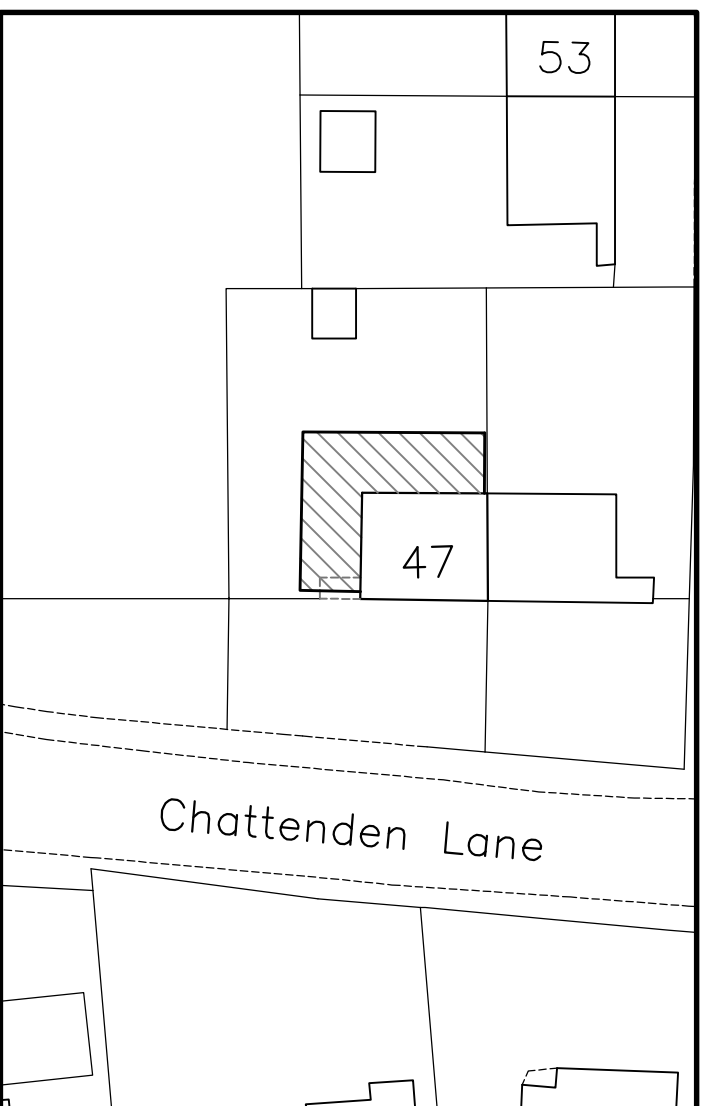

Site Location Plan
scale 1:1250

Existing Block Plan
scale 1:500

Proposed Block Plan
scale 1:500

Cadscapes

architectural design

40 Knowle Road, Perenden Heath, Maidstone, Kent ME14 2BB
Tel: 01622 683512

enquiries@cadscapes.co.uk
www.cadscapes.co.uk

Project

47 Chattenden Lane
Chattenden, Rochester
Kent

Drawing Title

Site Location & Block Plans

Notes

This drawing and all design work are the copyright property of Cadscapes Ltd.

Scale	Date	Drawn	Checked
As shown A3	Apr 24	SCB	

Drawing No. PA/24/015/003

Rev