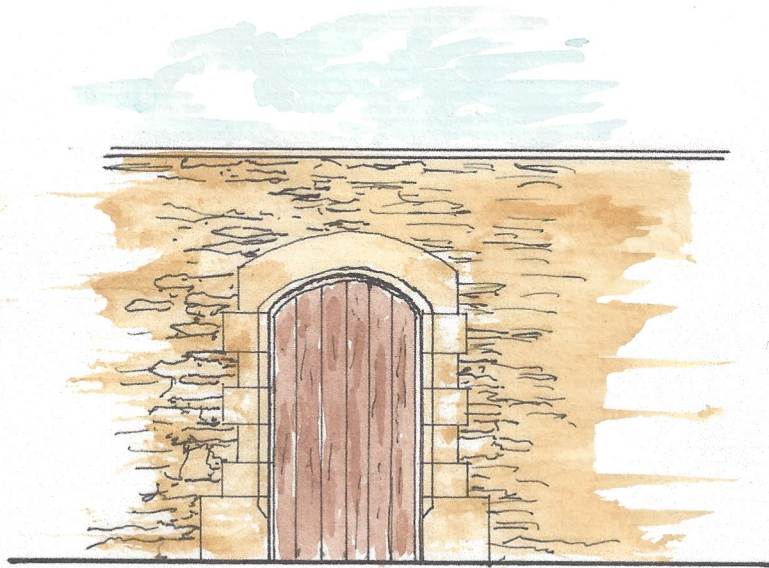

New Gate in the Wall, by Plot 5

	Willow House 7 The Avenue	Use Written dimensions in preference to scaled.		
	Stanton Fitzwarren Wiltshire SN6 7SE	ABBEY GARDENS, LADY LANE, BLUNSDON, SWINDON, SN25 2DW		
	Tel: 01793 763587 Fax: 01793 764437	Email: info@bowermapson.co.uk	Web: www.bowermapson.co.uk	
		Nov 2023	Scale: 1:50@A4	75/107