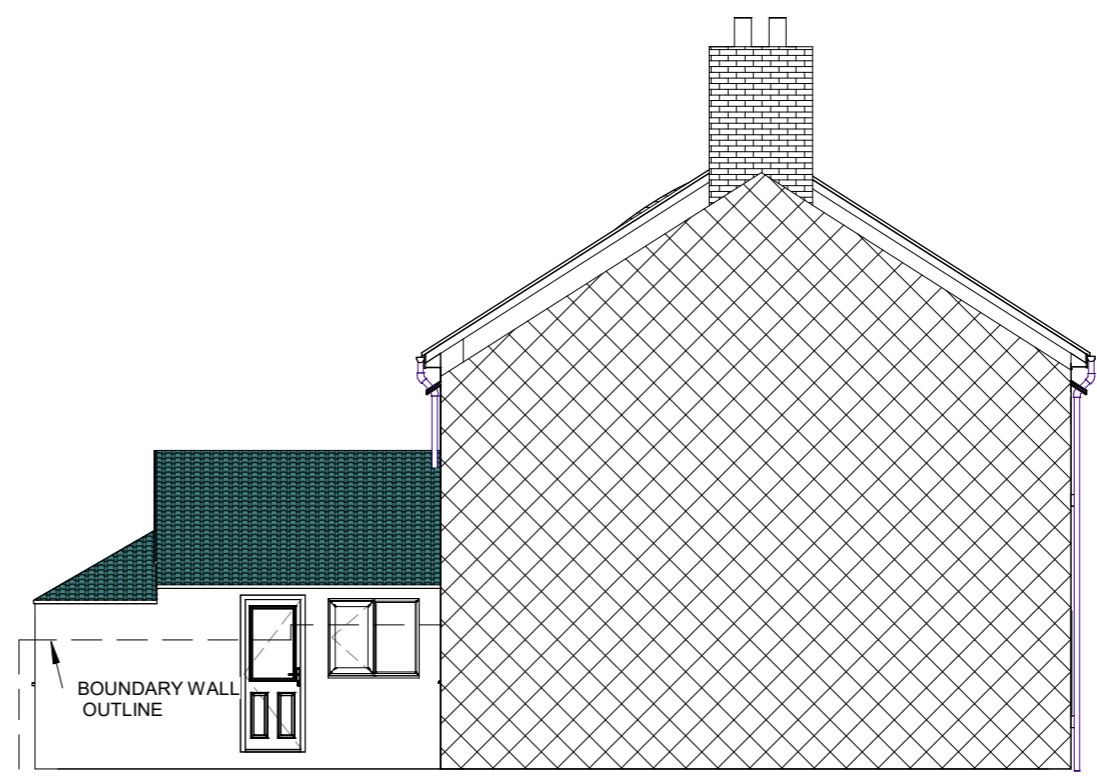

2 FRONT EXISTING(NE)
1 : 100

Revisions		
No	Description	Date

L TOMPKINS
20 WINIFRED STREET

ELEVATIONS -
EXISTING

DRAWING NO
A200

DRAWN BY:
Liam O'Leary

CHECKED BY:
PLANNING

SCALE:
As indicated

DATE:
02/04/24