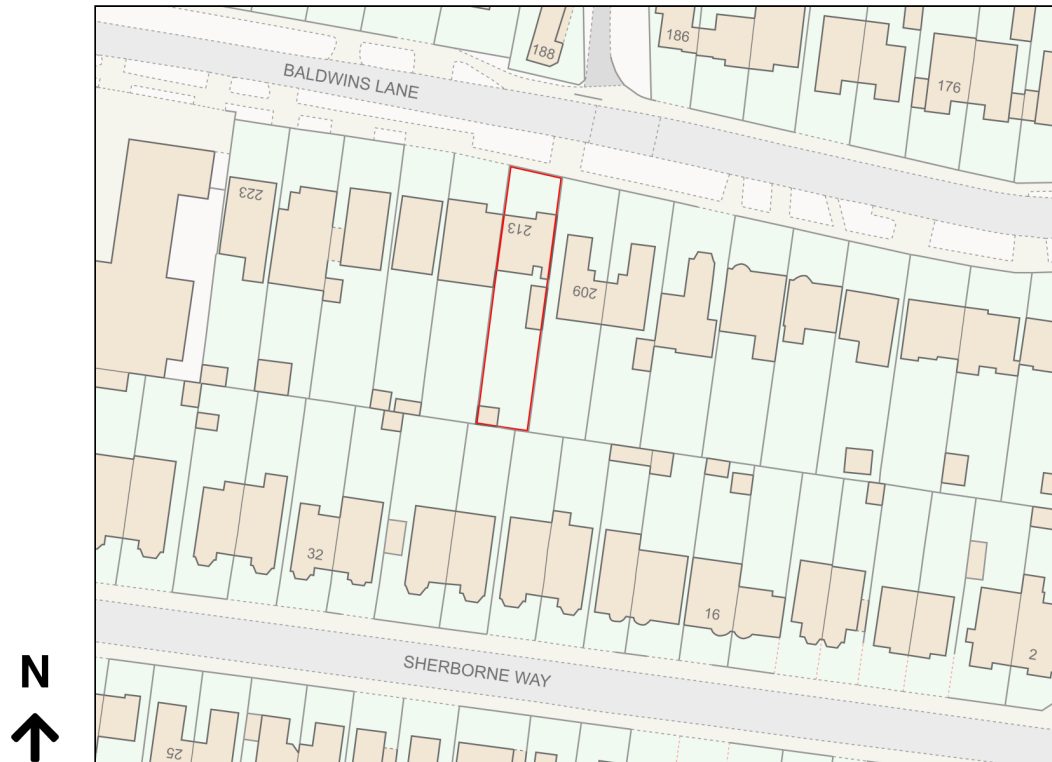

Location Plan

Site Address: 213, Baldwins Lane, Croxley Green, WD3 3LH

Date Produced: 10-Apr-2024

Scale: 1:1250 @A4

Planning Portal Reference: PP-12967272v1