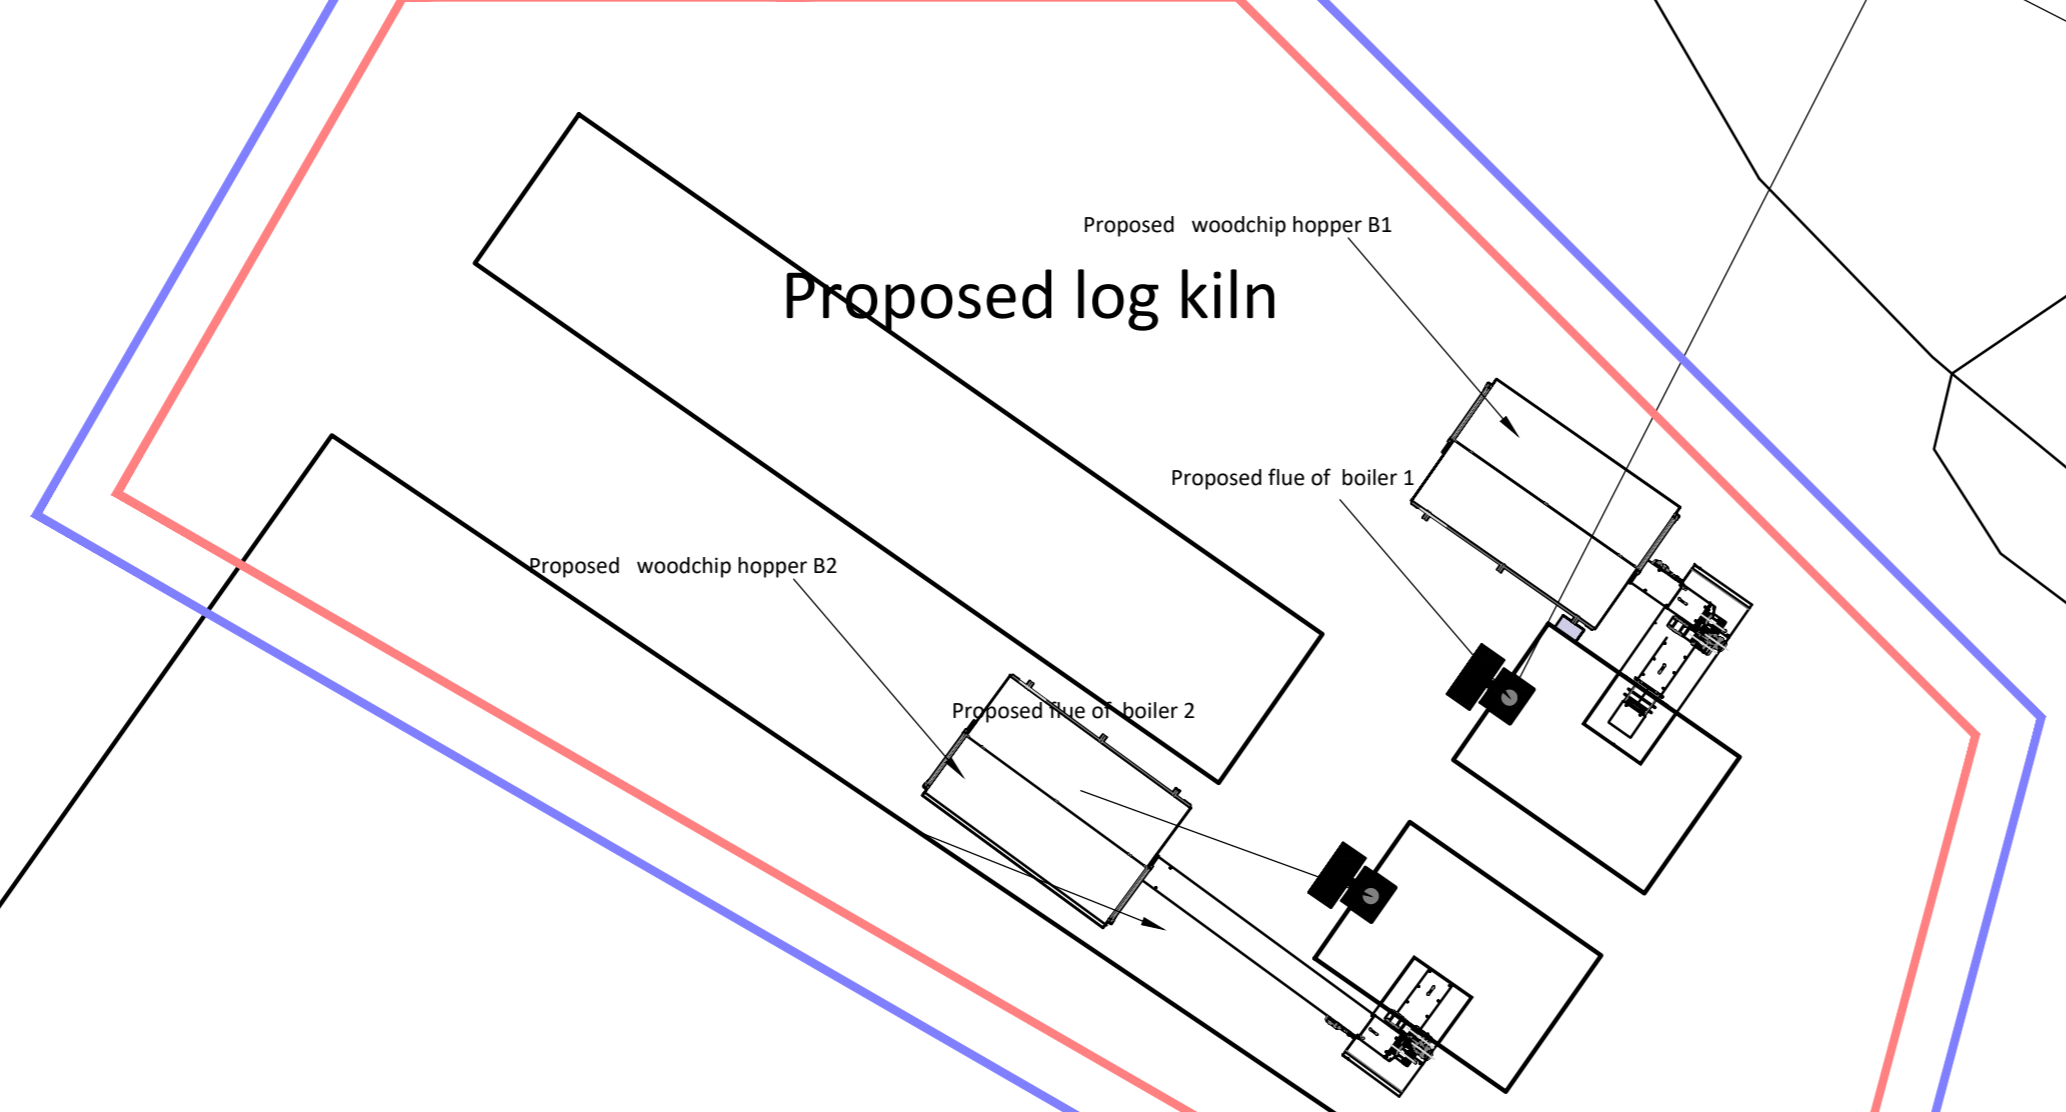

NORTH

General purpose store

Tattie grading shed

Extg Farmhouse

Tattie drier.

General purpose store

General purpose store

General purpose store

AM	DESCRIPTION	DATE

S Shand Building Design limited

PROJECT
Installation of 2 no. Woodchip biomass boiler's, external flue and associated equipment

ADDRESS
Meikle Whiterashes, Turriff, Aberdeenshire, AB53 5RA

CLIENT
AJ & AR Benzie

Hilton park, Hilton, Banff, AB45 3AP
Tel. 07715467299
E. douglas@sbdlimited.co.uk
W. www.sbdlimited.co.uk

Drawing Title			
Layout plan's			
Date	Scale	Drawn By	Project Ref
4.4.24	As plan	DWS	2410-01