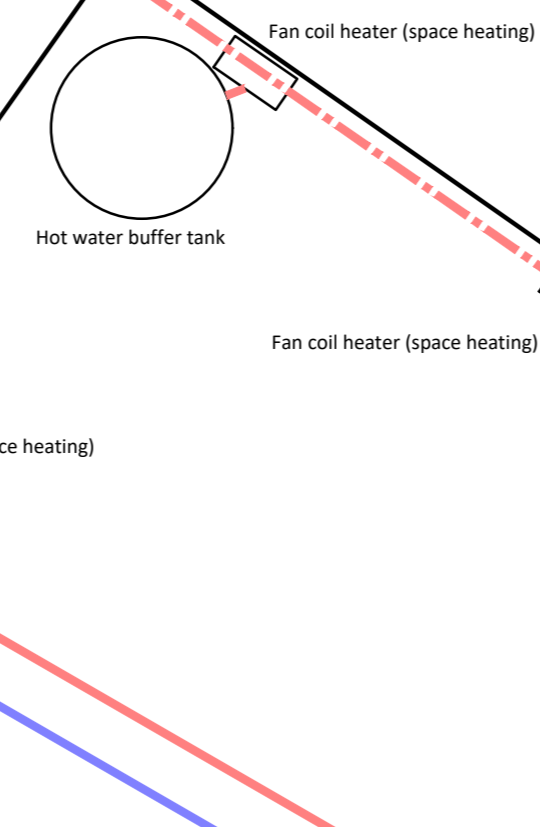

NORTH

General purpose store

Tattie grading shed

Extg Farmhouse

Tattie drier.

General purpose store

General purpose store

General purpose store