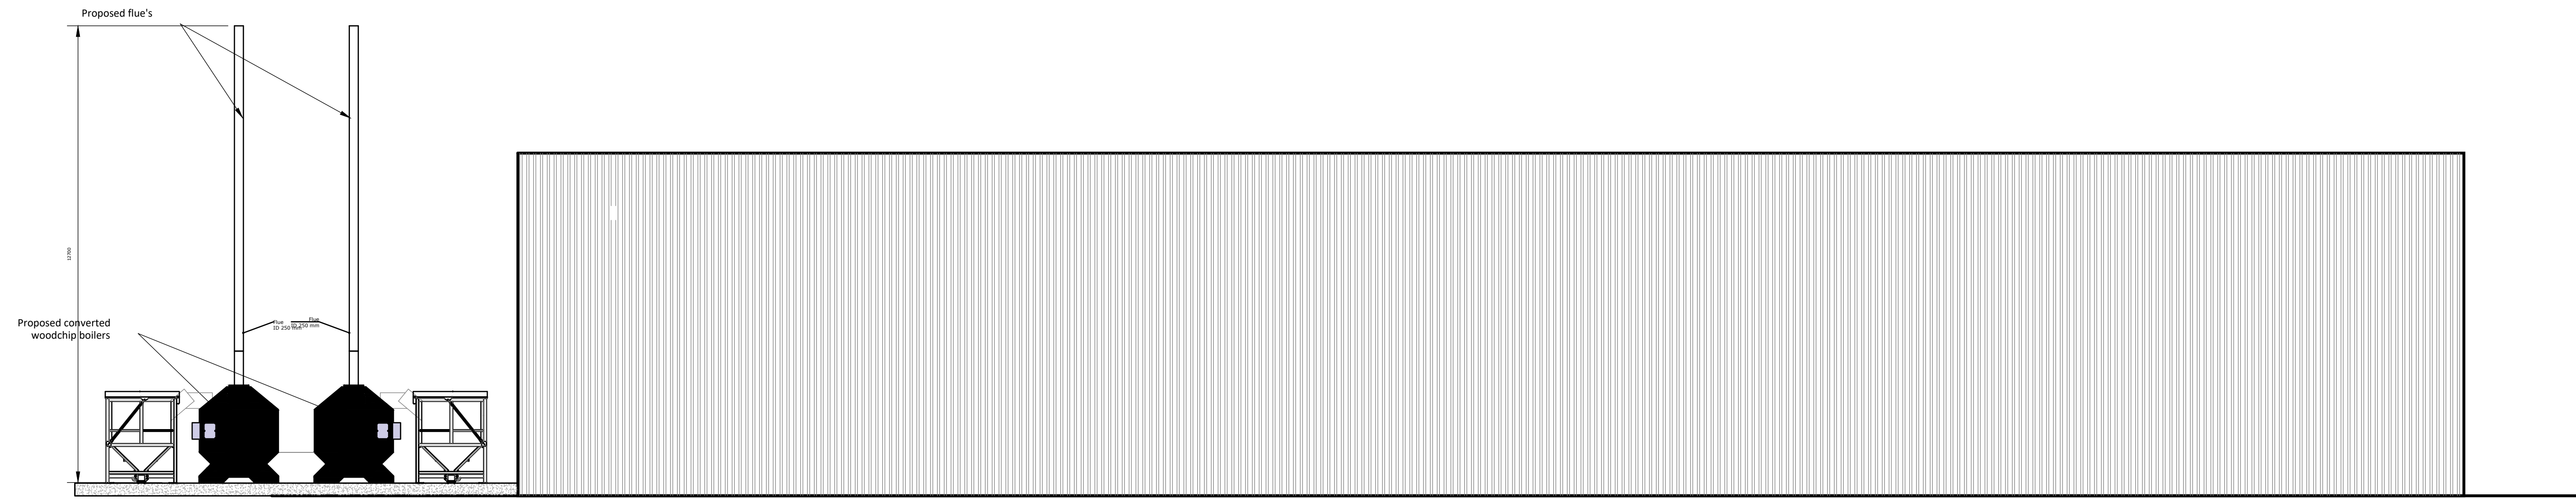

North elevation : Scale 1:100

South elevation : Scale 1:100

West elevation : Scale 1:100

East elevation : Scale 1:100

AM	DESCRIPTION	DATE

PROJECT
Installation of 2 no. Woodchip biomass boiler's, external flue and associated equipment

Date	Scale	Drawn By	Project Ref
4.4.24	As plan	DWS	2410-03