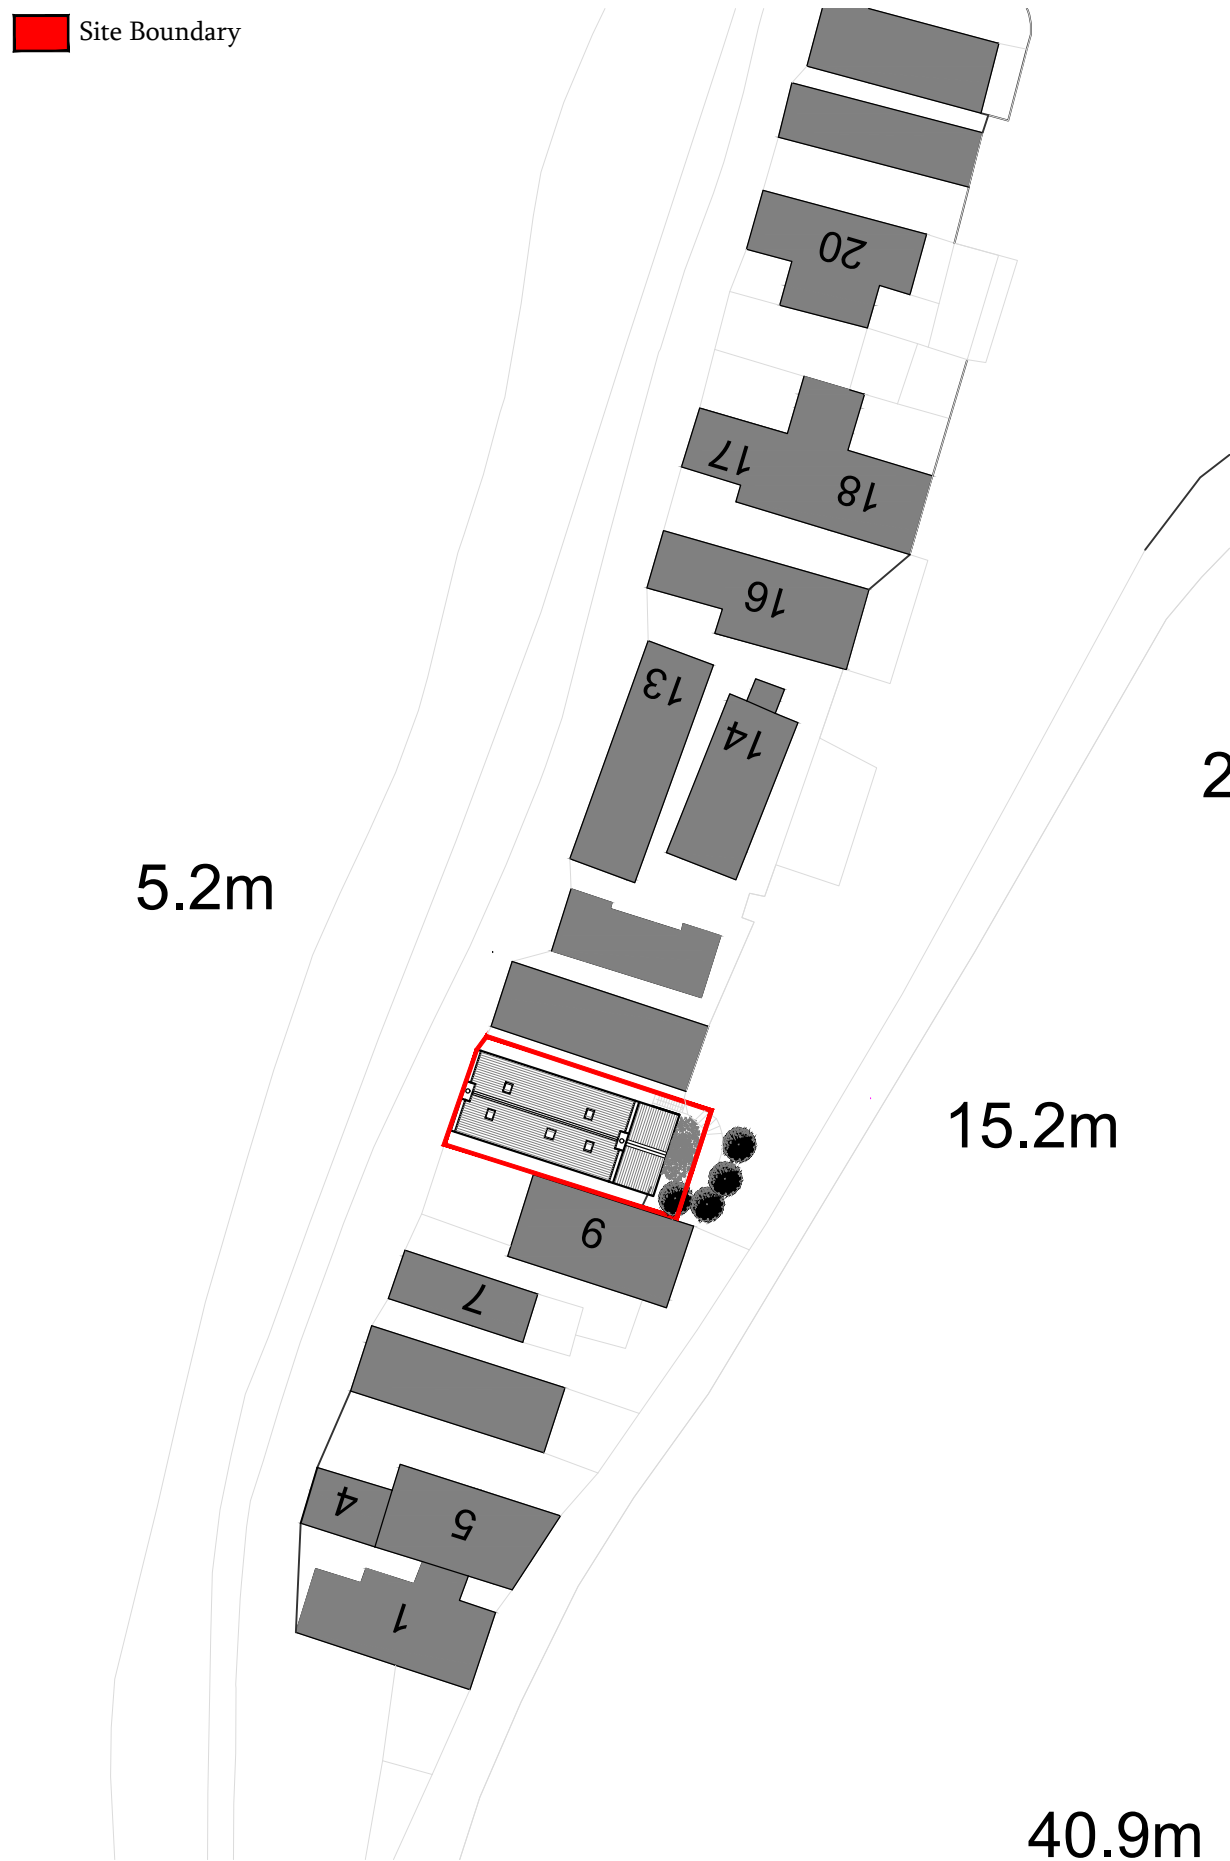

Site Boundary

Existing Site Plan 1:500

Existing Location Plan 1:10000

PLANNING

aka
Annie Kenyon Architects Ltd

North Gate Lodge
Haddo, Inverkeithny
Huntly, Aberdeenshire
AB54 7XB
tel/fax: 01464 851 621
www.akenyonarchitects.com
info@akenyonarchitects.com

Client
Alastair Price, Crovie Ltd.

Job Title
No.10 Crovie
Aberdeenshire

Drawing Title
As Existing
Location and Site Plan

CAD Reference

Scale at A3 Various	Drawn AW	Chk	Date SEP 23
------------------------	-------------	-----	----------------