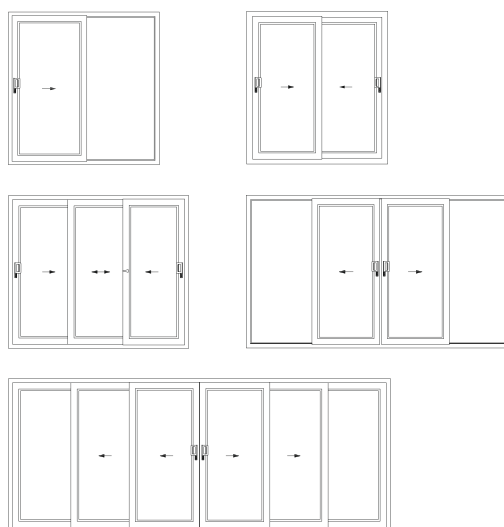

Heritage & vertical sliding windows

Vertical & sliding windows

The most authentic replication of a traditional vertically sliding window, with a choice of sash options, run through sash horns, georgian bars and traditional style furniture.

AGILA doors

Front composite entrance doors

A beautiful range of composite door panel options that compliment the choice of REHAU frame.

Sliding doors

Multi-pane configurations and large overall sizes provide homeowners with greater choice. Enhanced security and hardware guarantees provide peace of mind.