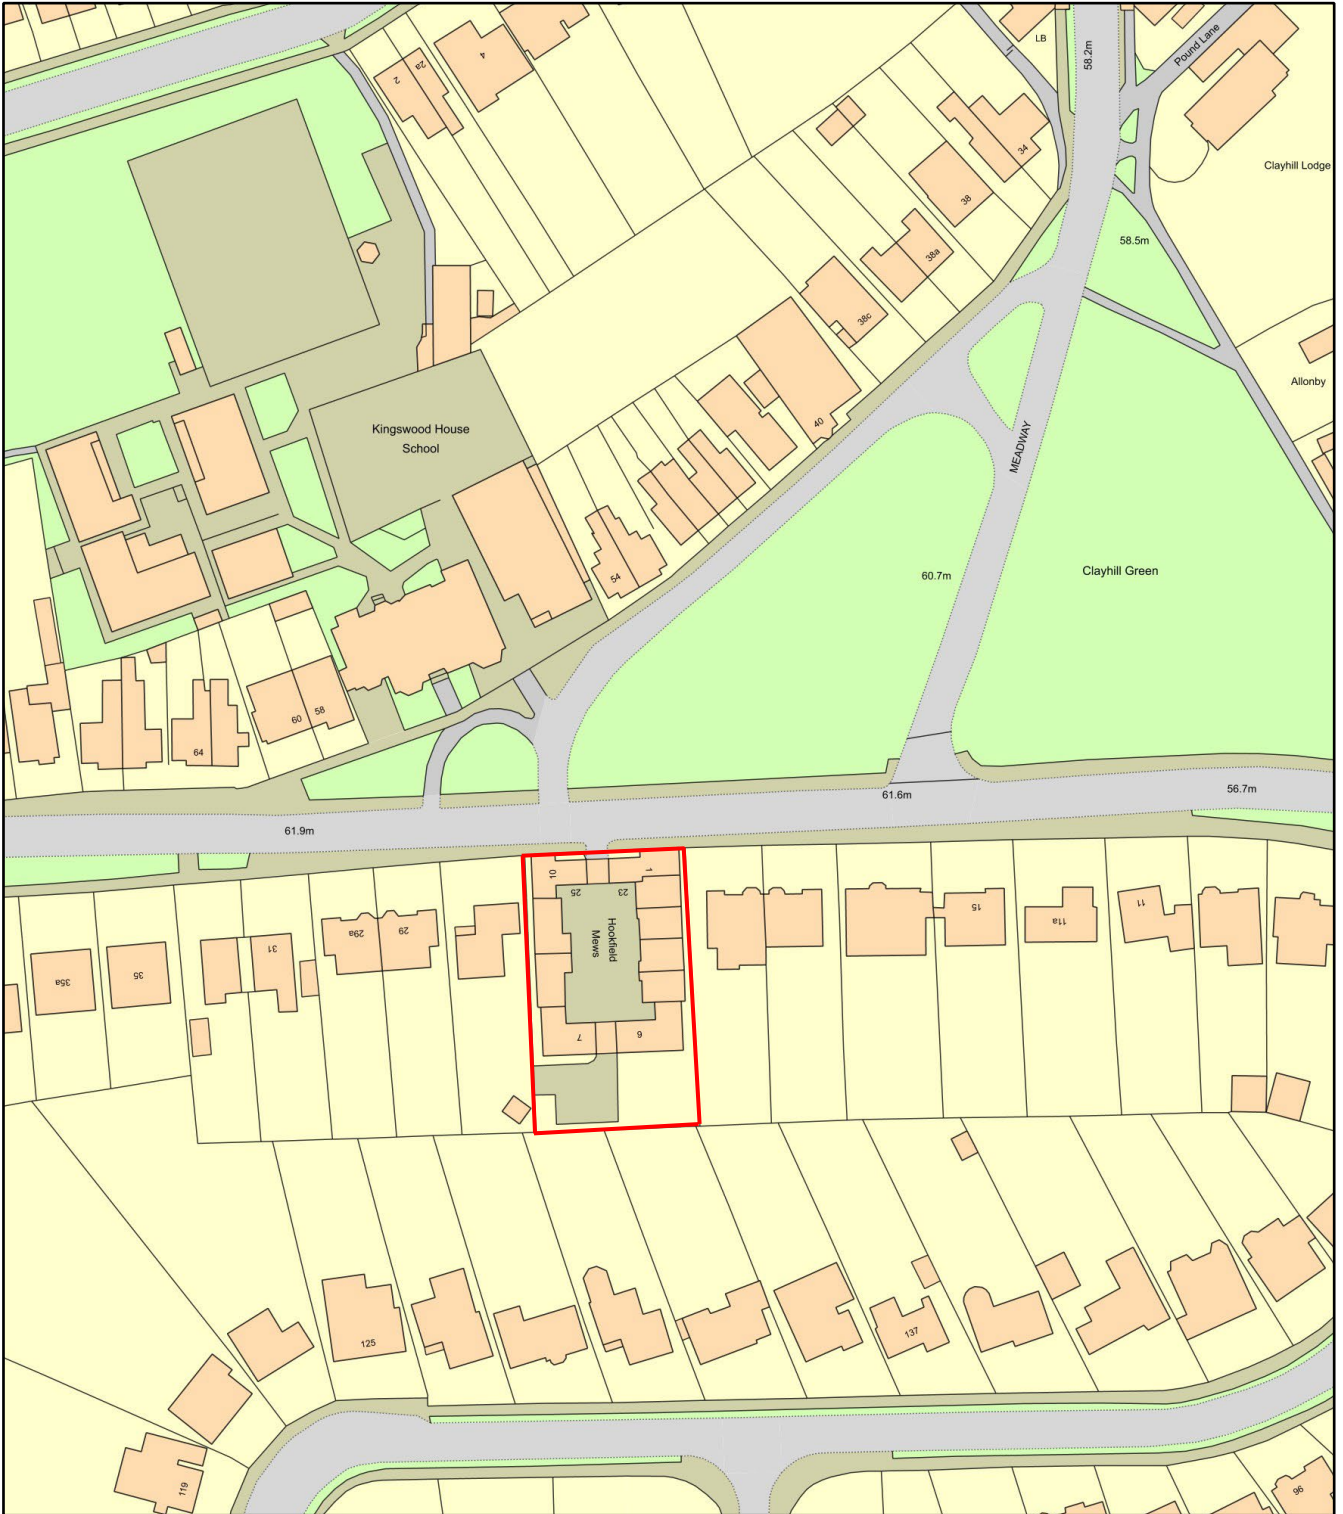

# Hookfield Mews

Plan Produced for: Sarah Robertson

Date Produced: 09 Apr 2024

Plan Reference Number: TQRQM24100111230571

Scale: 1:1250 @ A4