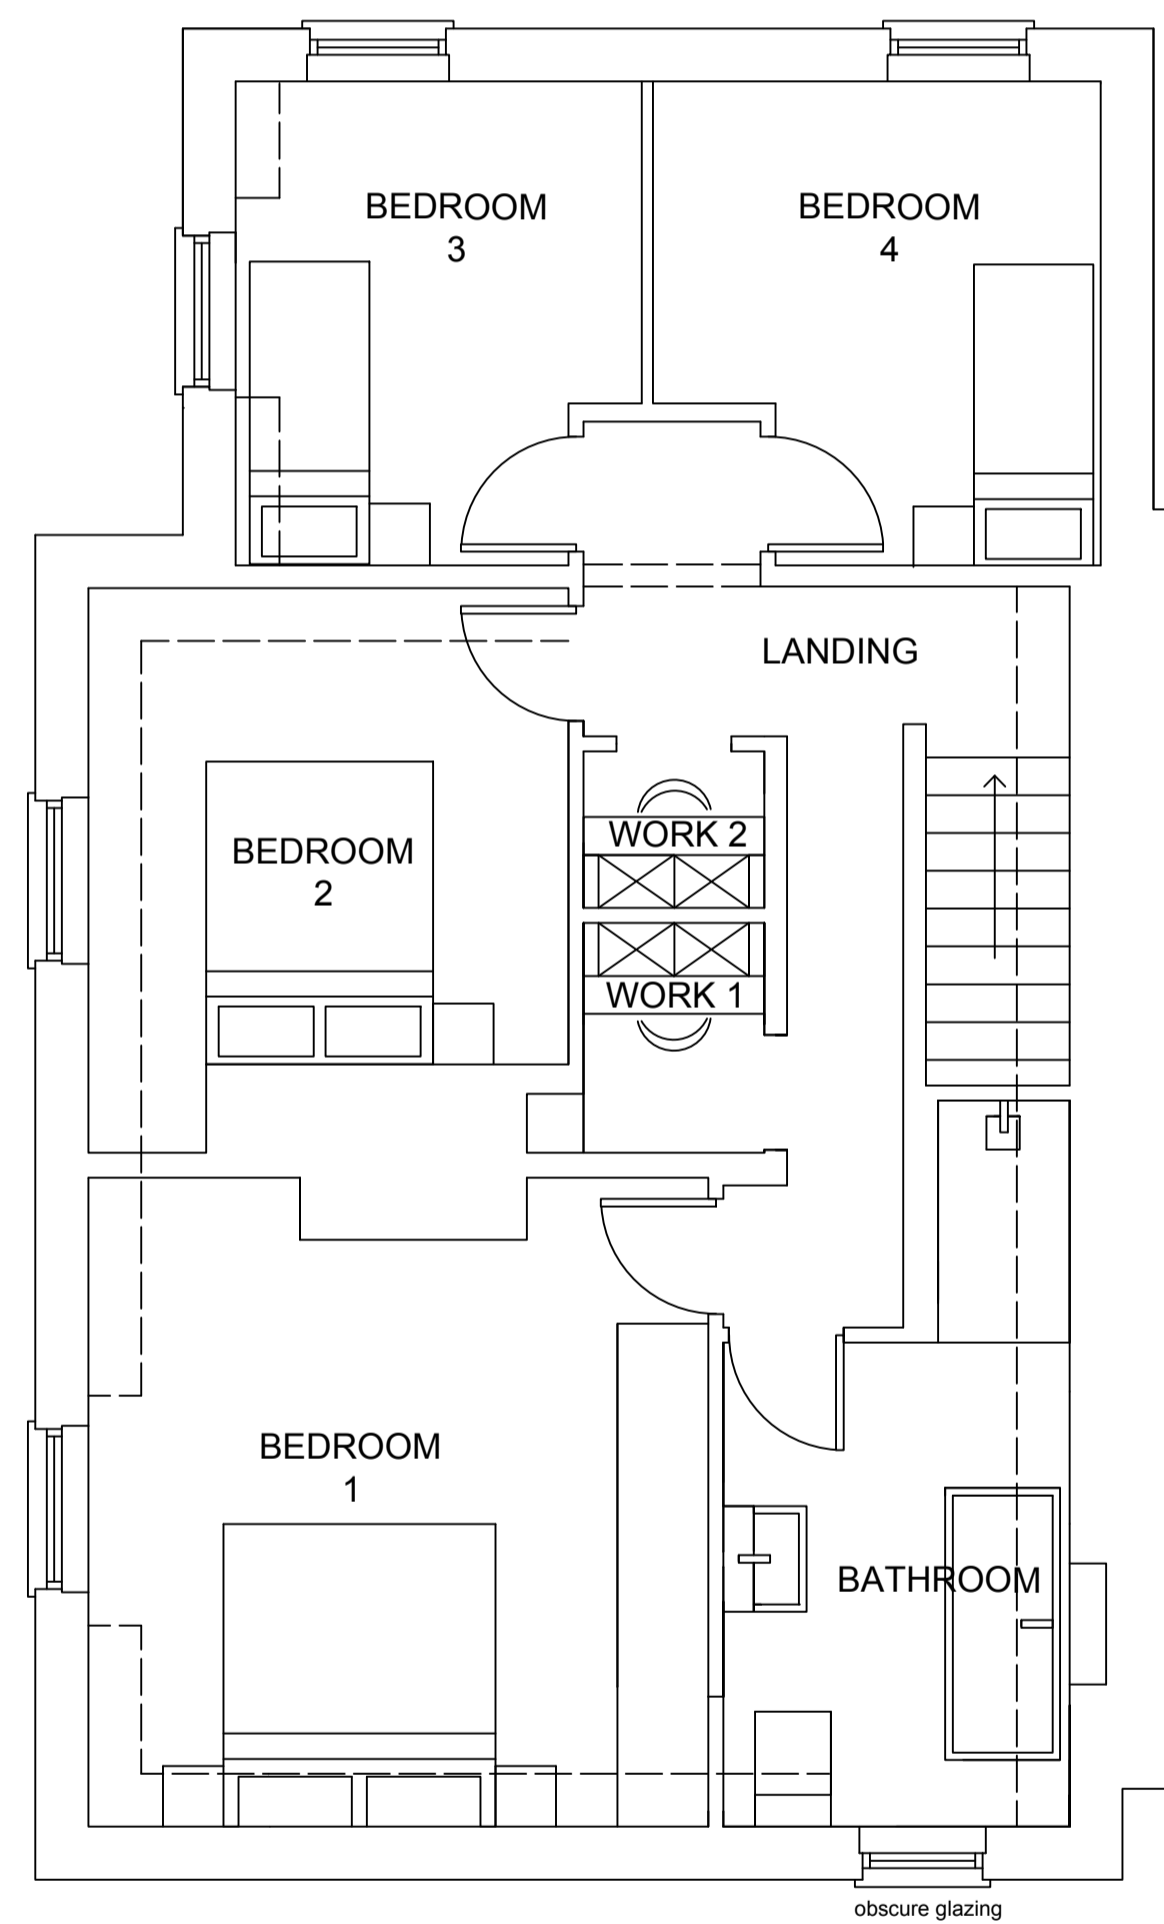

JOB TITLE
**THE OLD SCHOOL HOUSE,
POOL,
LS21 1LH**

DRAWING TITLE
PLANNING DRAWING

**LittleSpaces
DESIGN**

Old School House | Main Street | Pool in Wharfedale | LS21 1LH

SCALE 1:100, 1:50 @ A1	DRAWING NUMBER
DATE MAR '24	0001-02
DRAWN BY AJH	

DO NOT SCALE FROM THIS DRAWING.
THIS DRAWING IS THE PROPERTY OF LITTLE SPACES DESIGN &
IS COPYRIGHT PROTECTED

EXISTING GROUND FLOOR PLAN 1:50

EXISTING FIRST FLOOR PLAN 1:50

EXISTING SITE PLAN 1:100