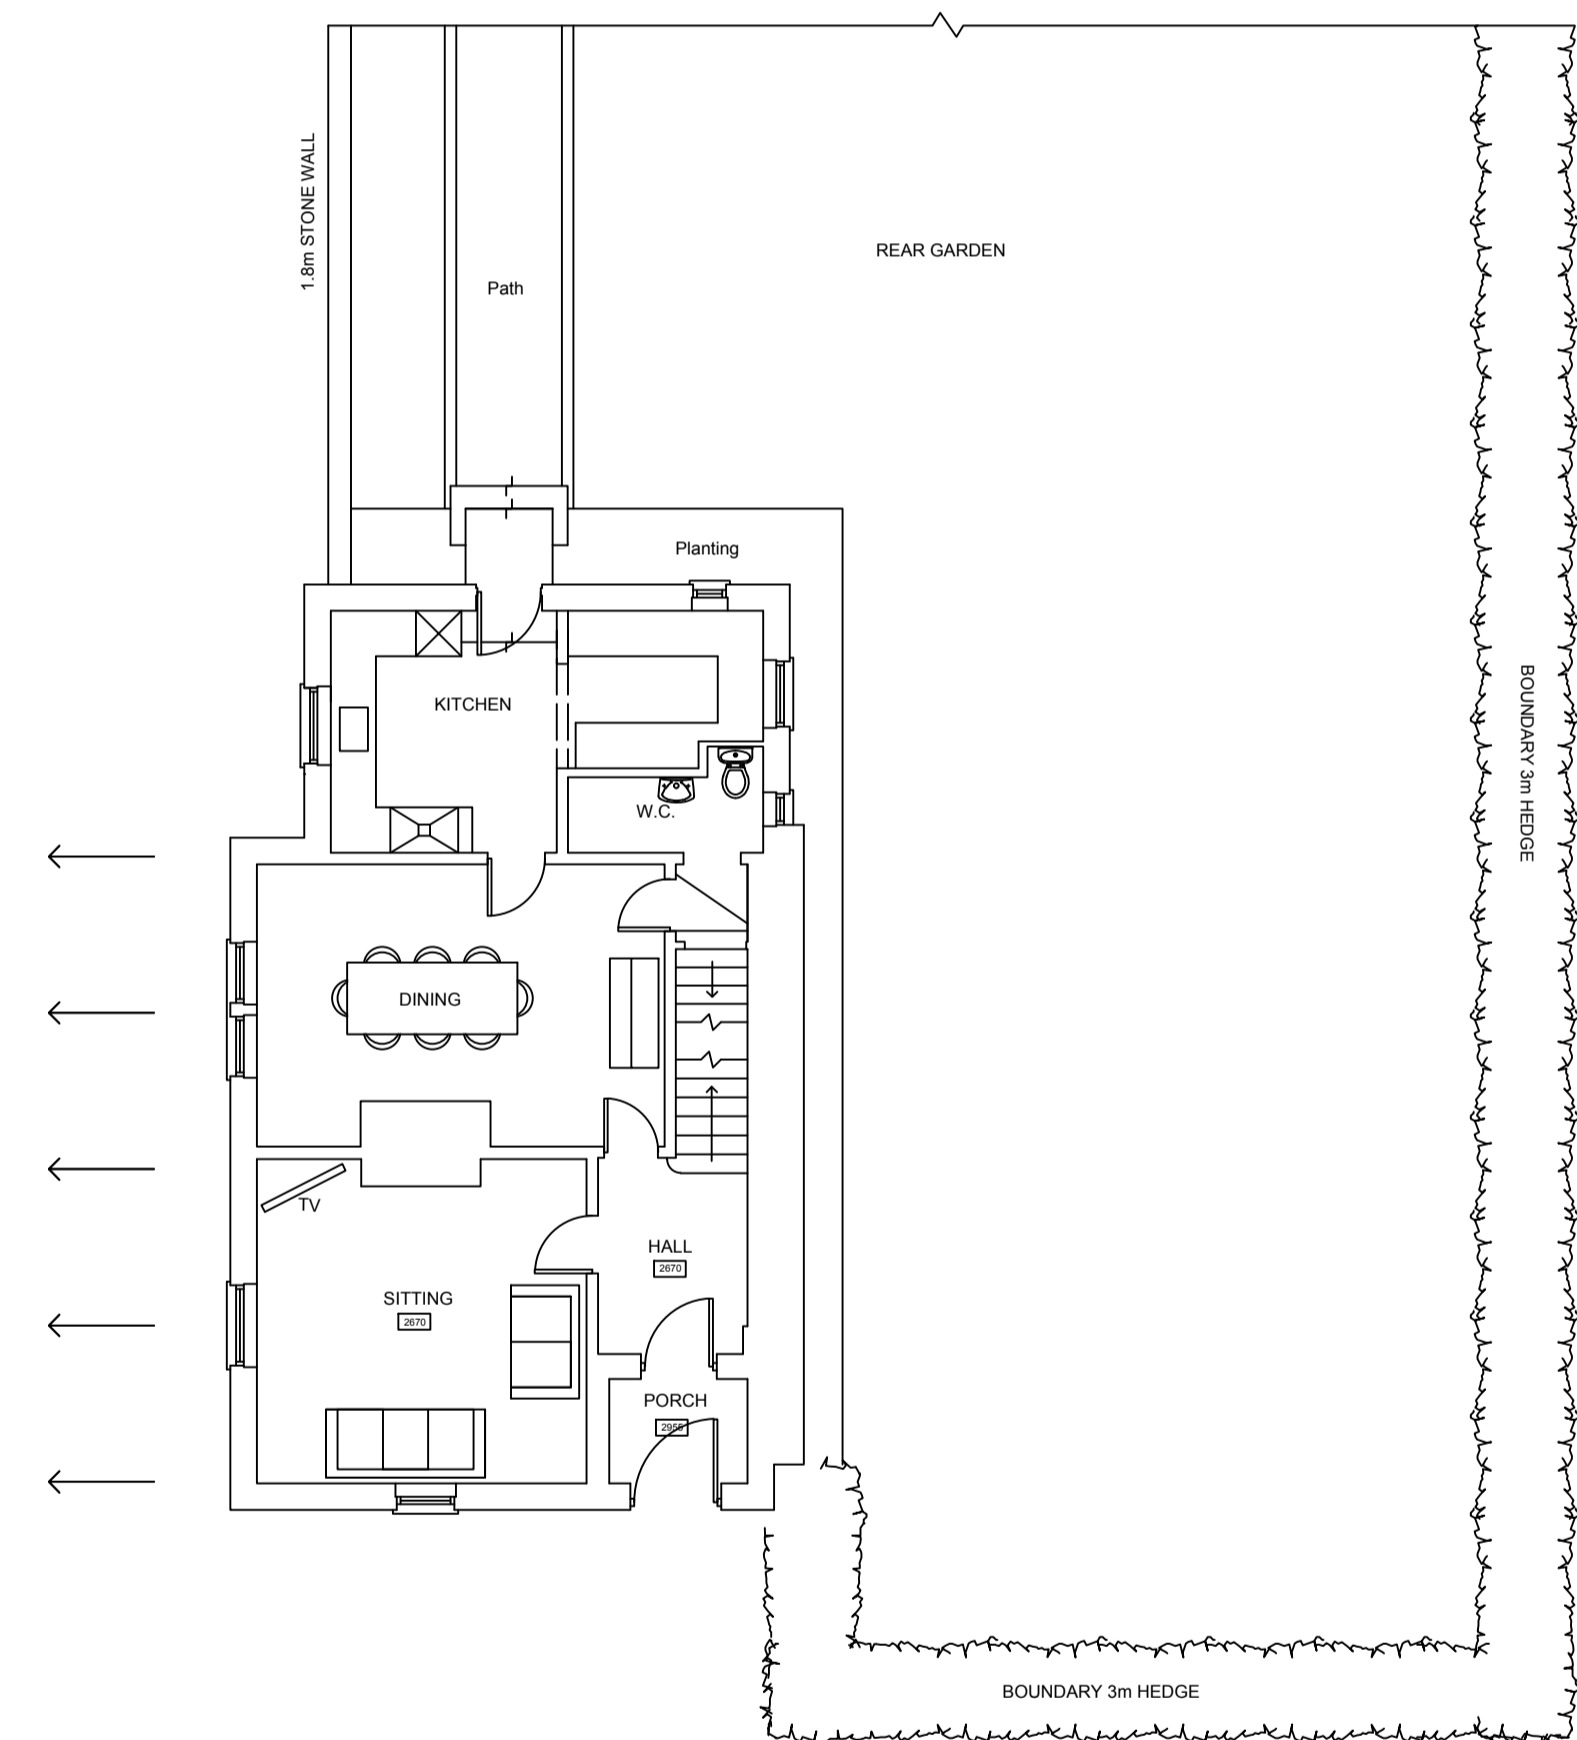

JOB TITLE
**THE OLD SCHOOL HOUSE,
POOL,
LS21 1LH**

DRAWING TITLE
PLANNING DRAWING

**LittleSpaces
DESIGN**

Old School House | Main Street | Pool in Wharfedale | LS21 1LH

SCALE 1:100, 1:50 @ A1	DRAWING NUMBER
DATE MAR '24	0001-02
DRAWN BY AJH	

DO NOT SCALE FROM THIS DRAWING.
THIS DRAWING IS THE PROPERTY OF LITTLE SPACES DESIGN &
IS COPYRIGHT PROTECTED

EXISTING GROUND FLOOR PLAN 1:50

EXISTING FIRST FLOOR PLAN 1:50

EXISTING SITE PLAN 1:100