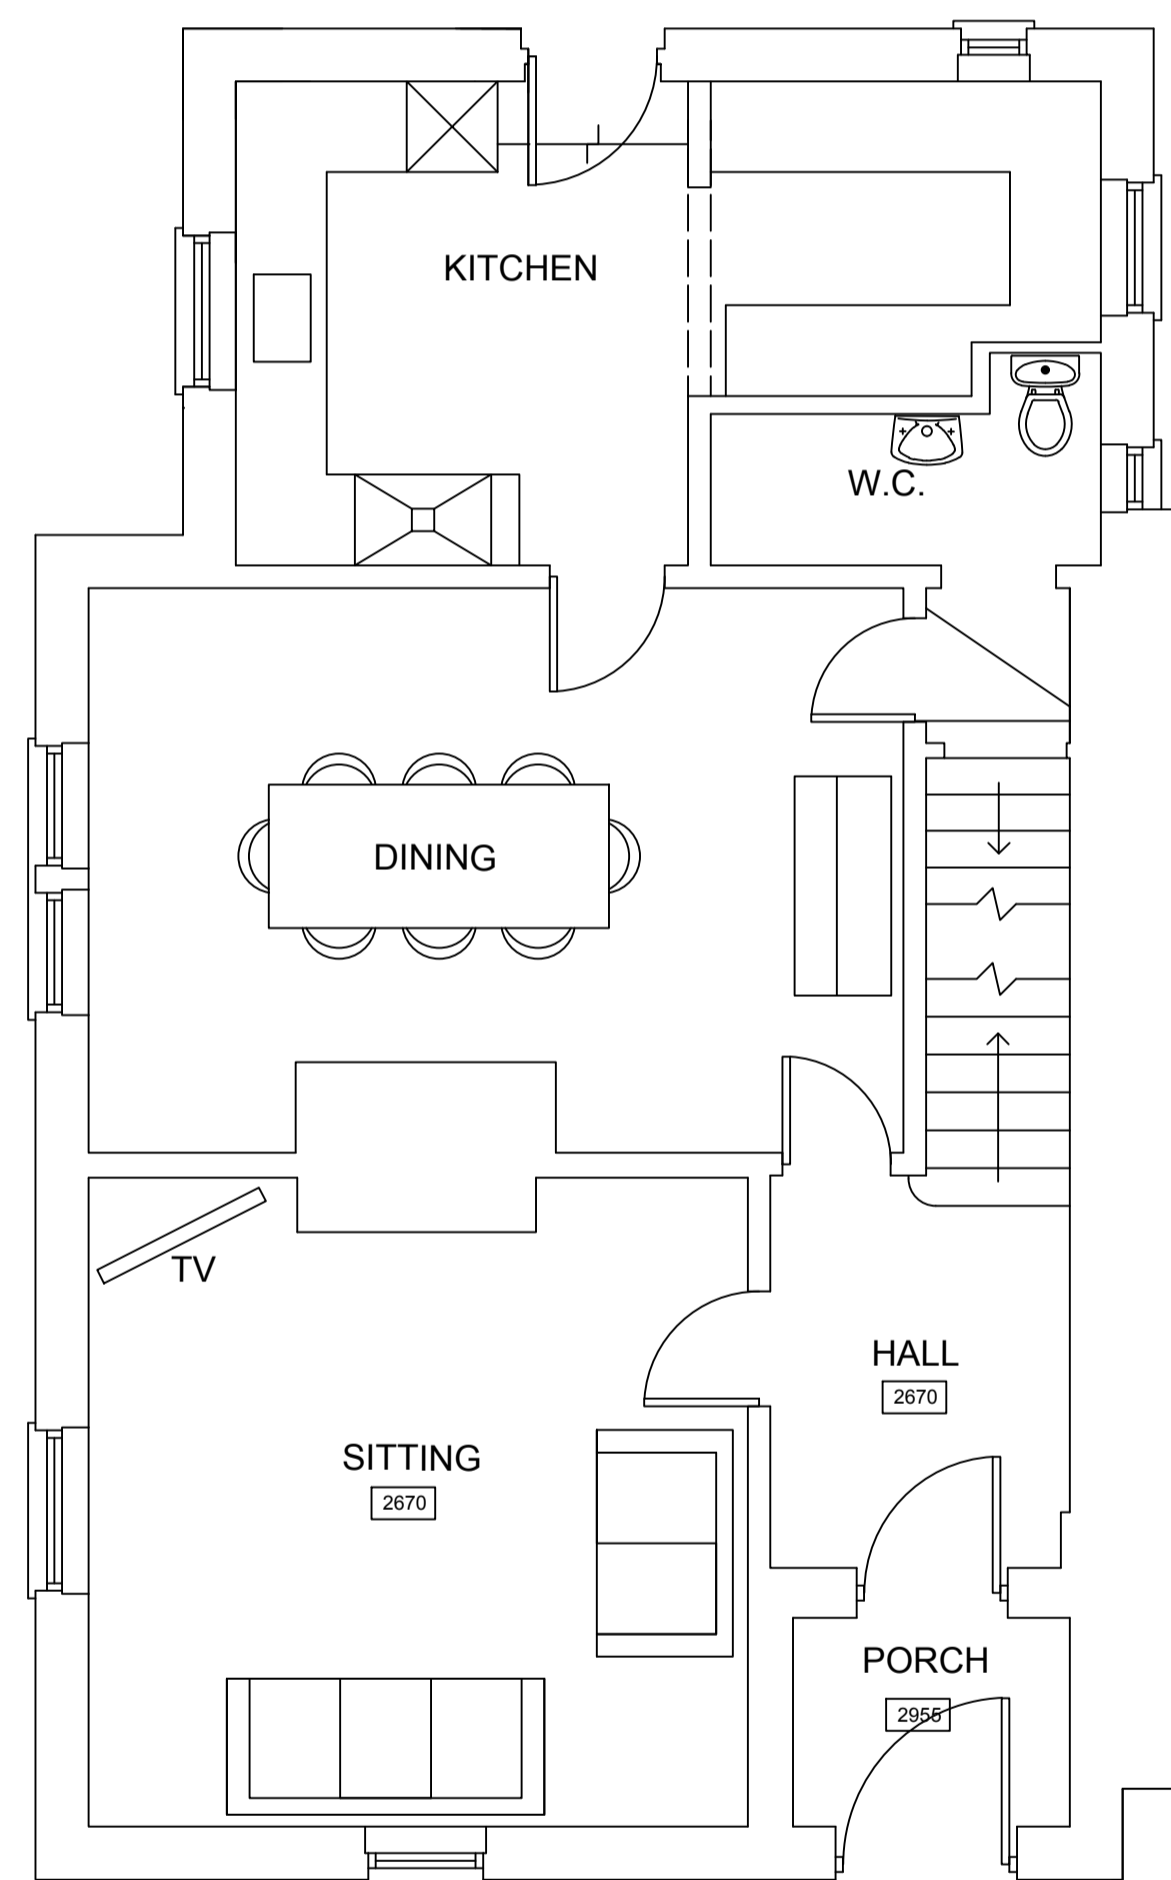

JOB TITLE
**THE OLD SCHOOL HOUSE,
POOL,
LS21 1LH**

DRAWING TITLE
PLANNING DRAWING

**LittleSpaces
DESIGN**

Old School House | Main Street | Pool in Wharfedale | LS21 1LH

SCALE 1:100, 1:50 @ A1	DRAWING NUMBER
DATE MAR '24	0001-02
DRAWN BY AJH	

DO NOT SCALE FROM THIS DRAWING.
THIS DRAWING IS THE PROPERTY OF LITTLE SPACES DESIGN &
IS COPYRIGHT PROTECTED

EXISTING GROUND FLOOR PLAN 1:50

EXISTING FIRST FLOOR PLAN 1:50

EXISTING SITE PLAN 1:100