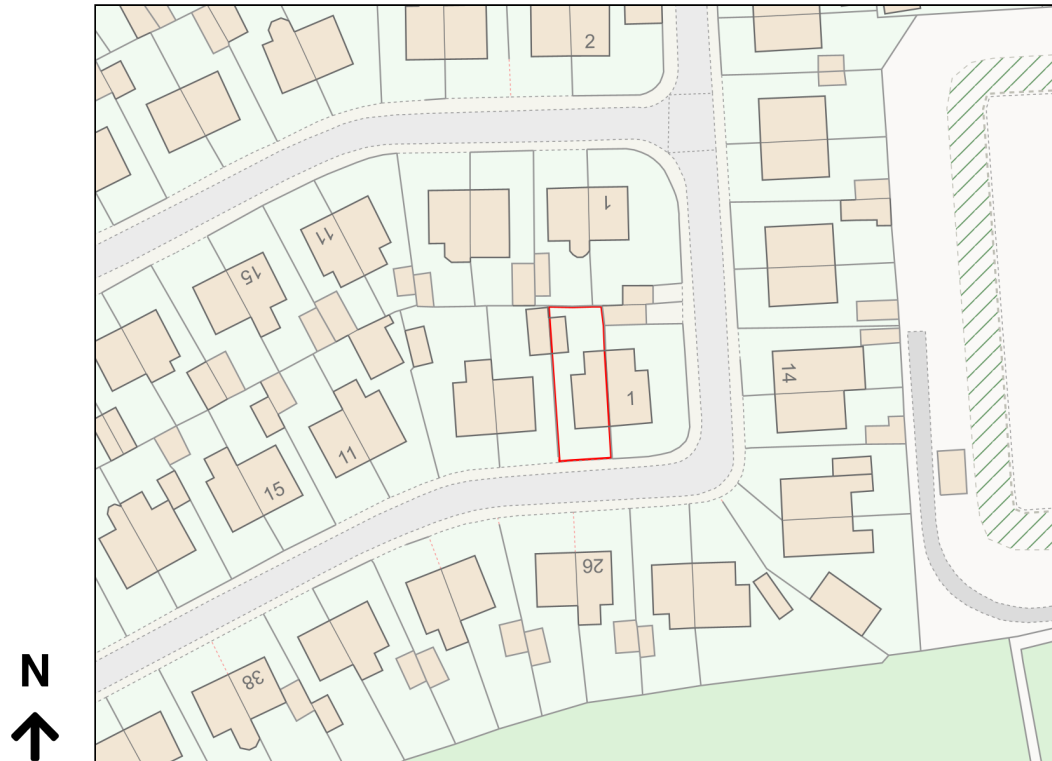

# Location Plan

Site Address: 3, Moorside Crescent, Drighlington, Bradford, BD11 1HU

Date Produced: 04-Apr-2024

Scale: 1:1250 @A4

Planning Portal Reference: PP-12881847v1