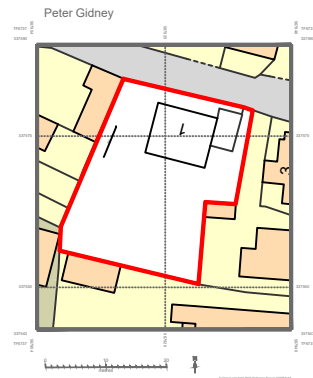

SCALE IN METRES 1:500

**Site**

## Location Plan 1:1250

SCALE IN METRES 1:1250

Peter  
Gidney

West Hall Cottage-Gayton-Kings Lynn-PE32 1PD  
Telephone 01553 636994

Title: Block and Location Plan

Scales: 1:1250 Drawn By: PG  
Calc: .

Date: 28/23/2024 Issued For: PLANNING