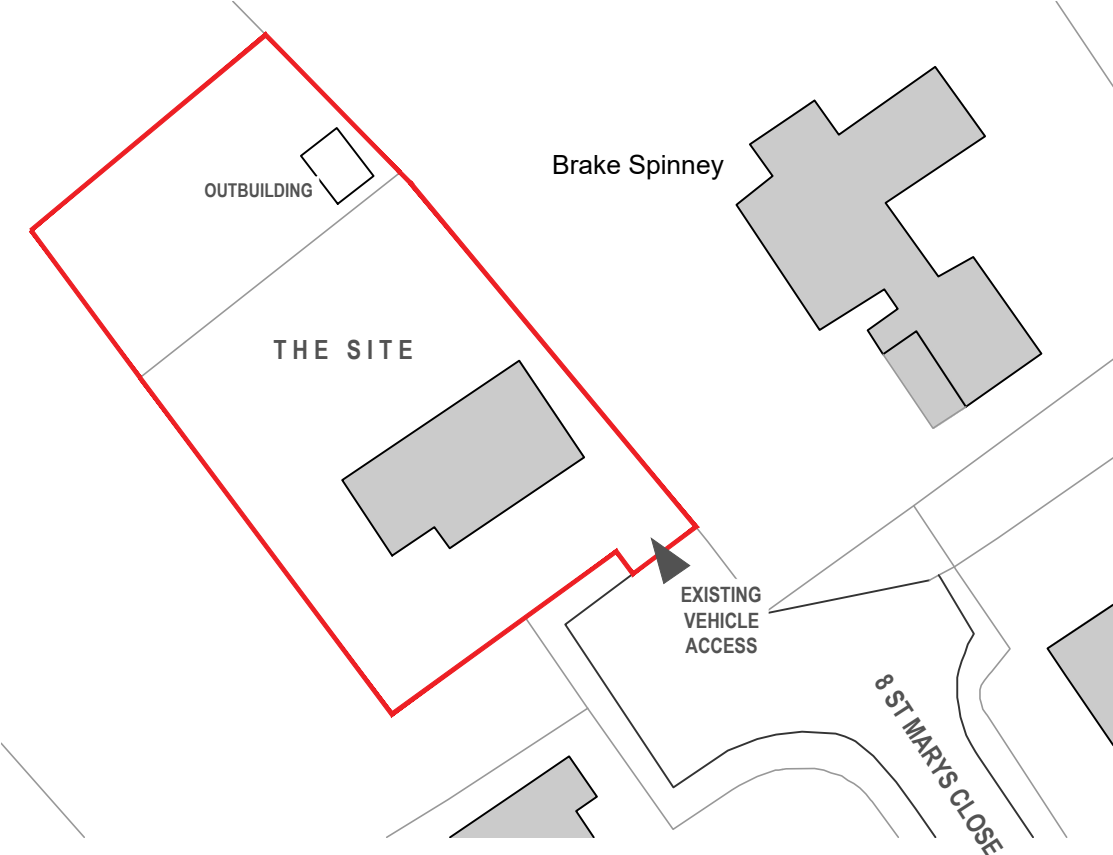

Ordnance Survey, (c) Crown Copyright 2024. All rights reserved. Licence number 100022432

LOCATION PLAN

SCALE 1:1250

BLOCK PLAN

SCALE 1:500

Harris McCormack ARCHITECTS

Project
8 St Mary's Close
 Edith Weston
 Oakham
 LE15 8HF

Drawing title
EXISTING SITE LOCATION & BLOCK PLANS

Project No. **23-1252** Drawing No. Revision
 Scale: 1:VRS @A3 **001**

HMA 01780 433 334
 architects@harrismccormack.co.uk
 ArcHaus, Peterborough Road, Wansford, PE8 6JN