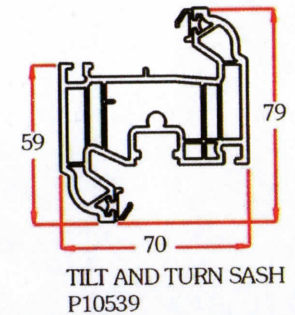

FRAMES

CASEMENT

DOOR

TILT AND TURN

LOW THRESHOLDS

FRENCH OVERLAP

GLAZING BEAD