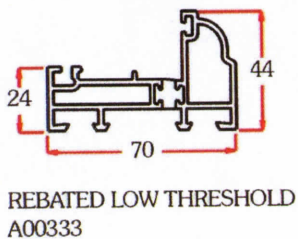

FRAMES

CASEMENT

DOOR

TILT AND TURN

LOW THRESHOLDS

FRENCH OVERLAP

GLAZING BEAD