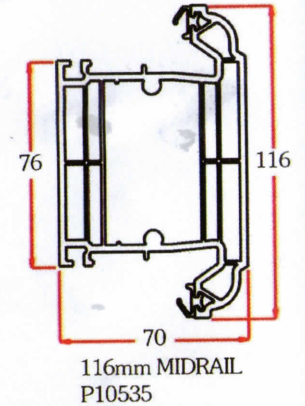

FRAMES

CASEMENT

DOOR

TILT AND TURN

LOW THRESHOLDS

FRENCH OVERLAP

GLAZING BEAD