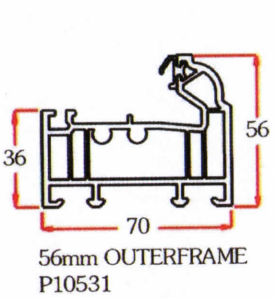

FRAMES

CASEMENT

DOOR

TILT AND TURN

LOW THRESHOLDS

FRENCH OVERLAP

GLAZING BEAD