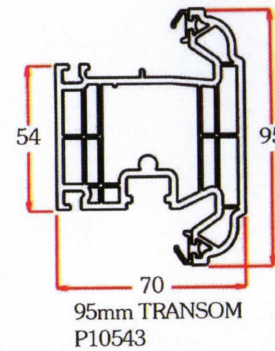

FRAMES

CASEMENT

DOOR

TILT AND TURN

LOW THRESHOLDS

FRENCH OVERLAP

GLAZING BEAD