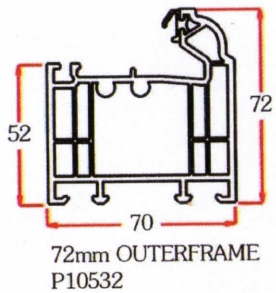

FRAMES

CASEMENT

DOOR

TILT AND TURN

LOW THRESHOLDS

FRENCH OVERLAP

GLAZING BEAD