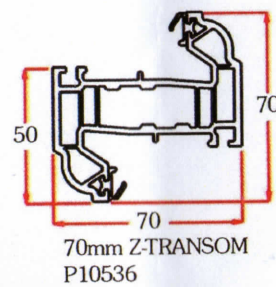

FRAMES

CASEMENT

DOOR

TILT AND TURN

LOW THRESHOLDS

FRENCH OVERLAP

GLAZING BEAD