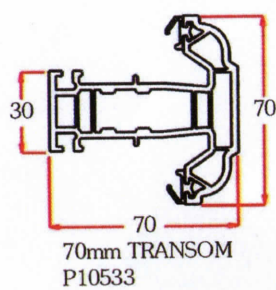

FRAMES

CASEMENT

DOOR

TILT AND TURN

LOW THRESHOLDS

FRENCH OVERLAP

GLAZING BEAD