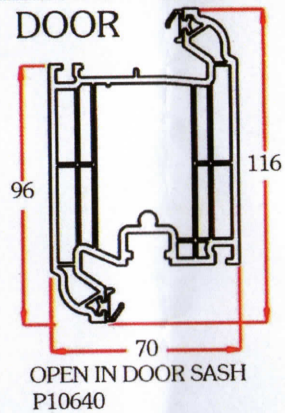

FRAMES

CASEMENT

DOOR

TILT AND TURN

LOW THRESHOLDS

FRENCH OVERLAP

GLAZING BEAD