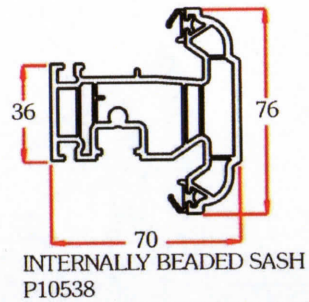

FRAMES

CASEMENT

DOOR

TILT AND TURN

LOW THRESHOLDS

FRENCH OVERLAP

GLAZING BEAD