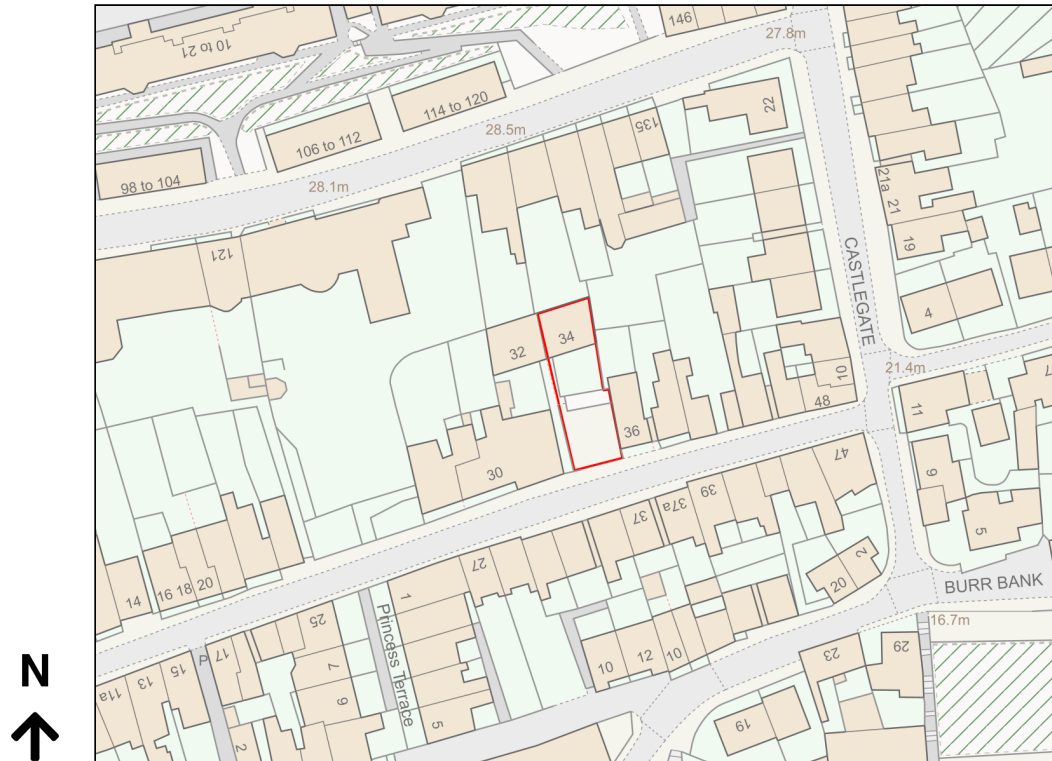

Location Plan

Site Address: 34, Princess Street, Scarborough, YO11 1QR

Date Produced: 05-Mar-2024

Scale: 1:1250 @A4

Planning Portal Reference: PP-12861762v1