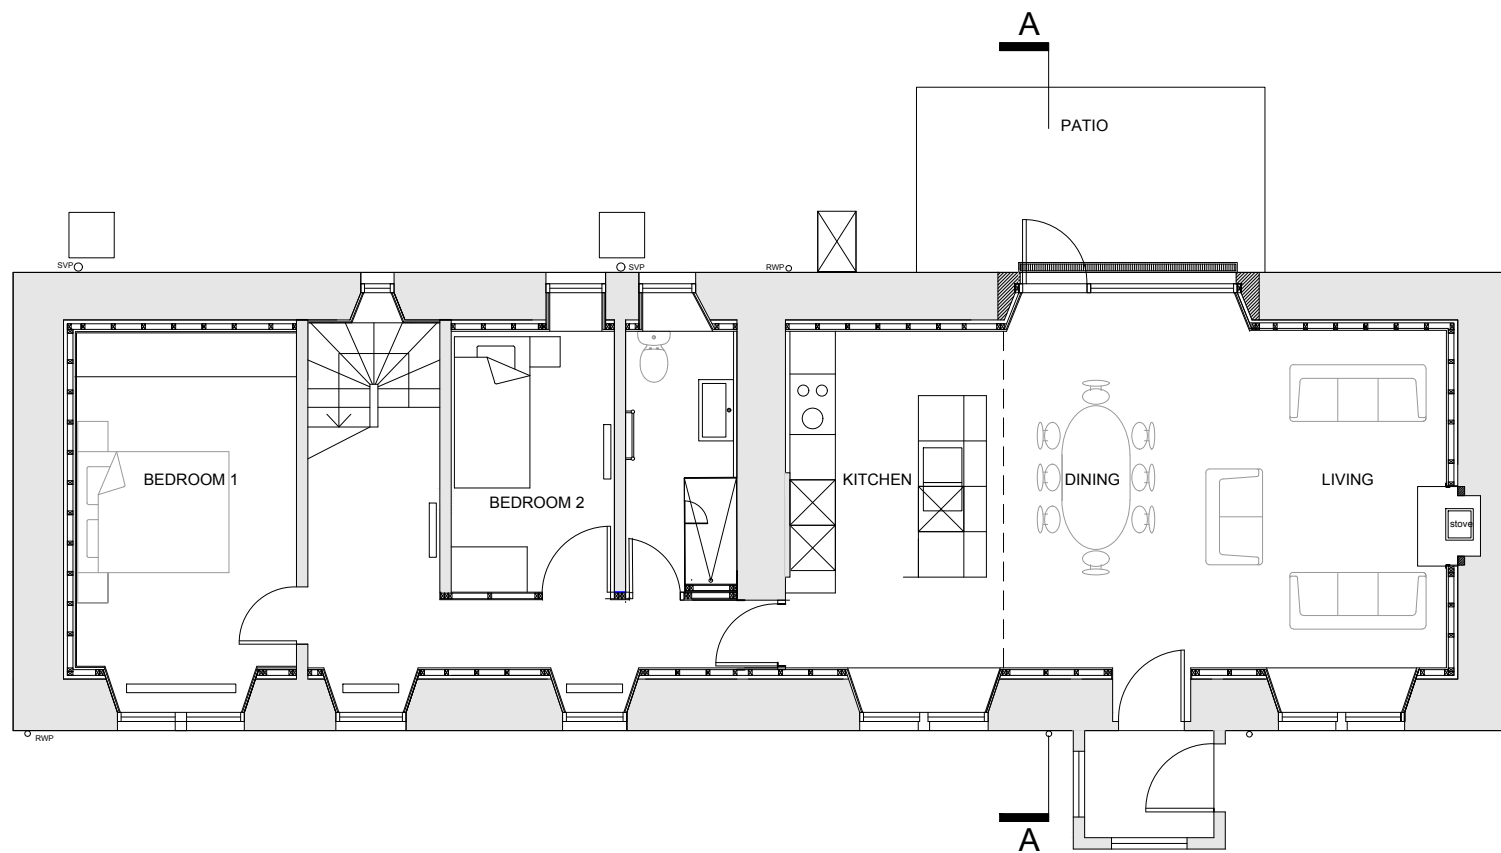

FIRST FLOOR PLAN 1:100

SECTION AA 1:100

GROUND FLOOR PLAN 1:100

© gray macpherson architects LLP

note:  
this drawing must not be scaled from or used for  
measurements. check all dimensions on site.

Client: Angus Macpherson

Job: Entryhead Cottage

Title: Plans  
Ground and First Floor

Scale: 1:100

Date: 04 April 24

Job No: 681

Dwg No: P03

Rev:

graymacpherson  
architects LLP