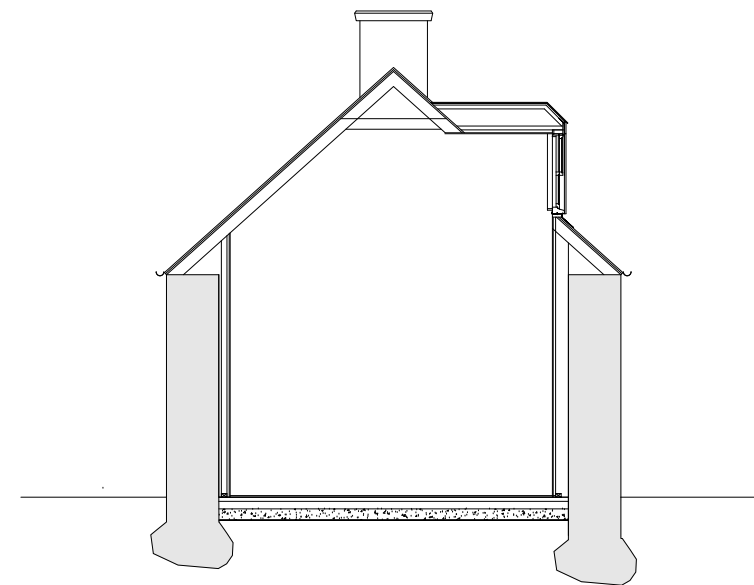

FIRST FLOOR PLAN 1:100

SECTION AA 1:100

GROUND FLOOR PLAN 1:100

© gray macpherson architects LLP

note:  
this drawing must not be scaled from or used for  
measurements. check all dimensions on site.

Client: Angus Macpherson

Job: Entryhead Cottage

Title: Plans  
Ground and First Floor

Scale: 1:100

Date: 04 April 24

Job No: 681

Dwg No: P03

Rev:

graymacpherson  
architects LLP