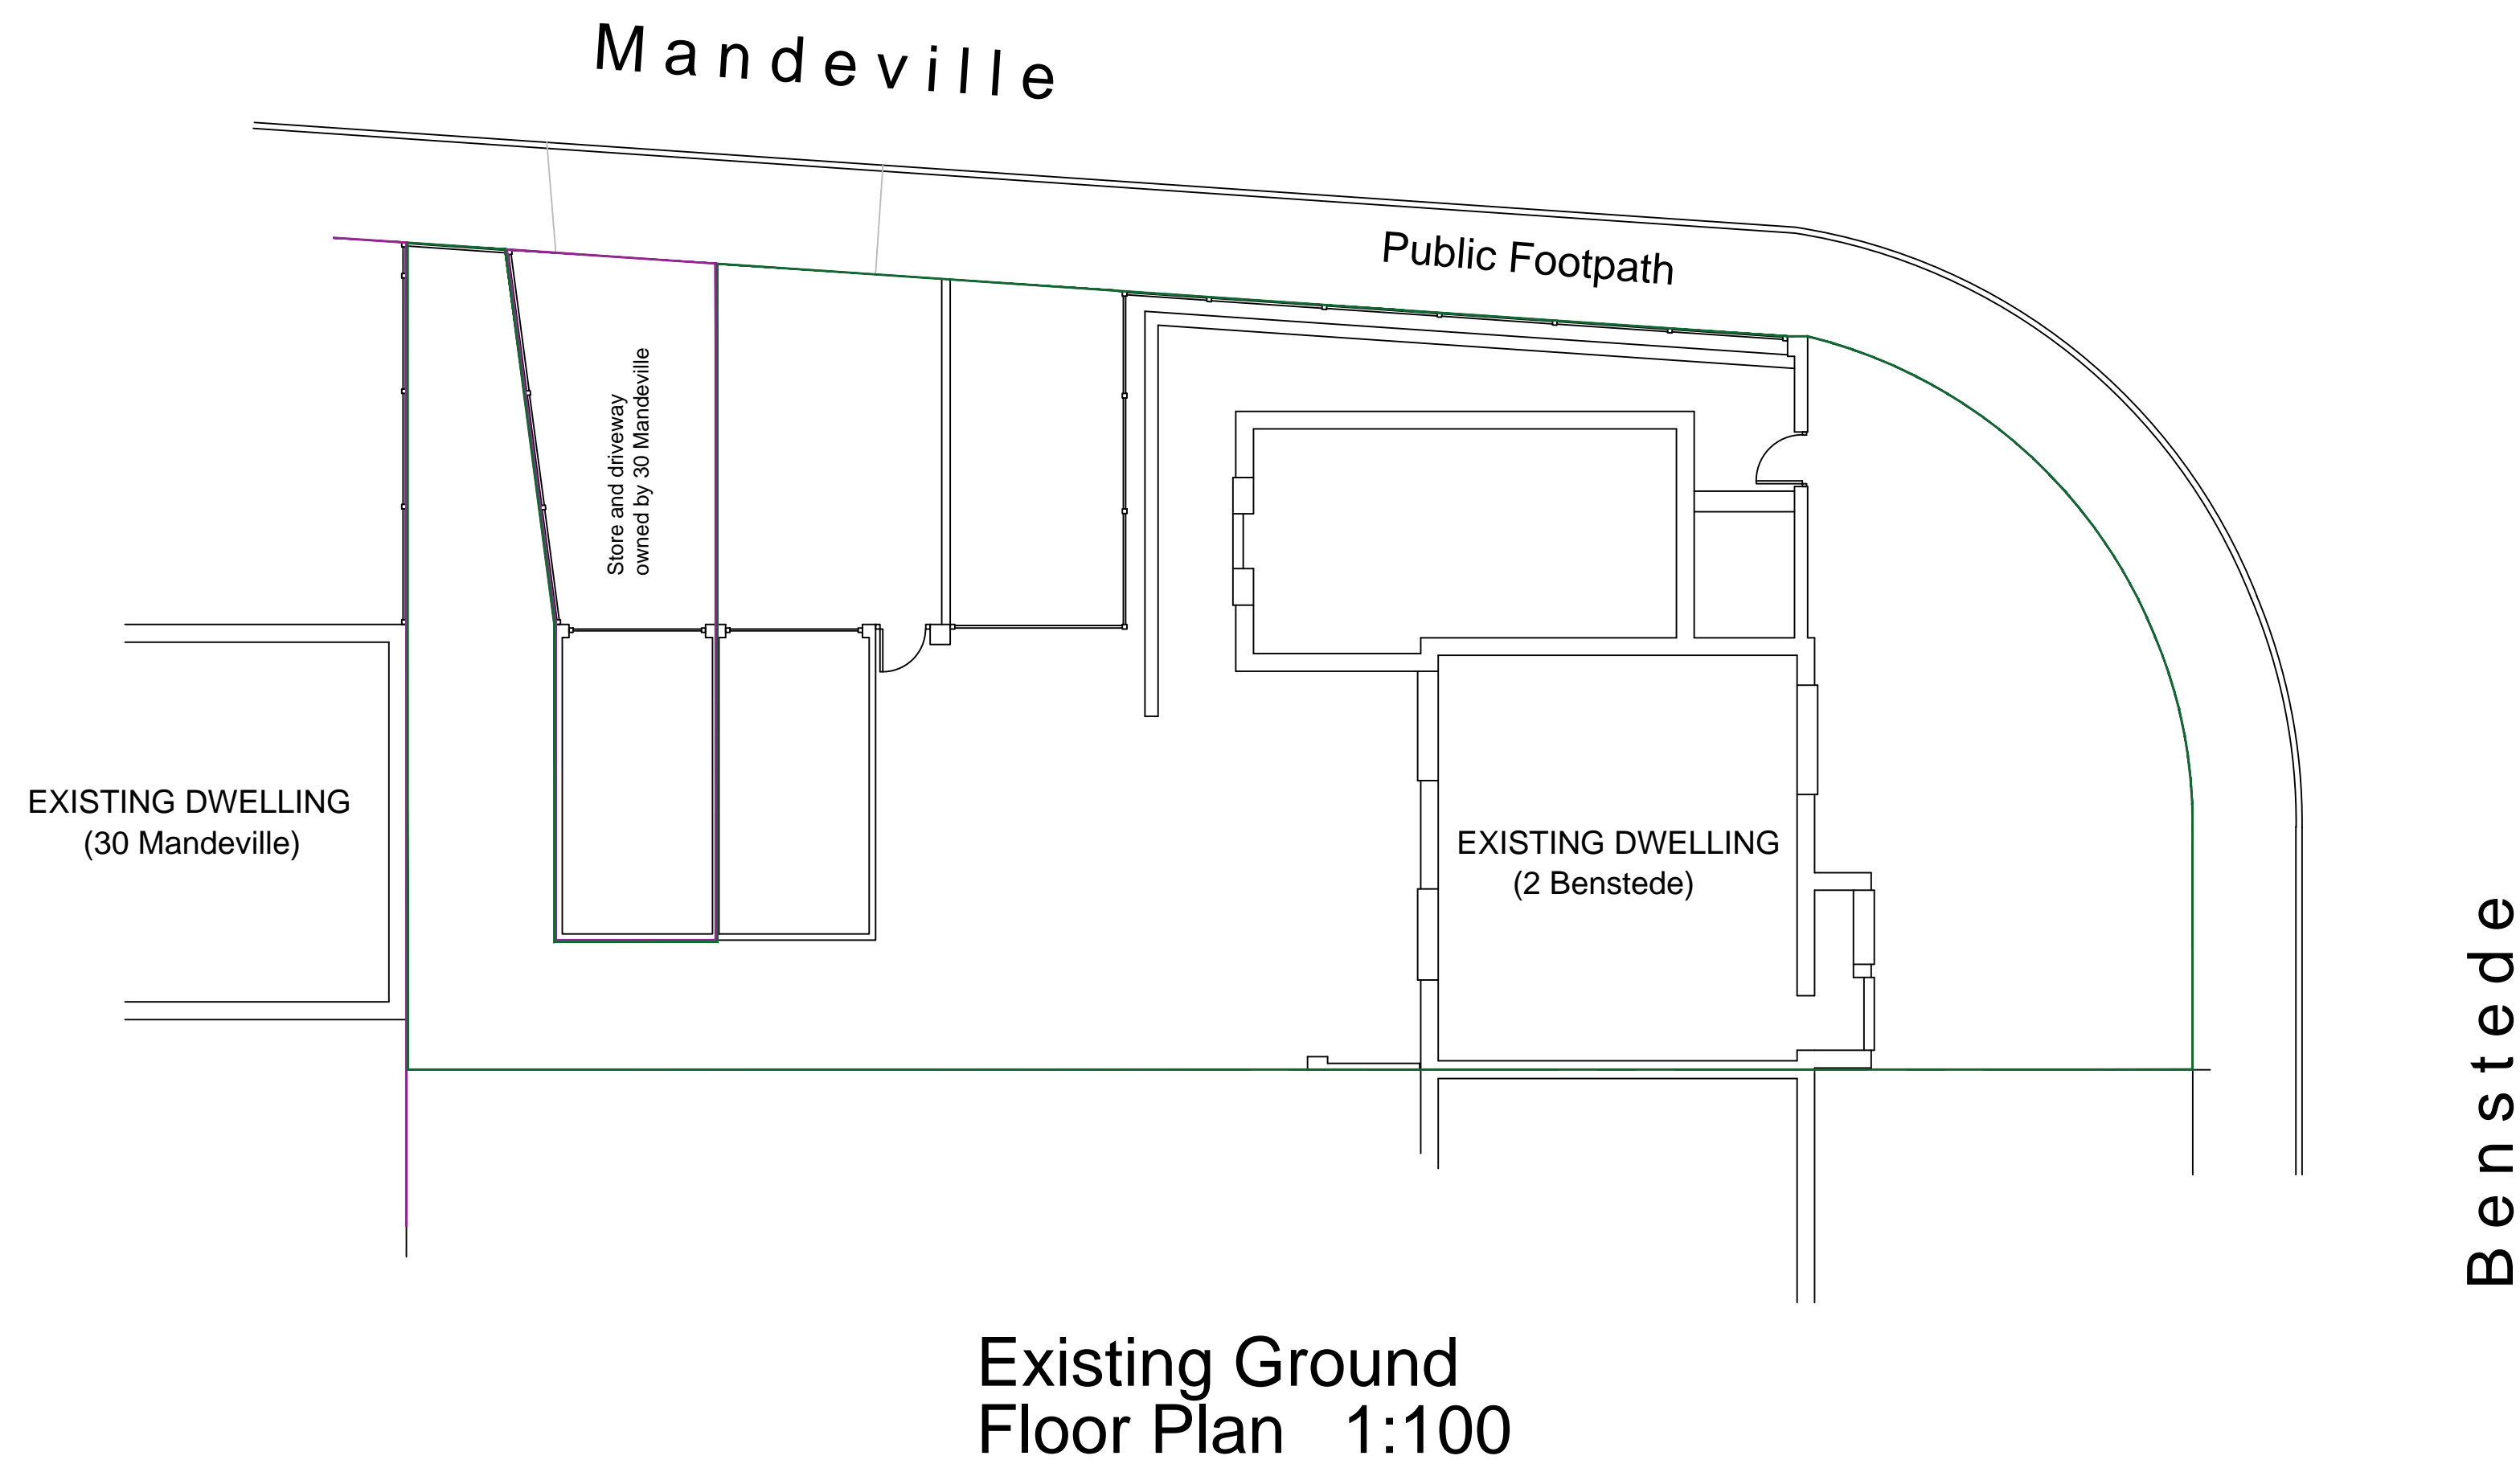

Existing Elevations 1:100

Front

Side

Rear

Side

Existing Ground Floor Plan 1:100

Architech Limited
 Architectural and Building Consultants
 Tel. 01462 634293 / 07768 123899

Project
 2 Benstede, Stevenage,
 Hertfordshire

Title
 Proposed One Bedroom
 Dwelling and Single Garage

Date	Scale	Status
Jan. 2023	1:100	Planning

2023 / 08 / 02		A1
----------------	--	----