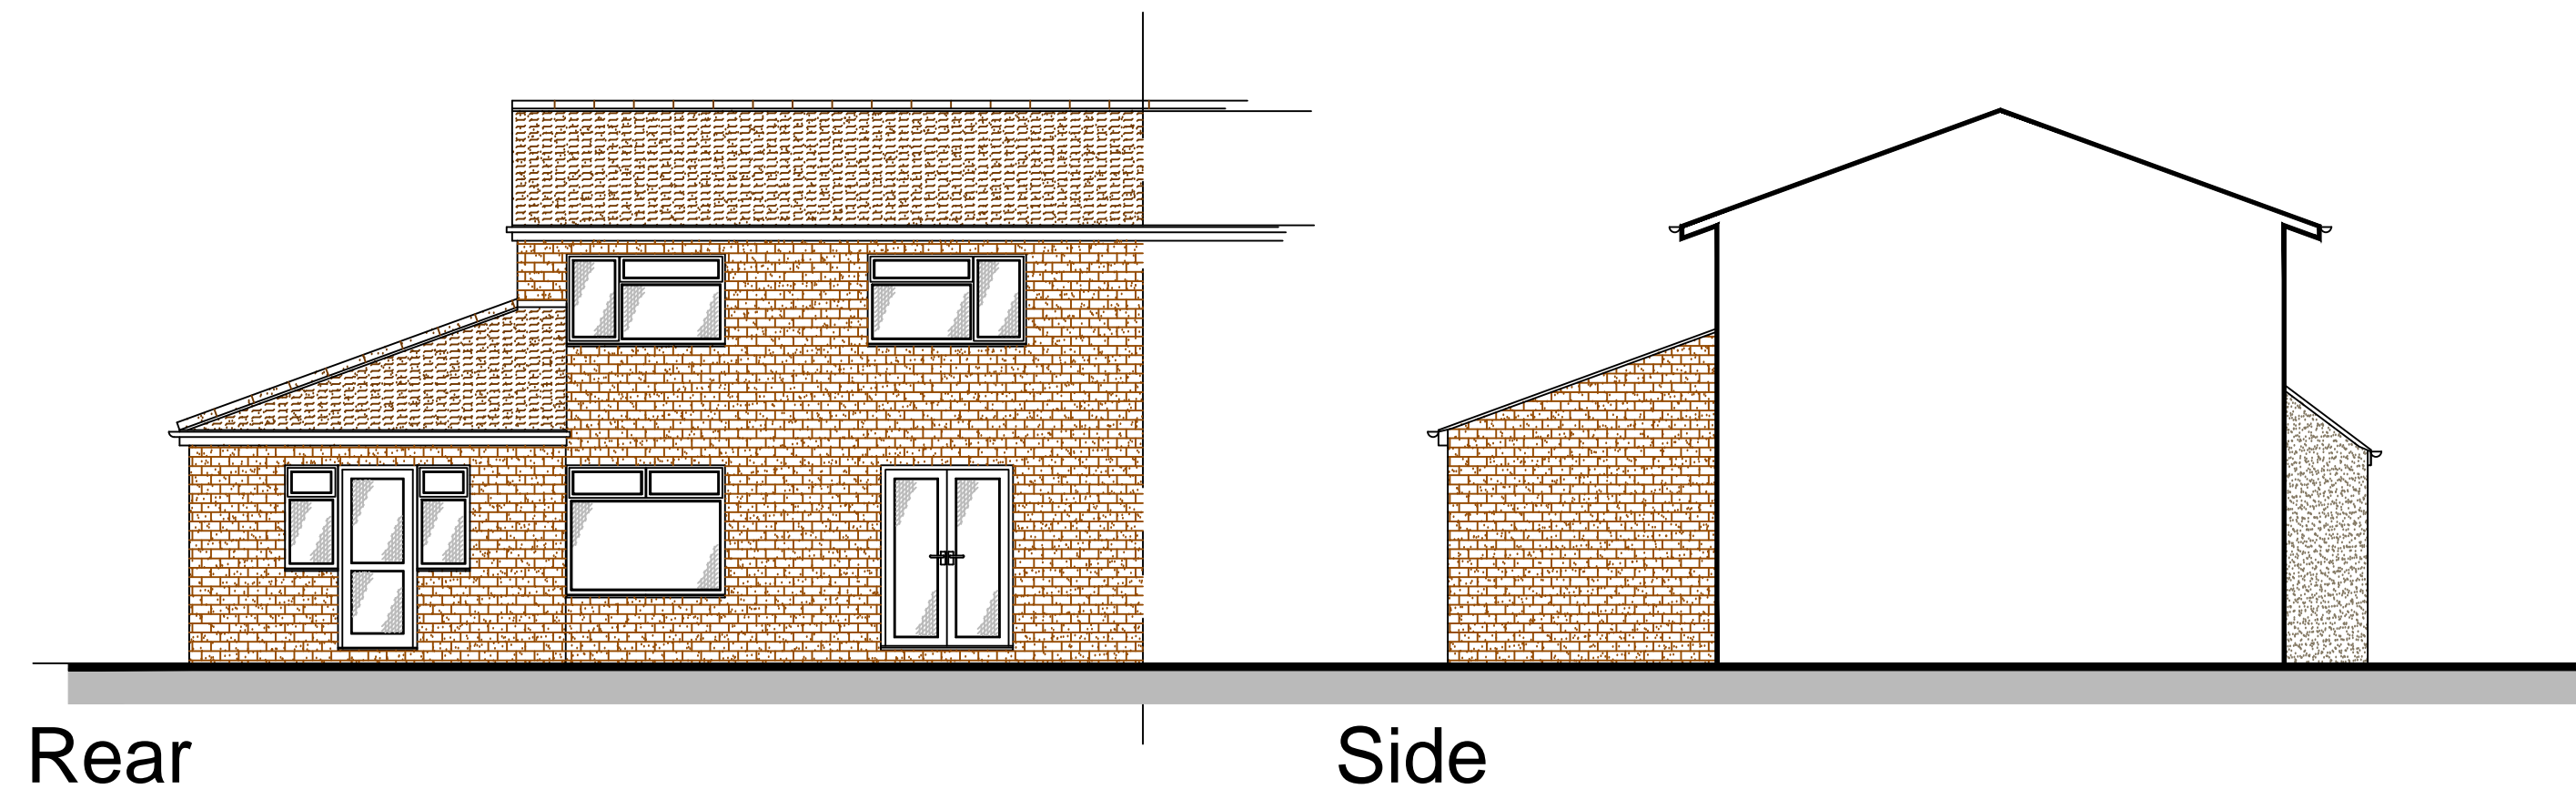

Existing Elevations 1:100

Front

Side

Rear

Side

Existing Ground Floor Plan 1:100

Architech Limited
 Architectural and Building Consultants
 Tel. 01462 634293 / 07768 123899

Project
 2 Benstede, Stevenage,
 Hertfordshire

Title
 Proposed One Bedroom
 Dwelling and Single Garage

Date	Scale	Status
Jan. 2023	1:100	Planning

2023 / 08 / 02		A1
----------------	--	----