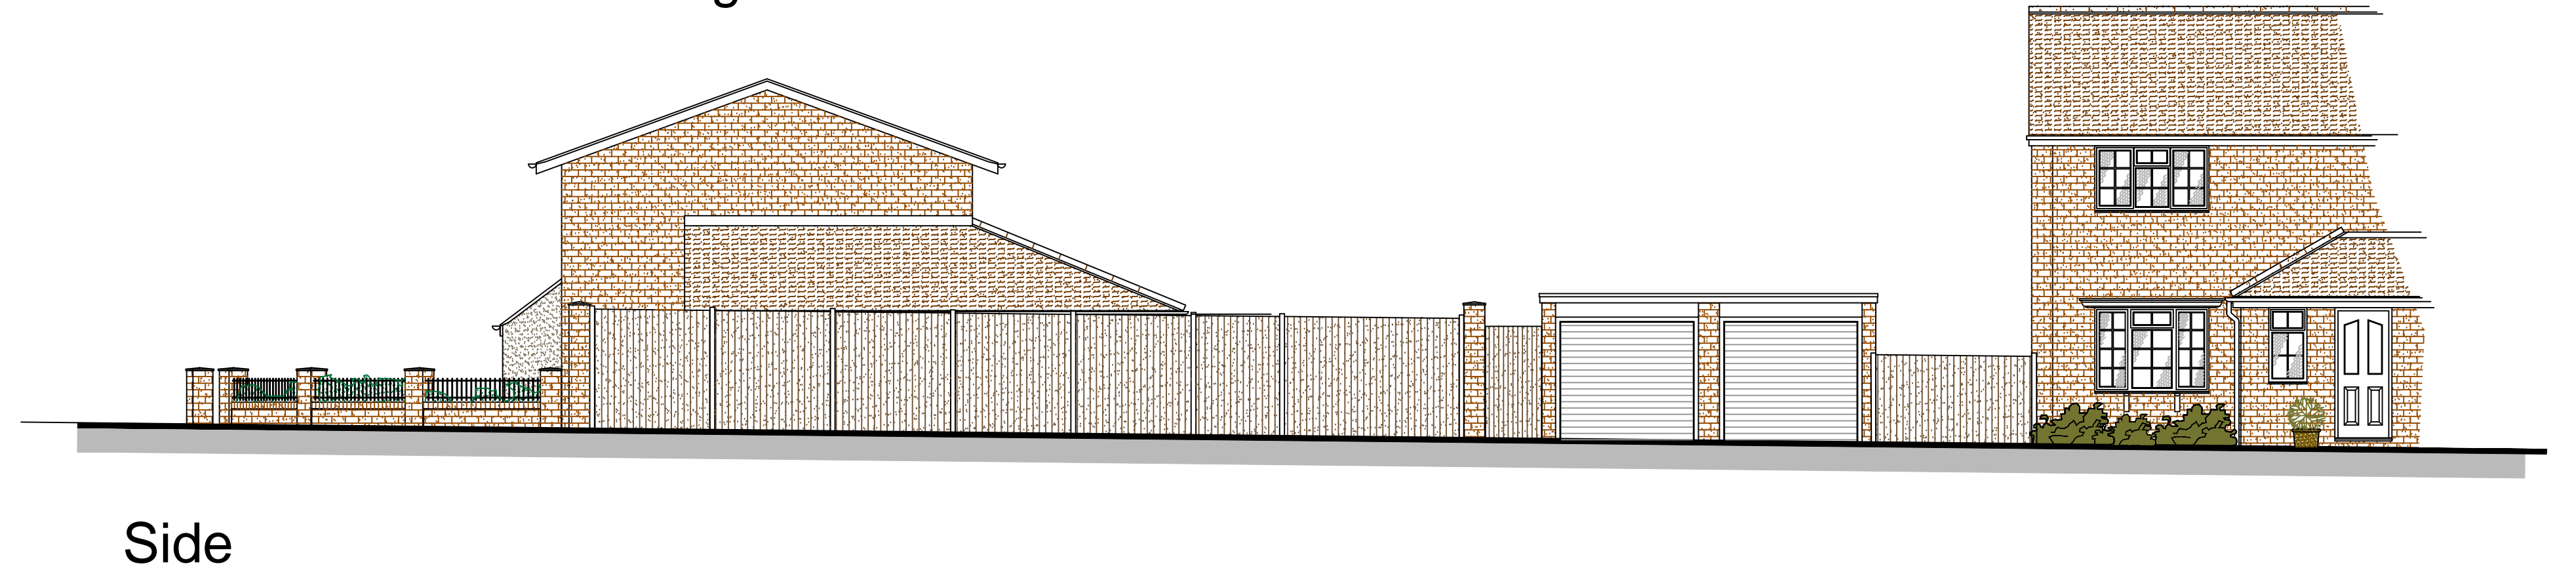

Existing Elevations 1:100

Front

Side

Rear

Side

Existing Ground Floor Plan 1:100

Architech Limited
 Architectural and Building Consultants
 Tel. 01462 634293 / 07768 123899

Project
 2 Benstede, Stevenage,
 Hertfordshire

Title
 Proposed One Bedroom
 Dwelling and Single Garage

Date	Scale	Status
Jan. 2023	1:100	Planning

2023 / 08 / 02		A1
----------------	--	----